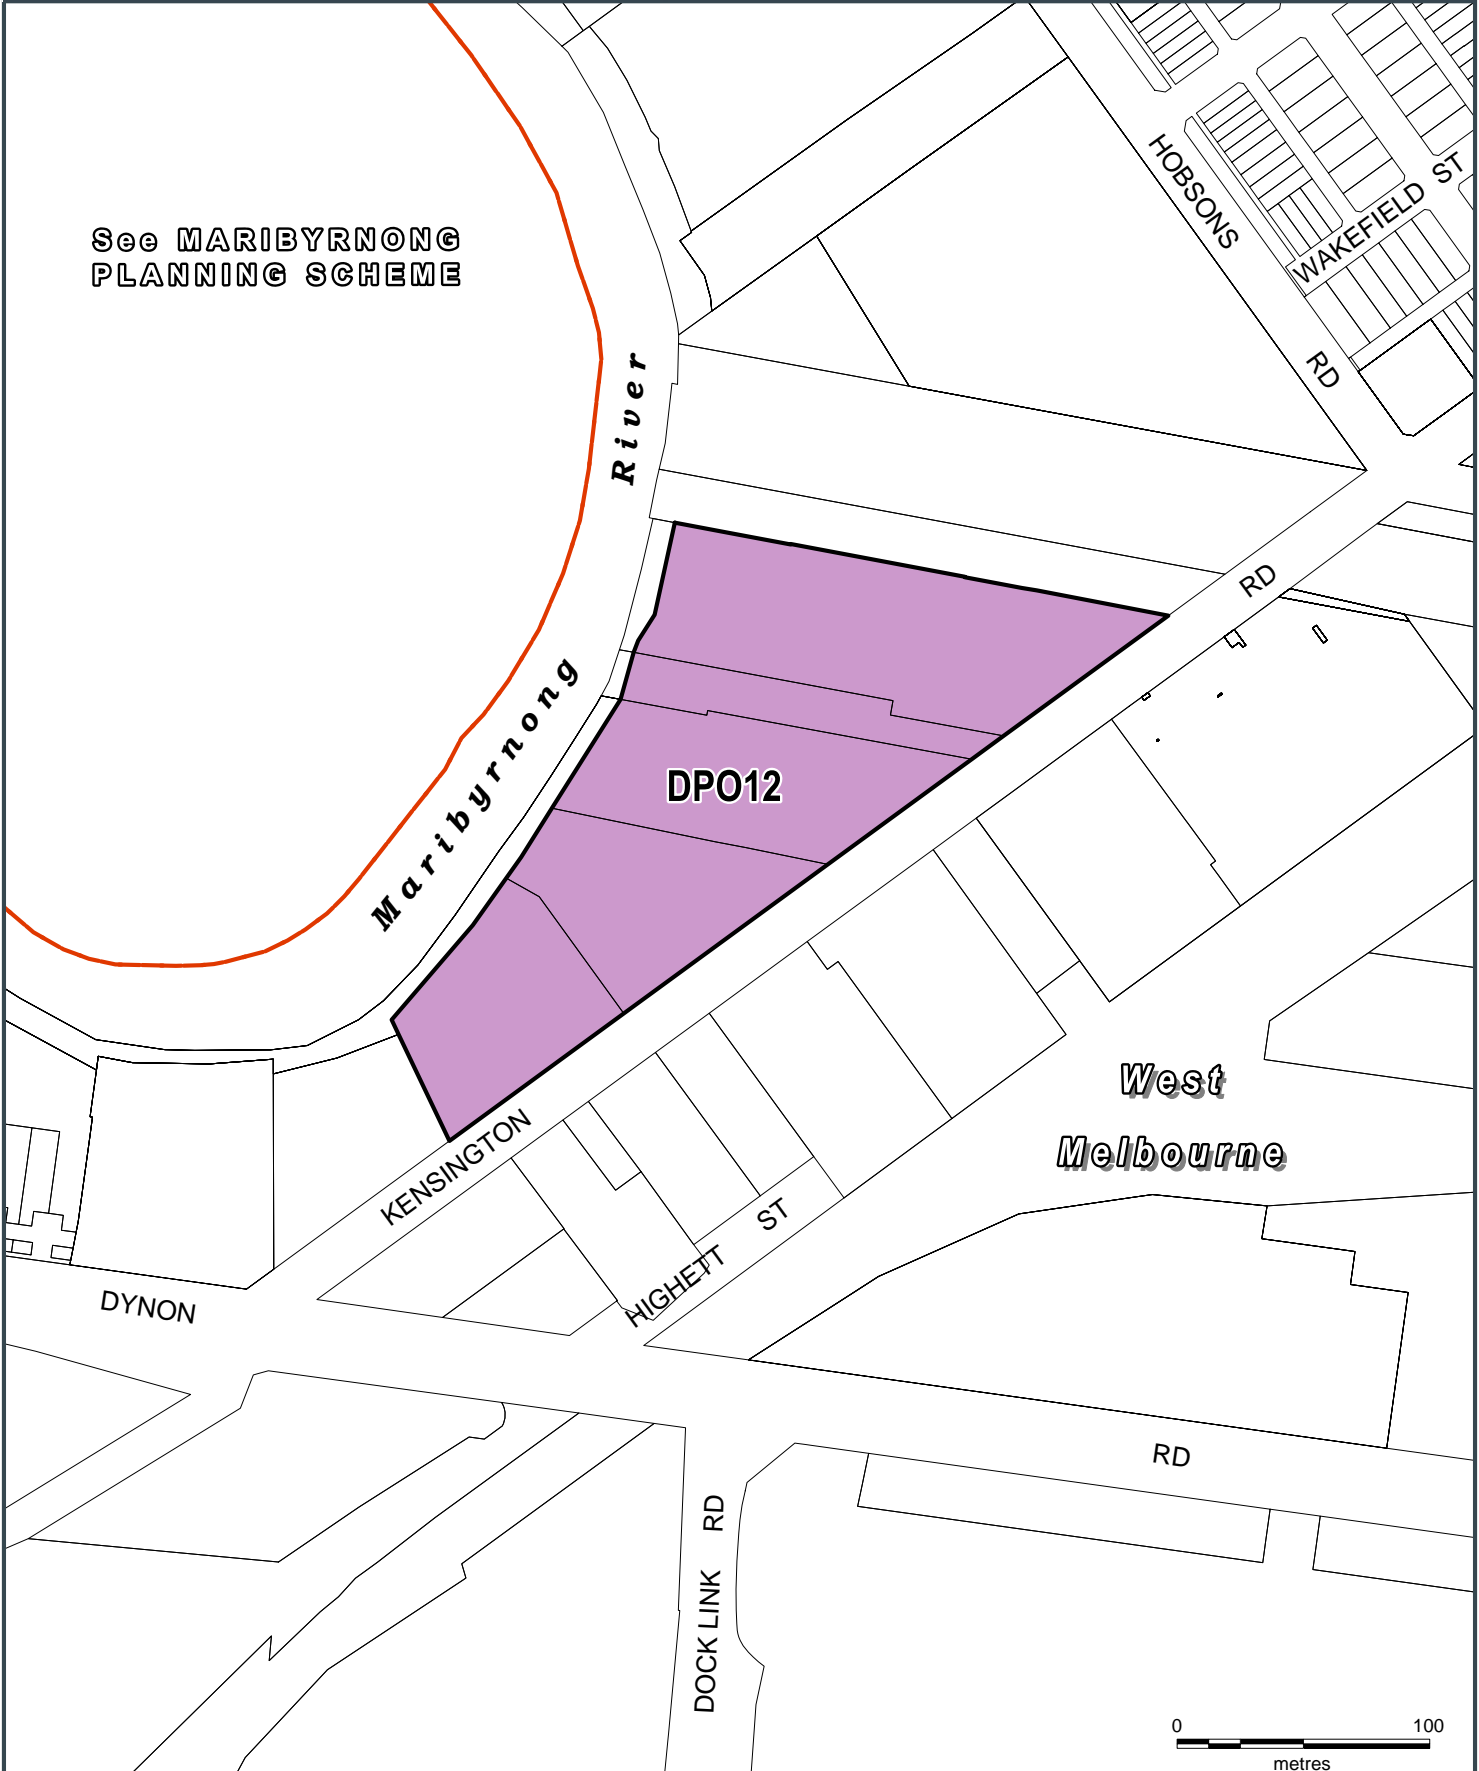

See MARIBYRNONG
PLANNING SCHEME

LEGEND

DPO12	Development Plan Overlay - Schedule 12
-------	--

Part of Planning Scheme Map 4DPO

AMENDMENT C221