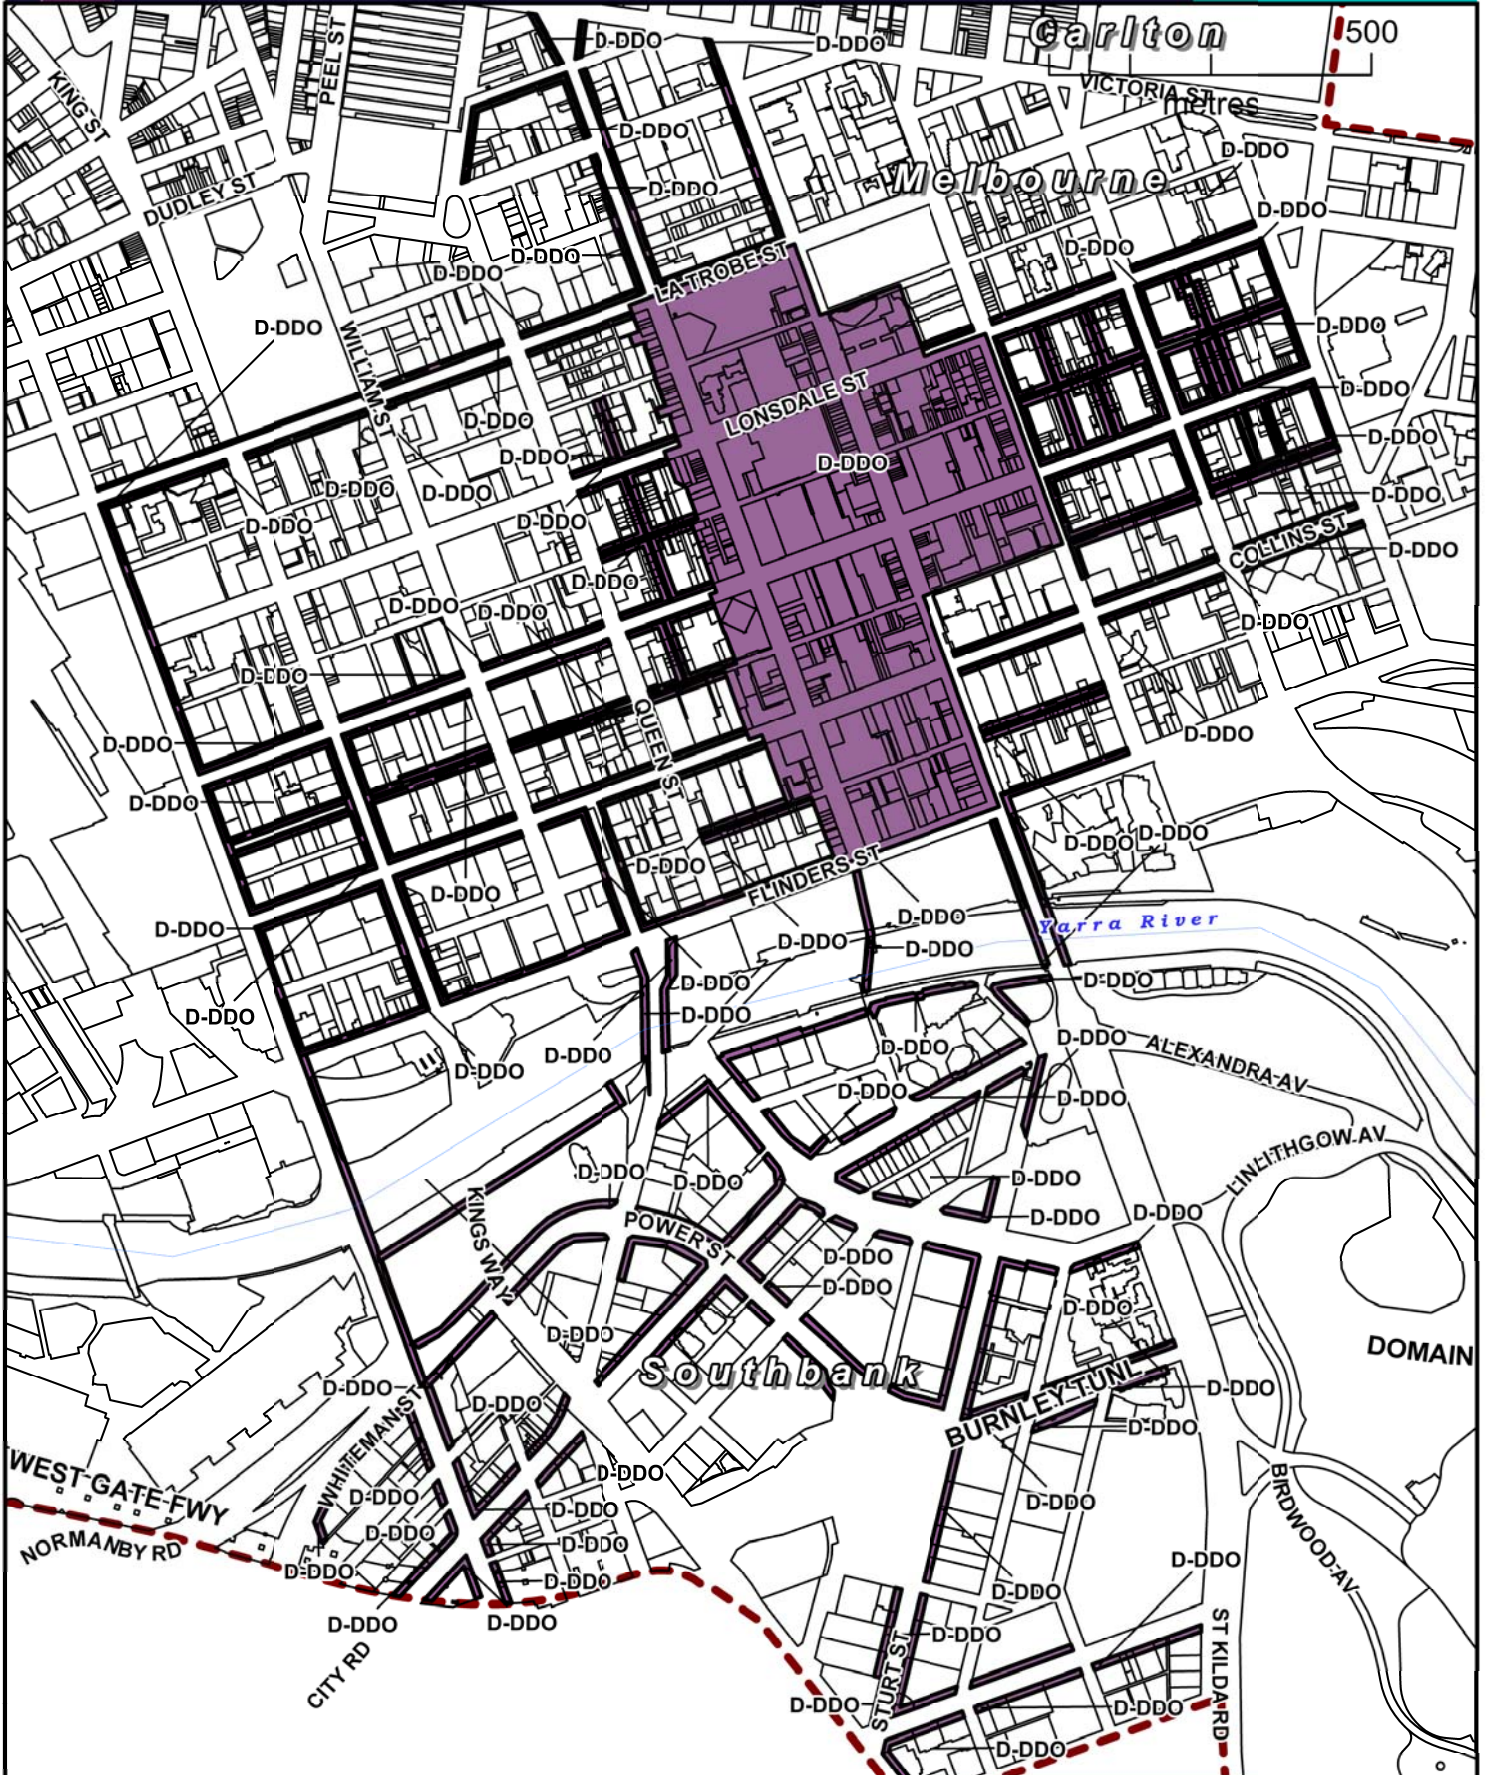

MELBOURNE PLANNING SCHEME

LEGEND

D-DDO AREA TO BE DELETED FROM A DESIGN AND DEVELOPMENT OVERLAY

Part of Planning Scheme Map 8DDO1

AMENDMENT C308

Planning Mapping Services |
Planning Information Services
Planning |

VICTORIA
State Government

Environment,
Land, Water
and Planning