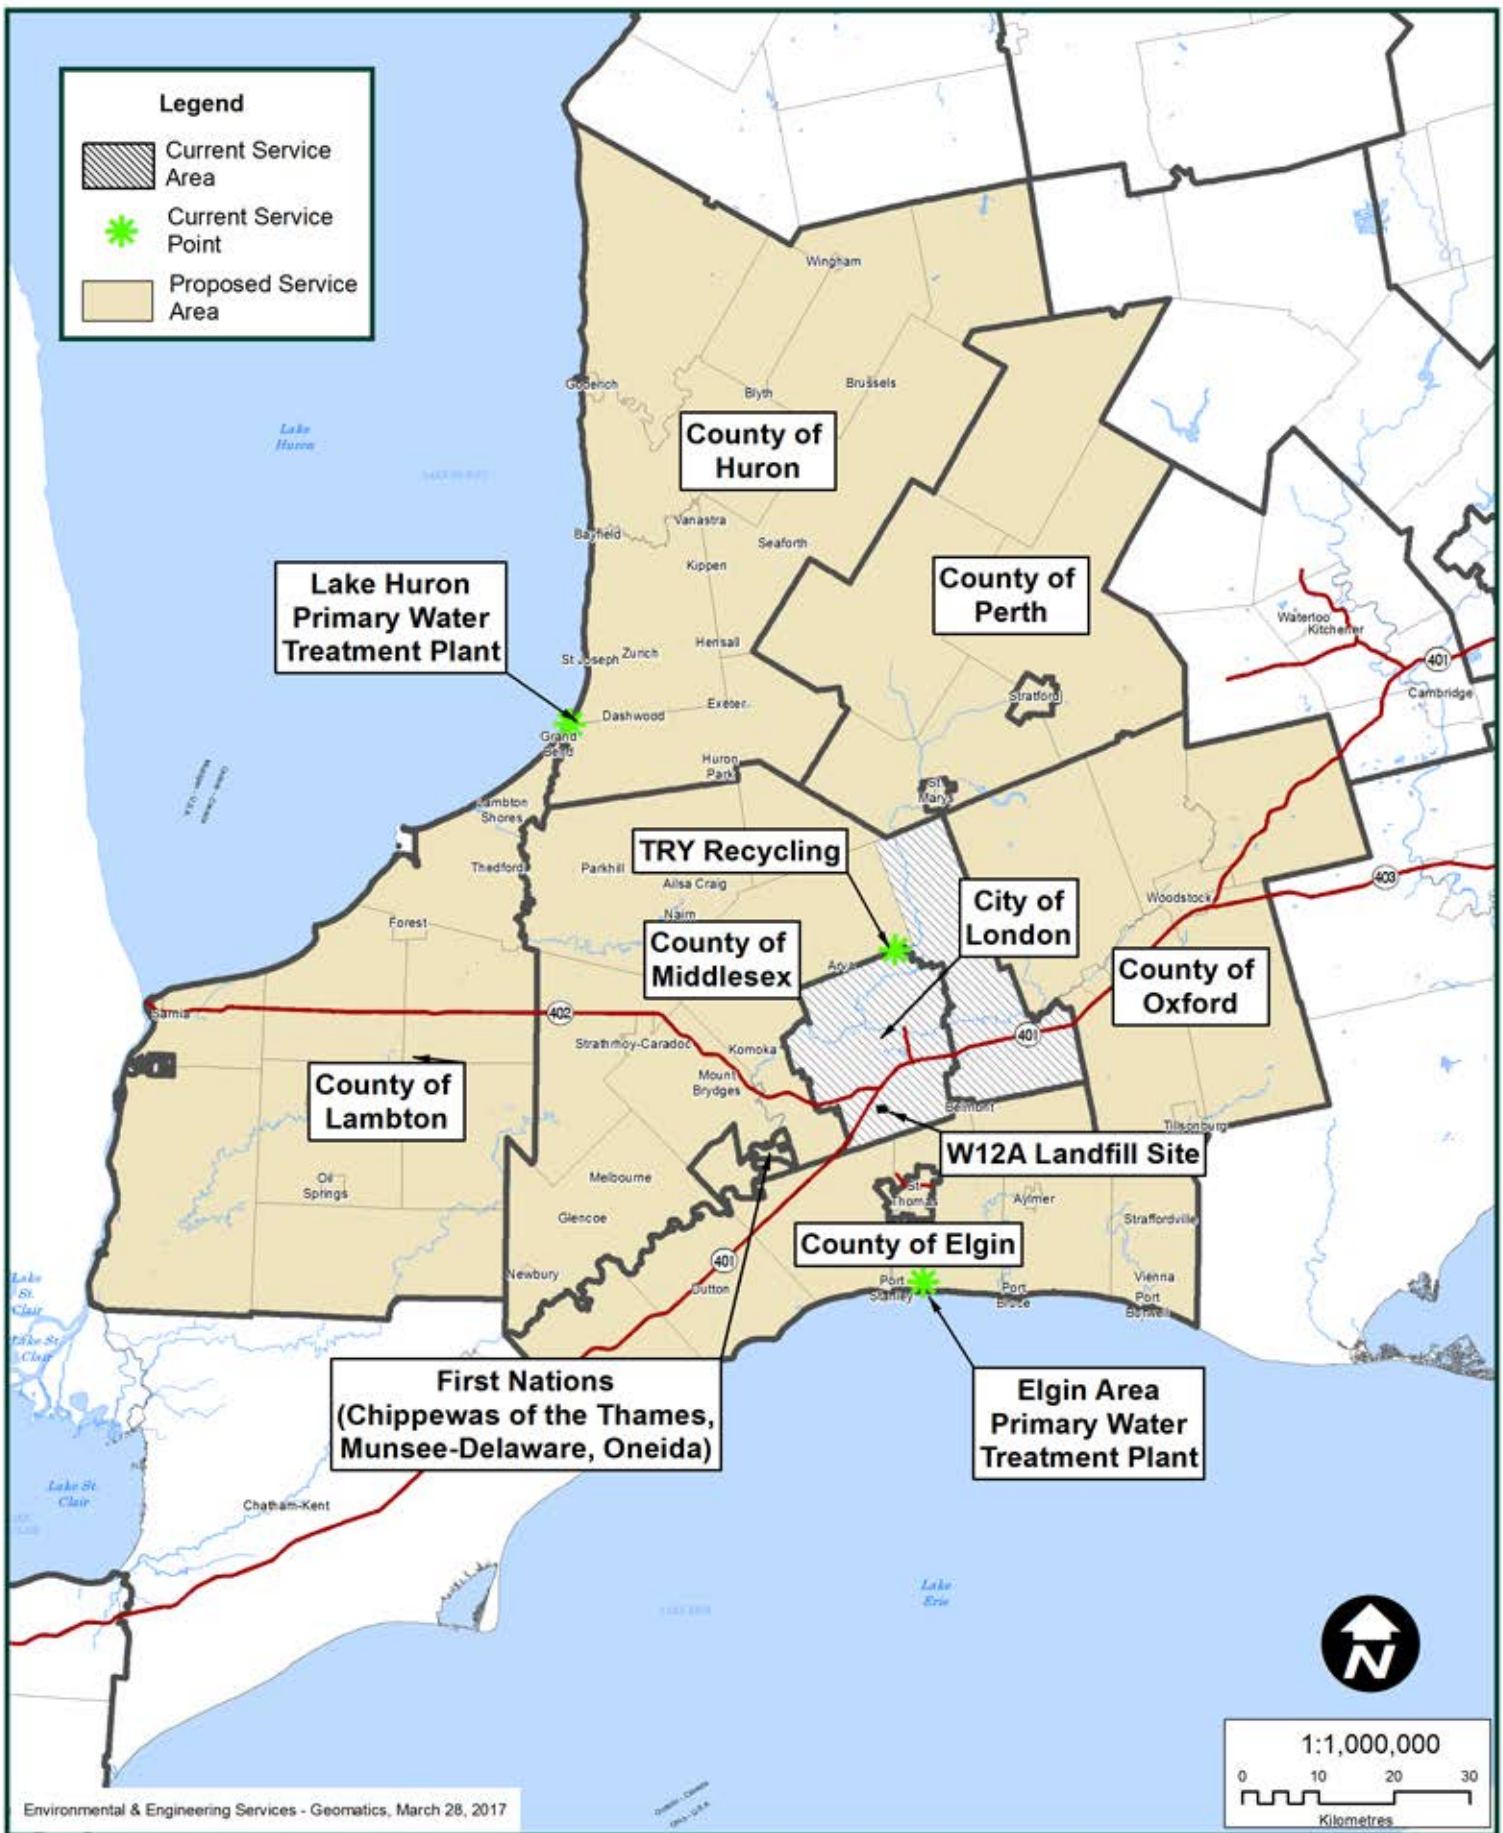

Legend

-  Current Service Area
-  Current Service Point
-  Proposed Service Area

1:1,000,000

0 10 20 30

Kilometres