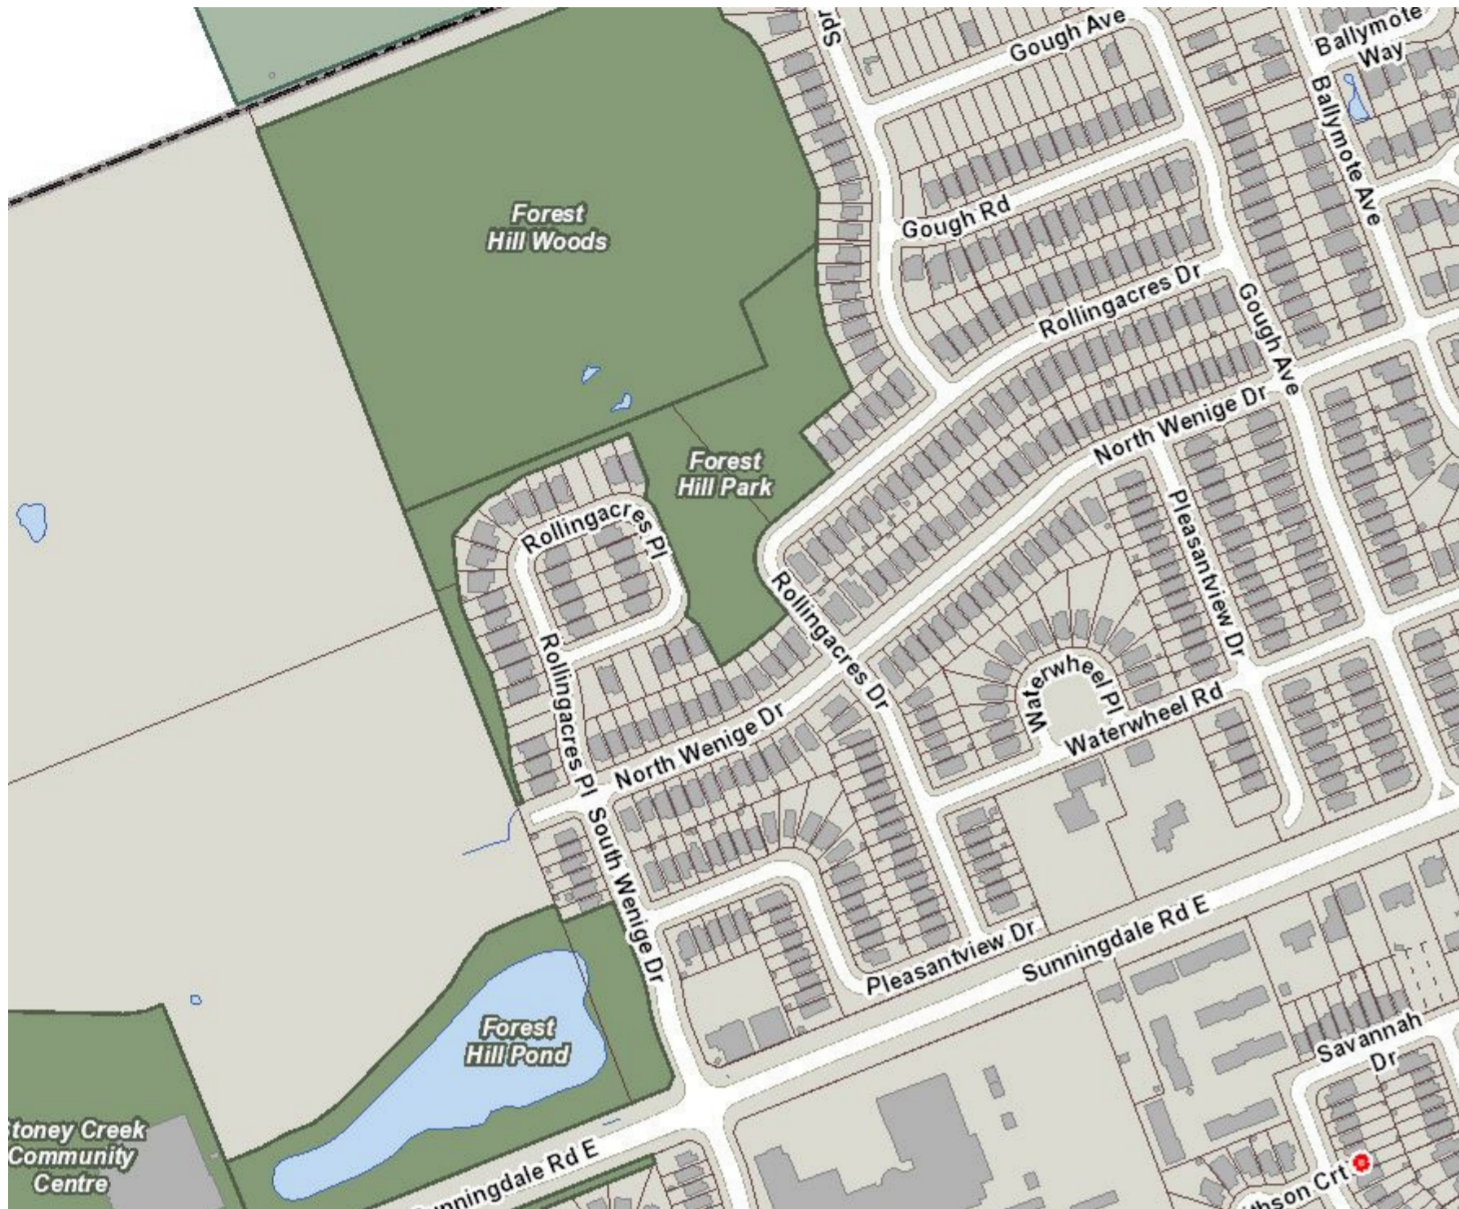

Outdoor Ice Rink in Forest Hill Park

NE
013

Idea Summary

Create a large outdoor ice rink for community use.

Cost Summary

Building materials (\$950)
+ Nets and Liner (\$1,100) +
Lights (\$250)
= **\$2,300**