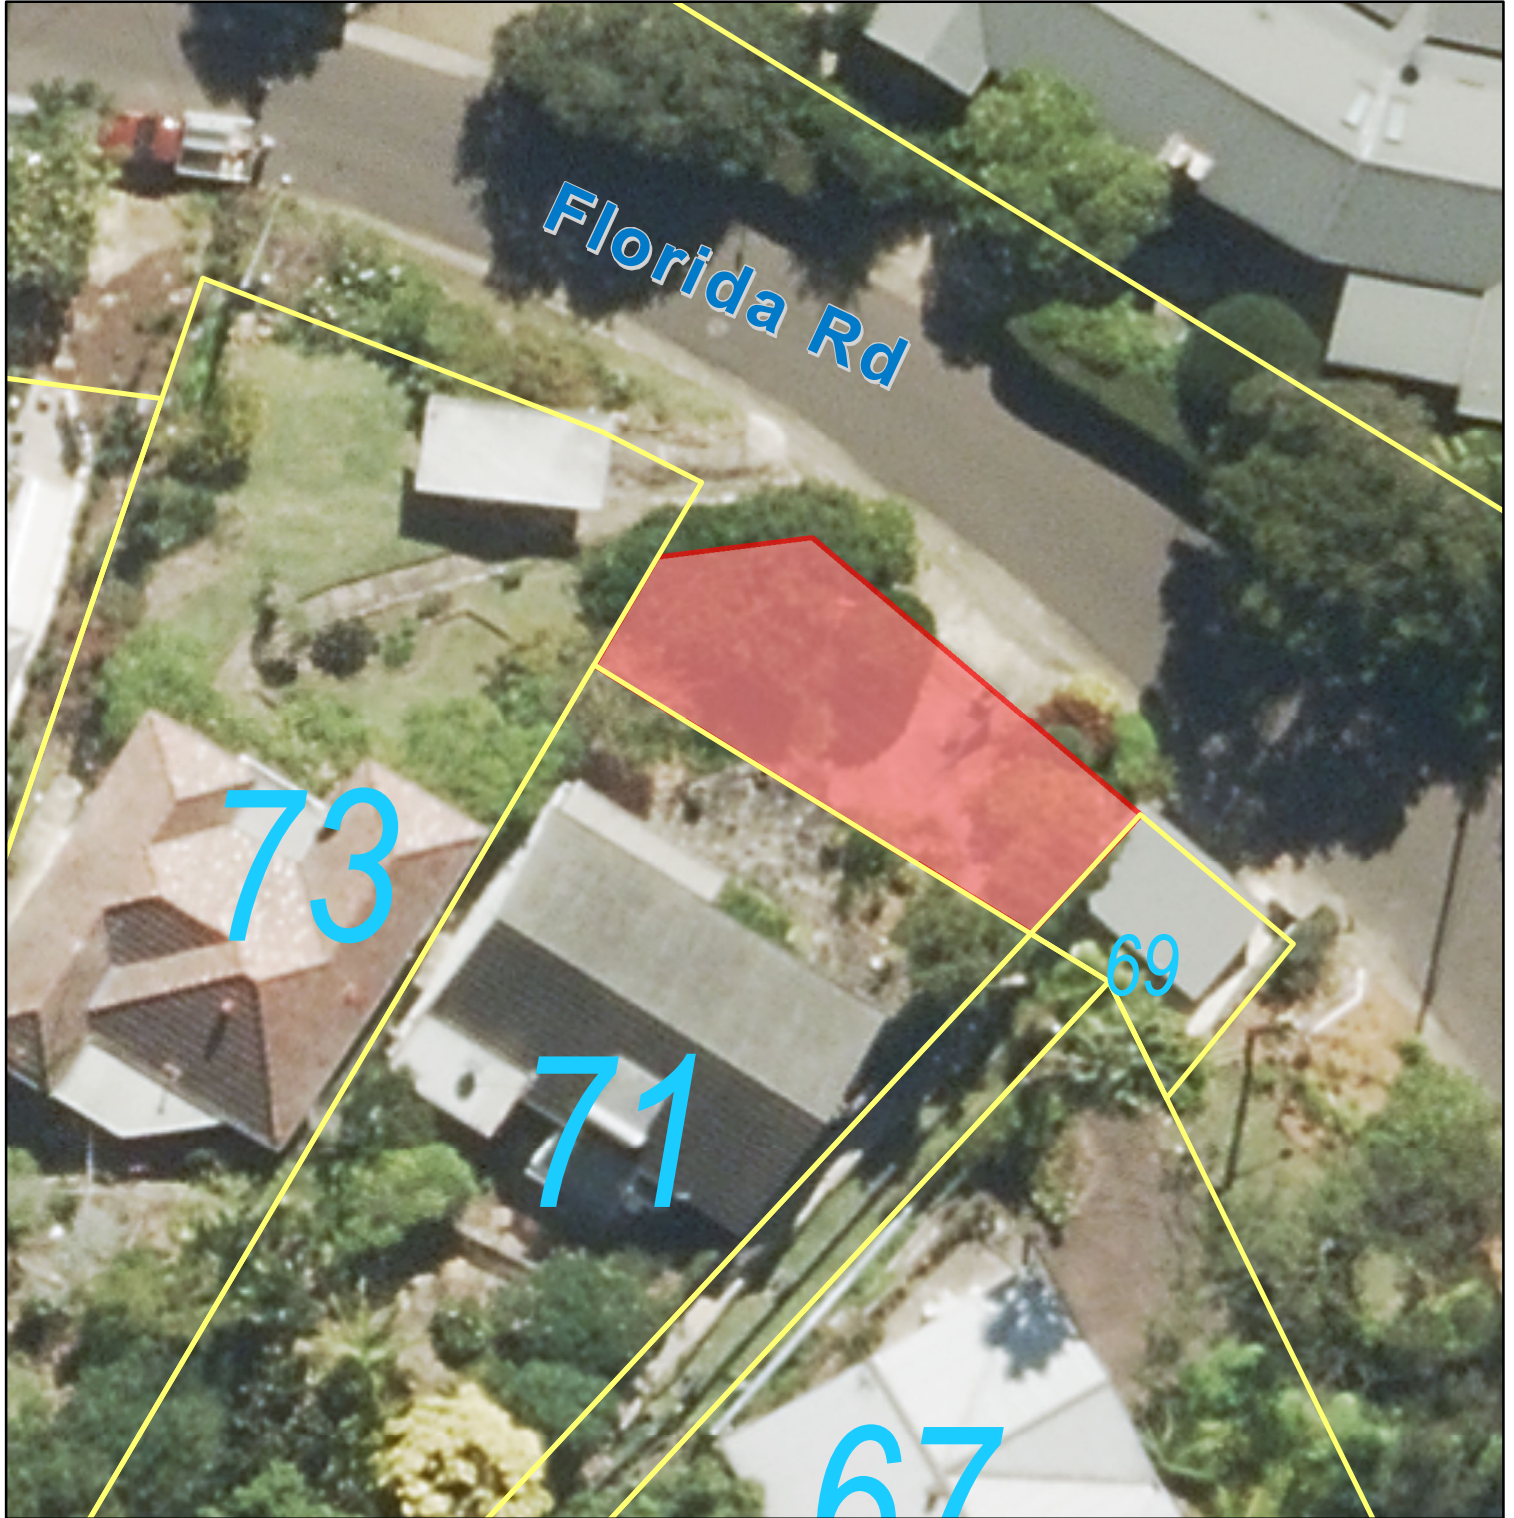

Proposed Road Reserve Closure Plan

Land adjoining
71 Florida Rd, Palm Beach NSW 2108

Legend

- Land Parcel Boundary
- Proposed Road Reserve Closure Area

northern
beaches
council

Scale (A4) - 1:250
GDA 94 MGA Zone 56

0 1 2 4 Meters

© Northern Beaches Council 2018