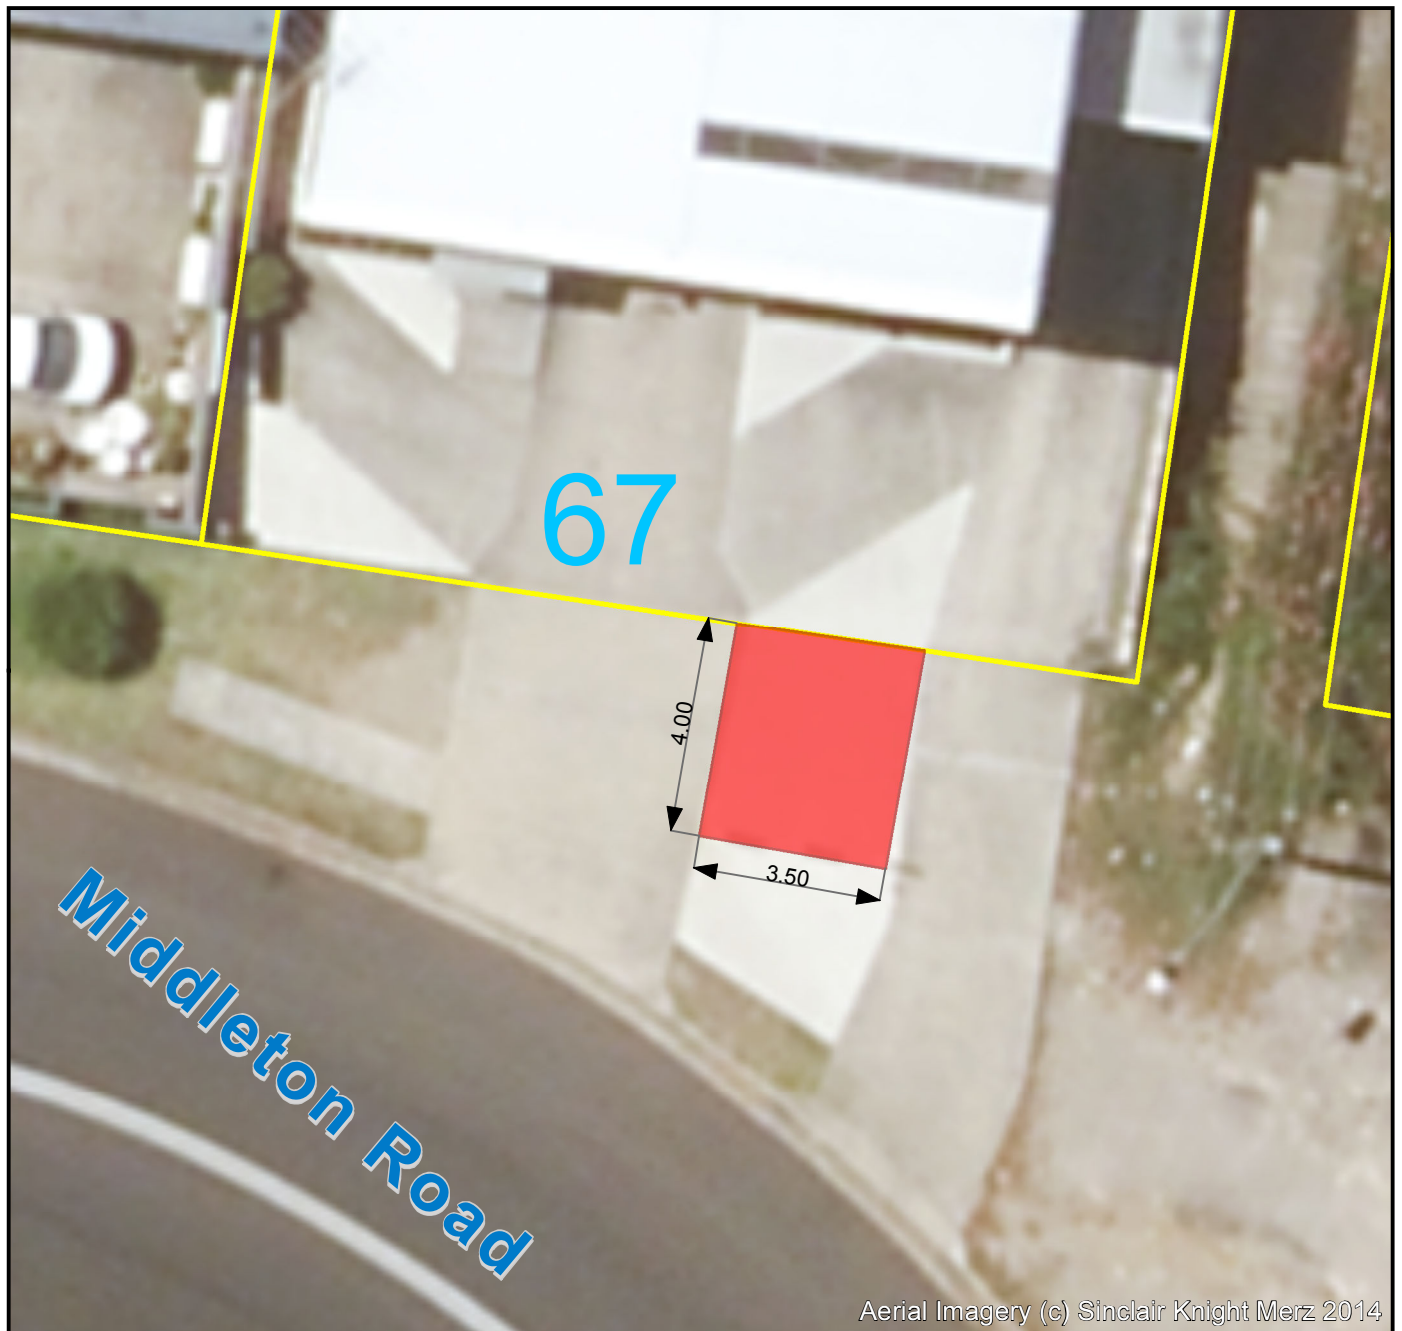

Road Reserve Lease

Michael Yangoyan / Dee Why Smash Repairs
67 Middleton Road Cromer NSW 2099

Legend

- Proposed Licence Area
- Land Parcel Boundaries

NORTHERN BEACHES
COUNCIL

Scale (A4) - 1:140
GDA 94 MGA Zone 56

0 0.75 1.5 3 Metres

© Northern Beaches Council 2017