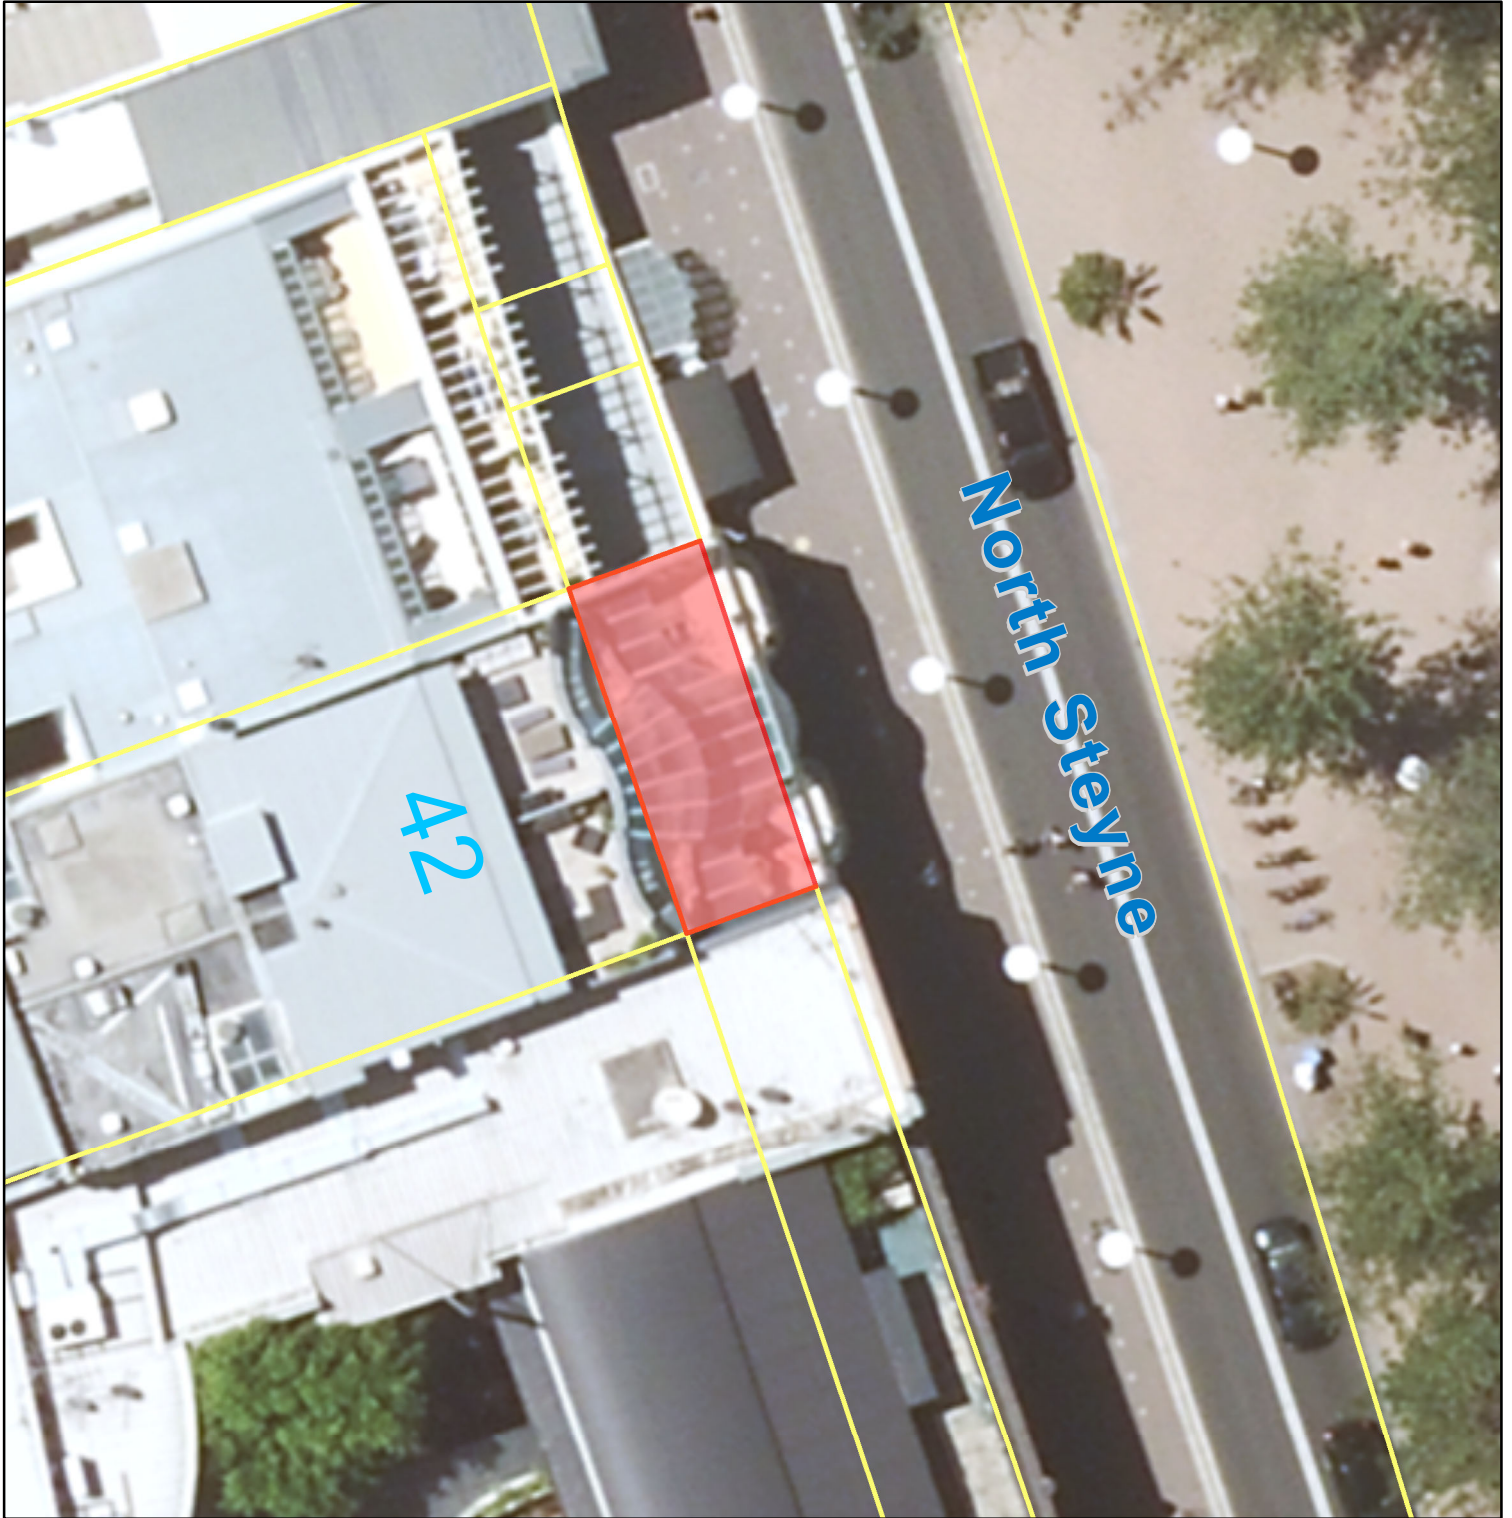

Proposed Road Reserve Closure Plan

Land adjoining
42 North Steyne, Manly NSW 2095

Legend

- Proposed Road Reserve Closure Area
- Land Parcel Boundary

northern
beaches
council

Scale (A4) - 1:250
GDA 94 MGA Zone 56

0 1 2 4 Meters

© Northern Beaches Council 2017