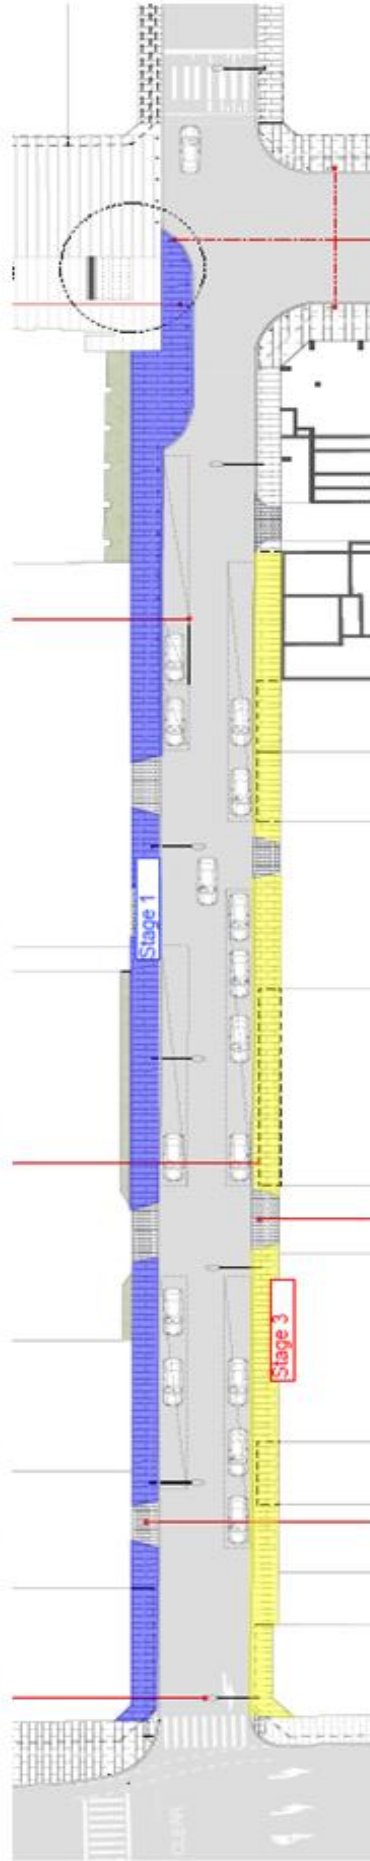

# Whistler Street and Central Avenue – Streetscape Upgrades “Stage Plan”

CENTRAL AVENUE – TWO (2) STAGES. STAGE 1 EAST AND STAGE 2 WEST.

WHISTLER STREET FOUR (4) STAGES: STAGE 1 EAST AND STAGE 3 WEST.

WHISTLER STREET FOUR (4) STAGES: STAGE 2 EAST AND STAGE 4 WEST.