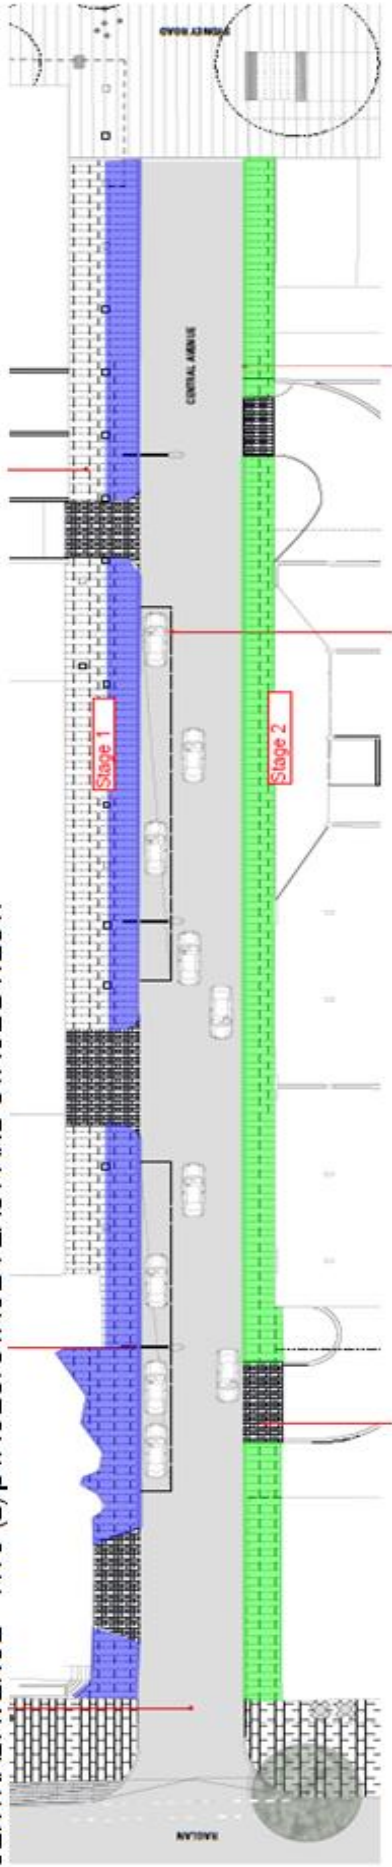

# Whistler Street and Central Avenue – Streetscape Upgrades “Stage Plan”

CENTRAL AVENUE – TWO (2) STAGES. STAGE 1 EAST AND STAGE 2 WEST.

WHISTLER STREET FOUR (4) STAGES: STAGE 1 EAST AND STAGE 3 WEST.

WHISTLER STREET FOUR (4) STAGES: STAGE 2 EAST AND STAGE 4 WEST.