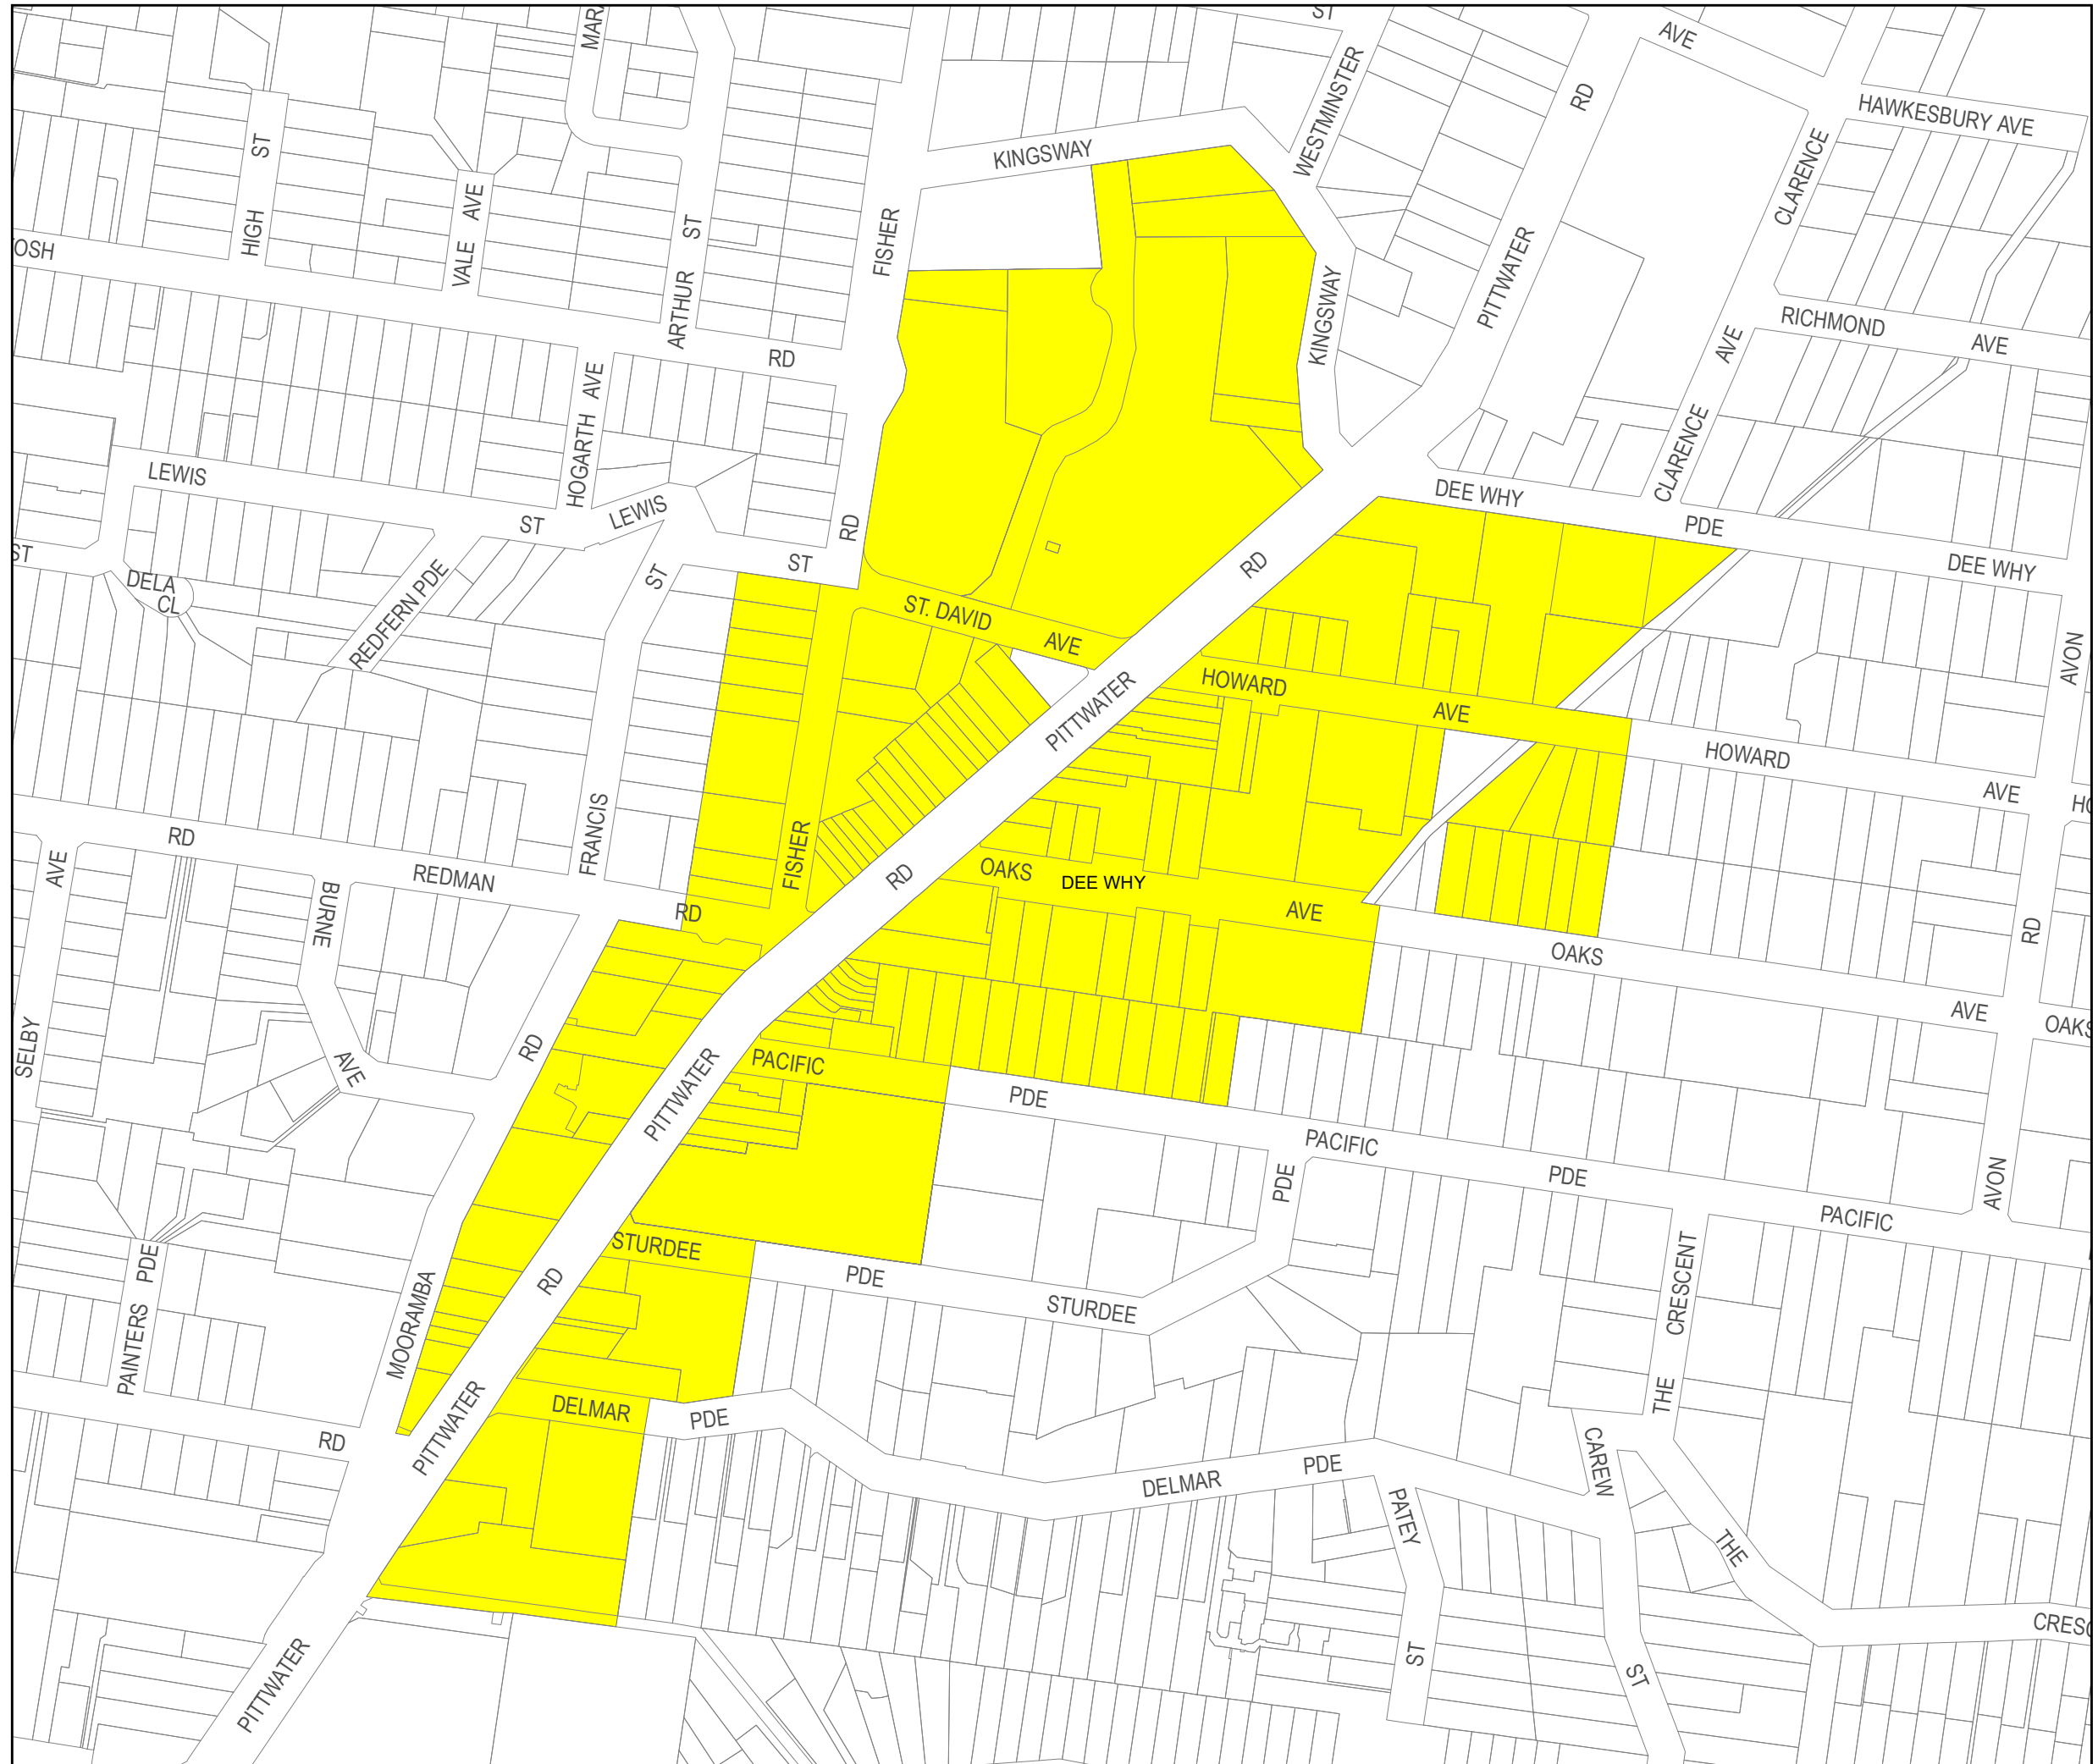

Warringah Local Environmental Plan 2011

Centres Map

Centres

 Dee Why Town Centre

Cadastrre

 Cadastre 28/02/2018 © Northern Beaches Council

Enlarged maps prepared for Community Information Sessions only

Scale: 1:3,500 @ A3

Projection: GDA 1994
Zone 56