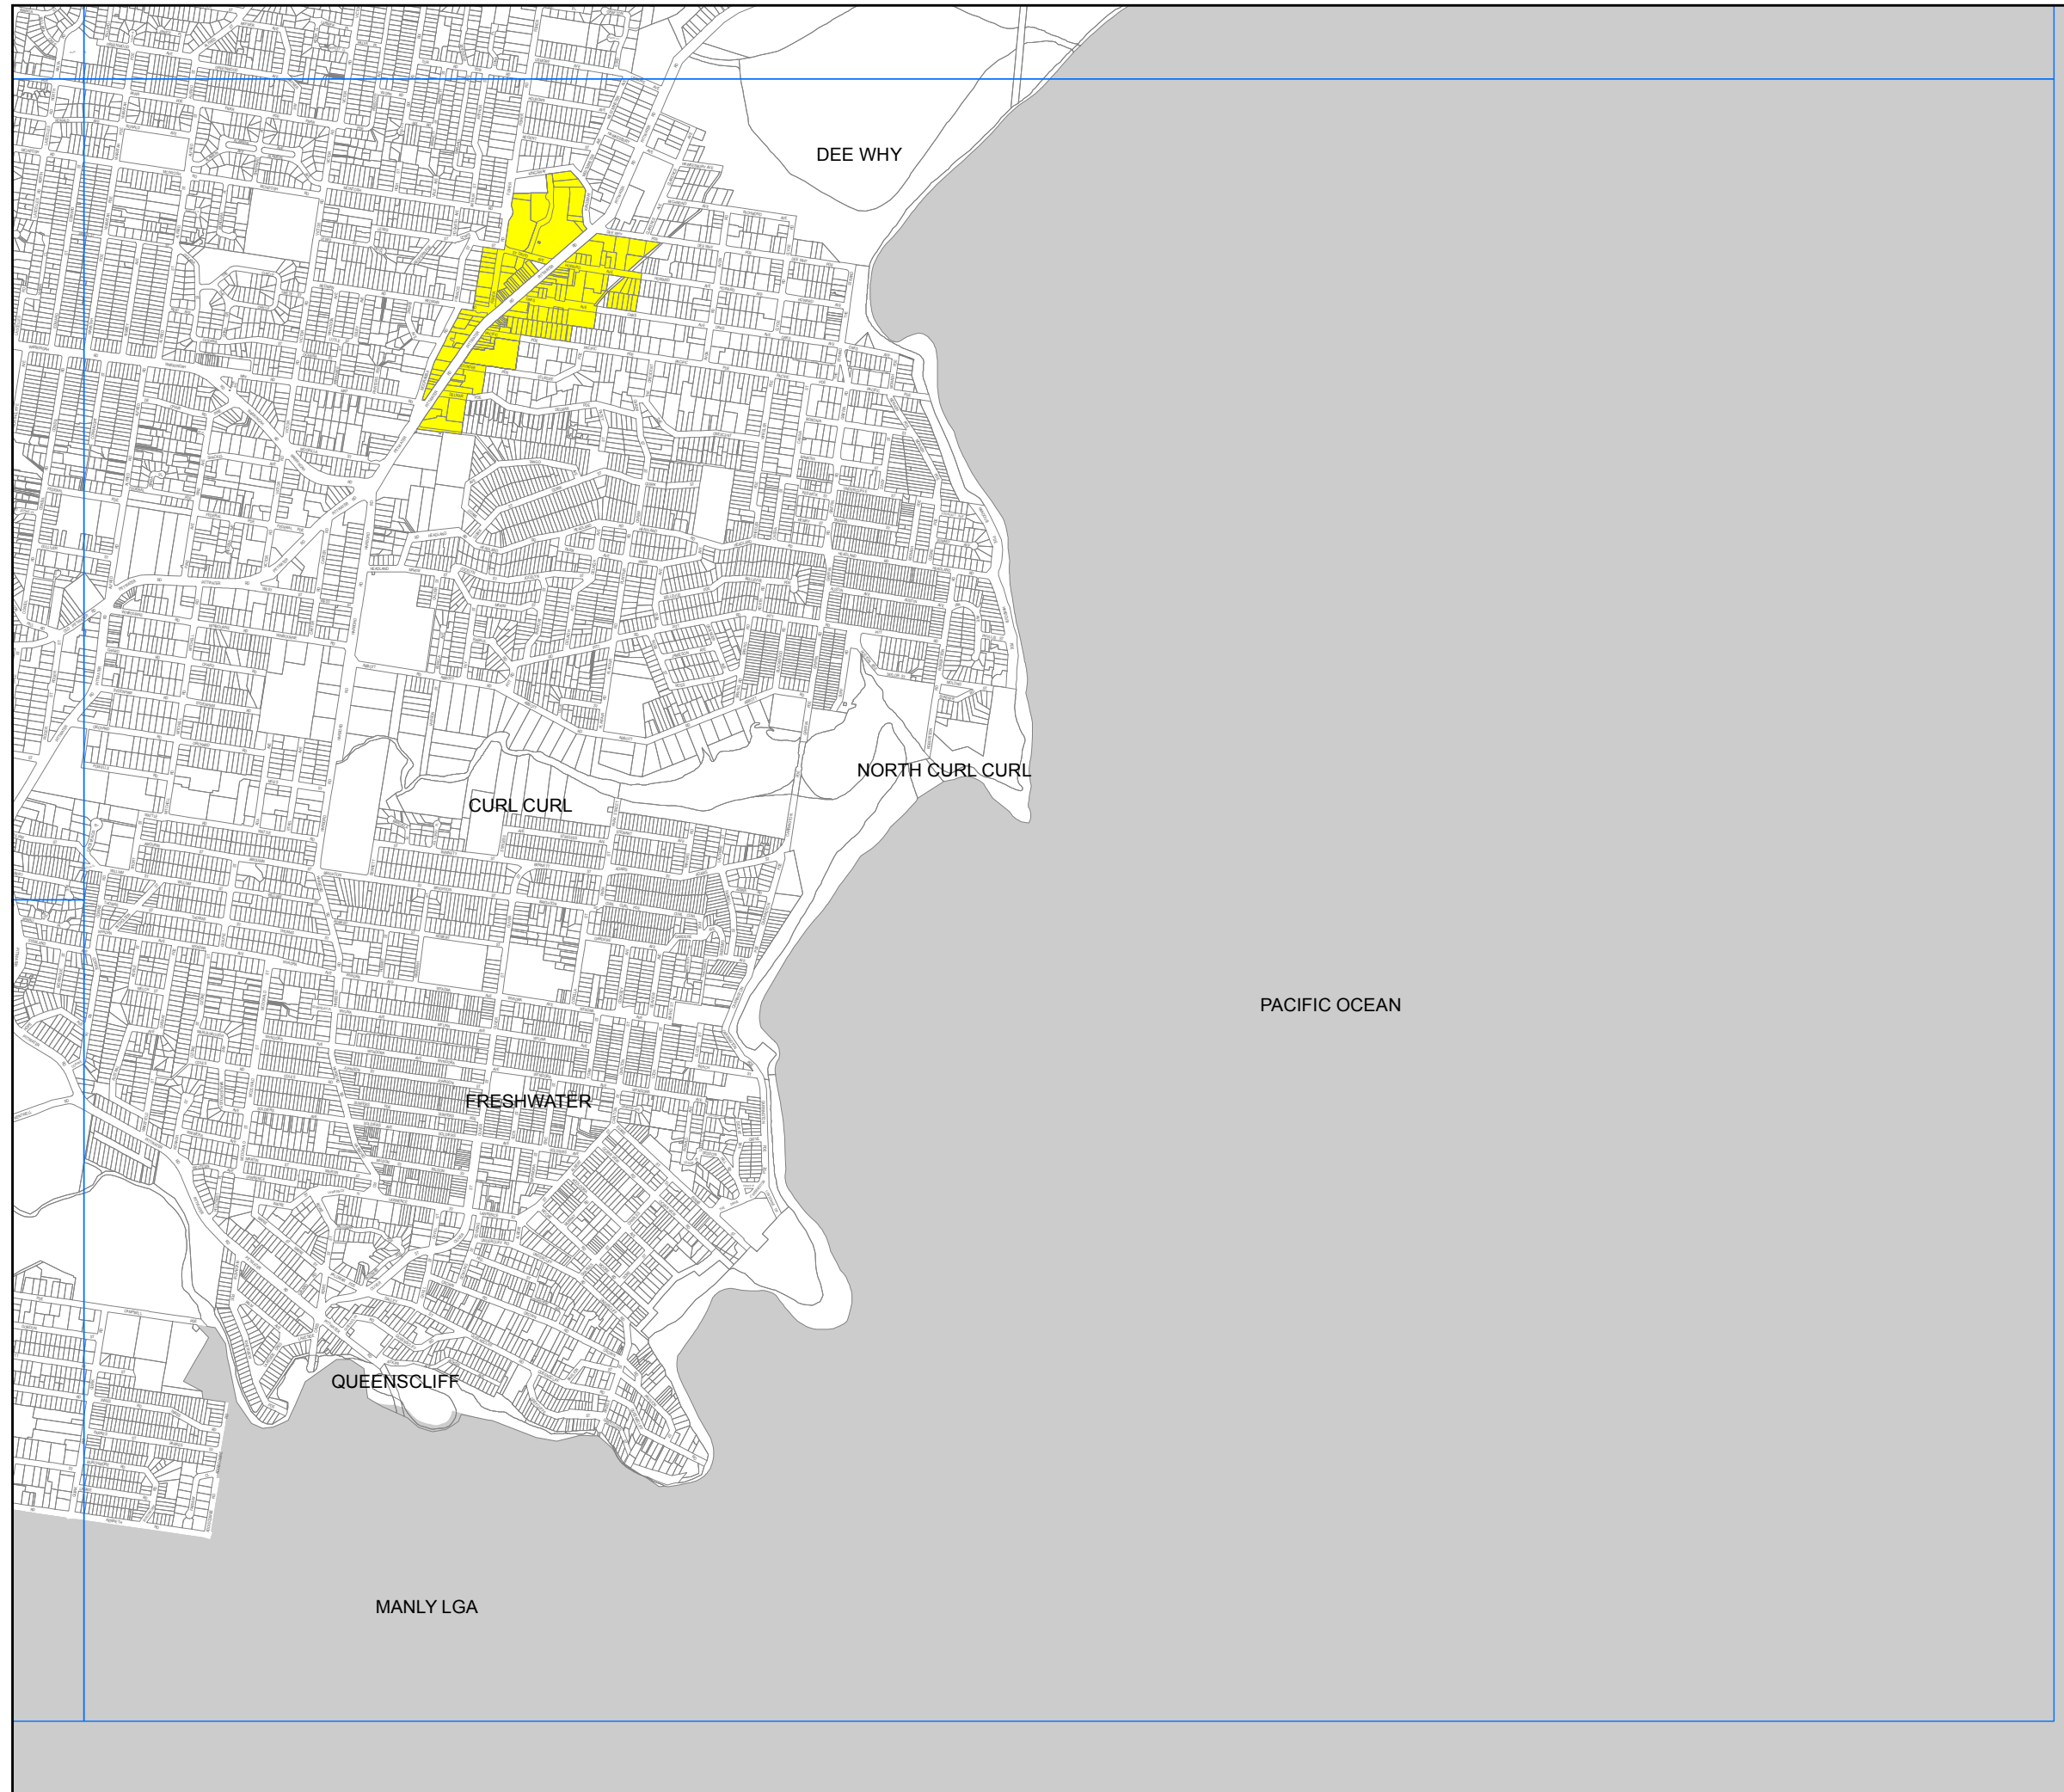

Warringah Local Environmental Plan 2011

Centres Map - Sheet CEN_010

Centres

 Dee Why Town Centre

Cadastre

 Cadastre 05/05/2016 © Warringah Council

0 200 400 Metres

Scale: 1:20,000 @ A3

Projection: GDA 1994
Zone 56

Map identification number: 1800_COM_CEN_010_020_20160505