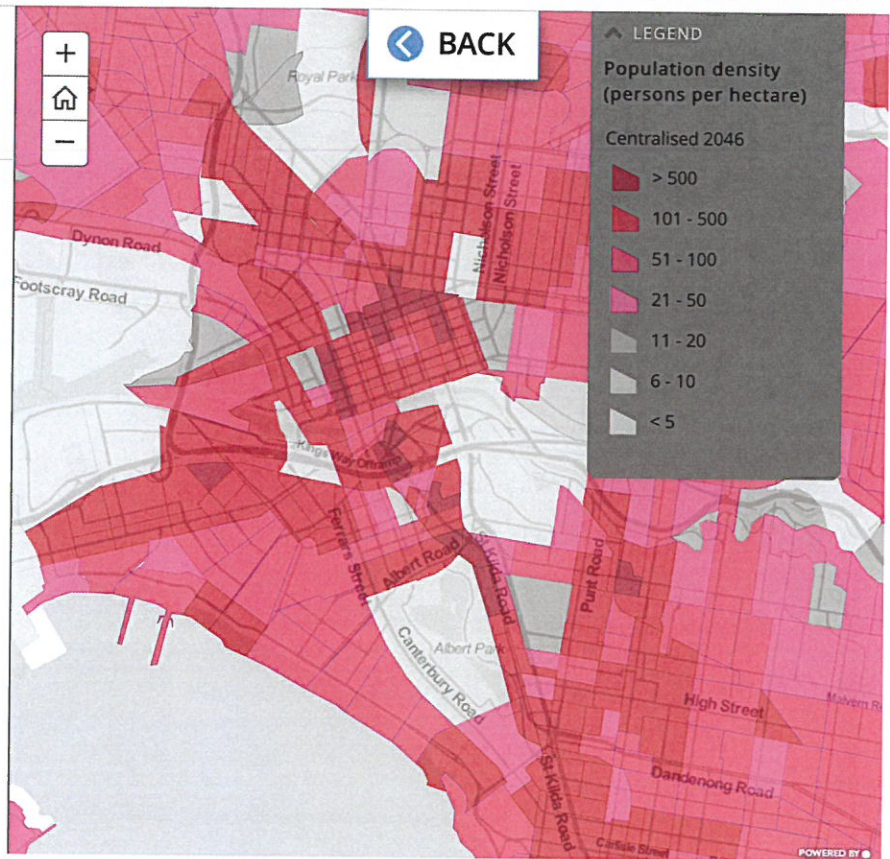

213

**Australian Government
Infrastructure Australia**

Future Cities - Melbourne

standard rugby field in size.

Population density

- Reference 2015
- Expanded 2046**
- Centralised 2046
- Rebalanced 2046

These maps show employment density (jobs per hectare), by Travel Zone. One hectare (100m by 100m) is approximately one standard rugby field in size.

Employment density

**Australian Government
Infrastructure Australia**

Future Cities - Melbourne

standard rugby field in size.

Population density

- Reference 2015
- Expanded 2046
- Centralised 2046
- Rebalanced 2046**

These maps show employment density (jobs per hectare), by Travel Zone. One hectare (100m by 100m) is approximately one standard rugby field in size.

Employment density