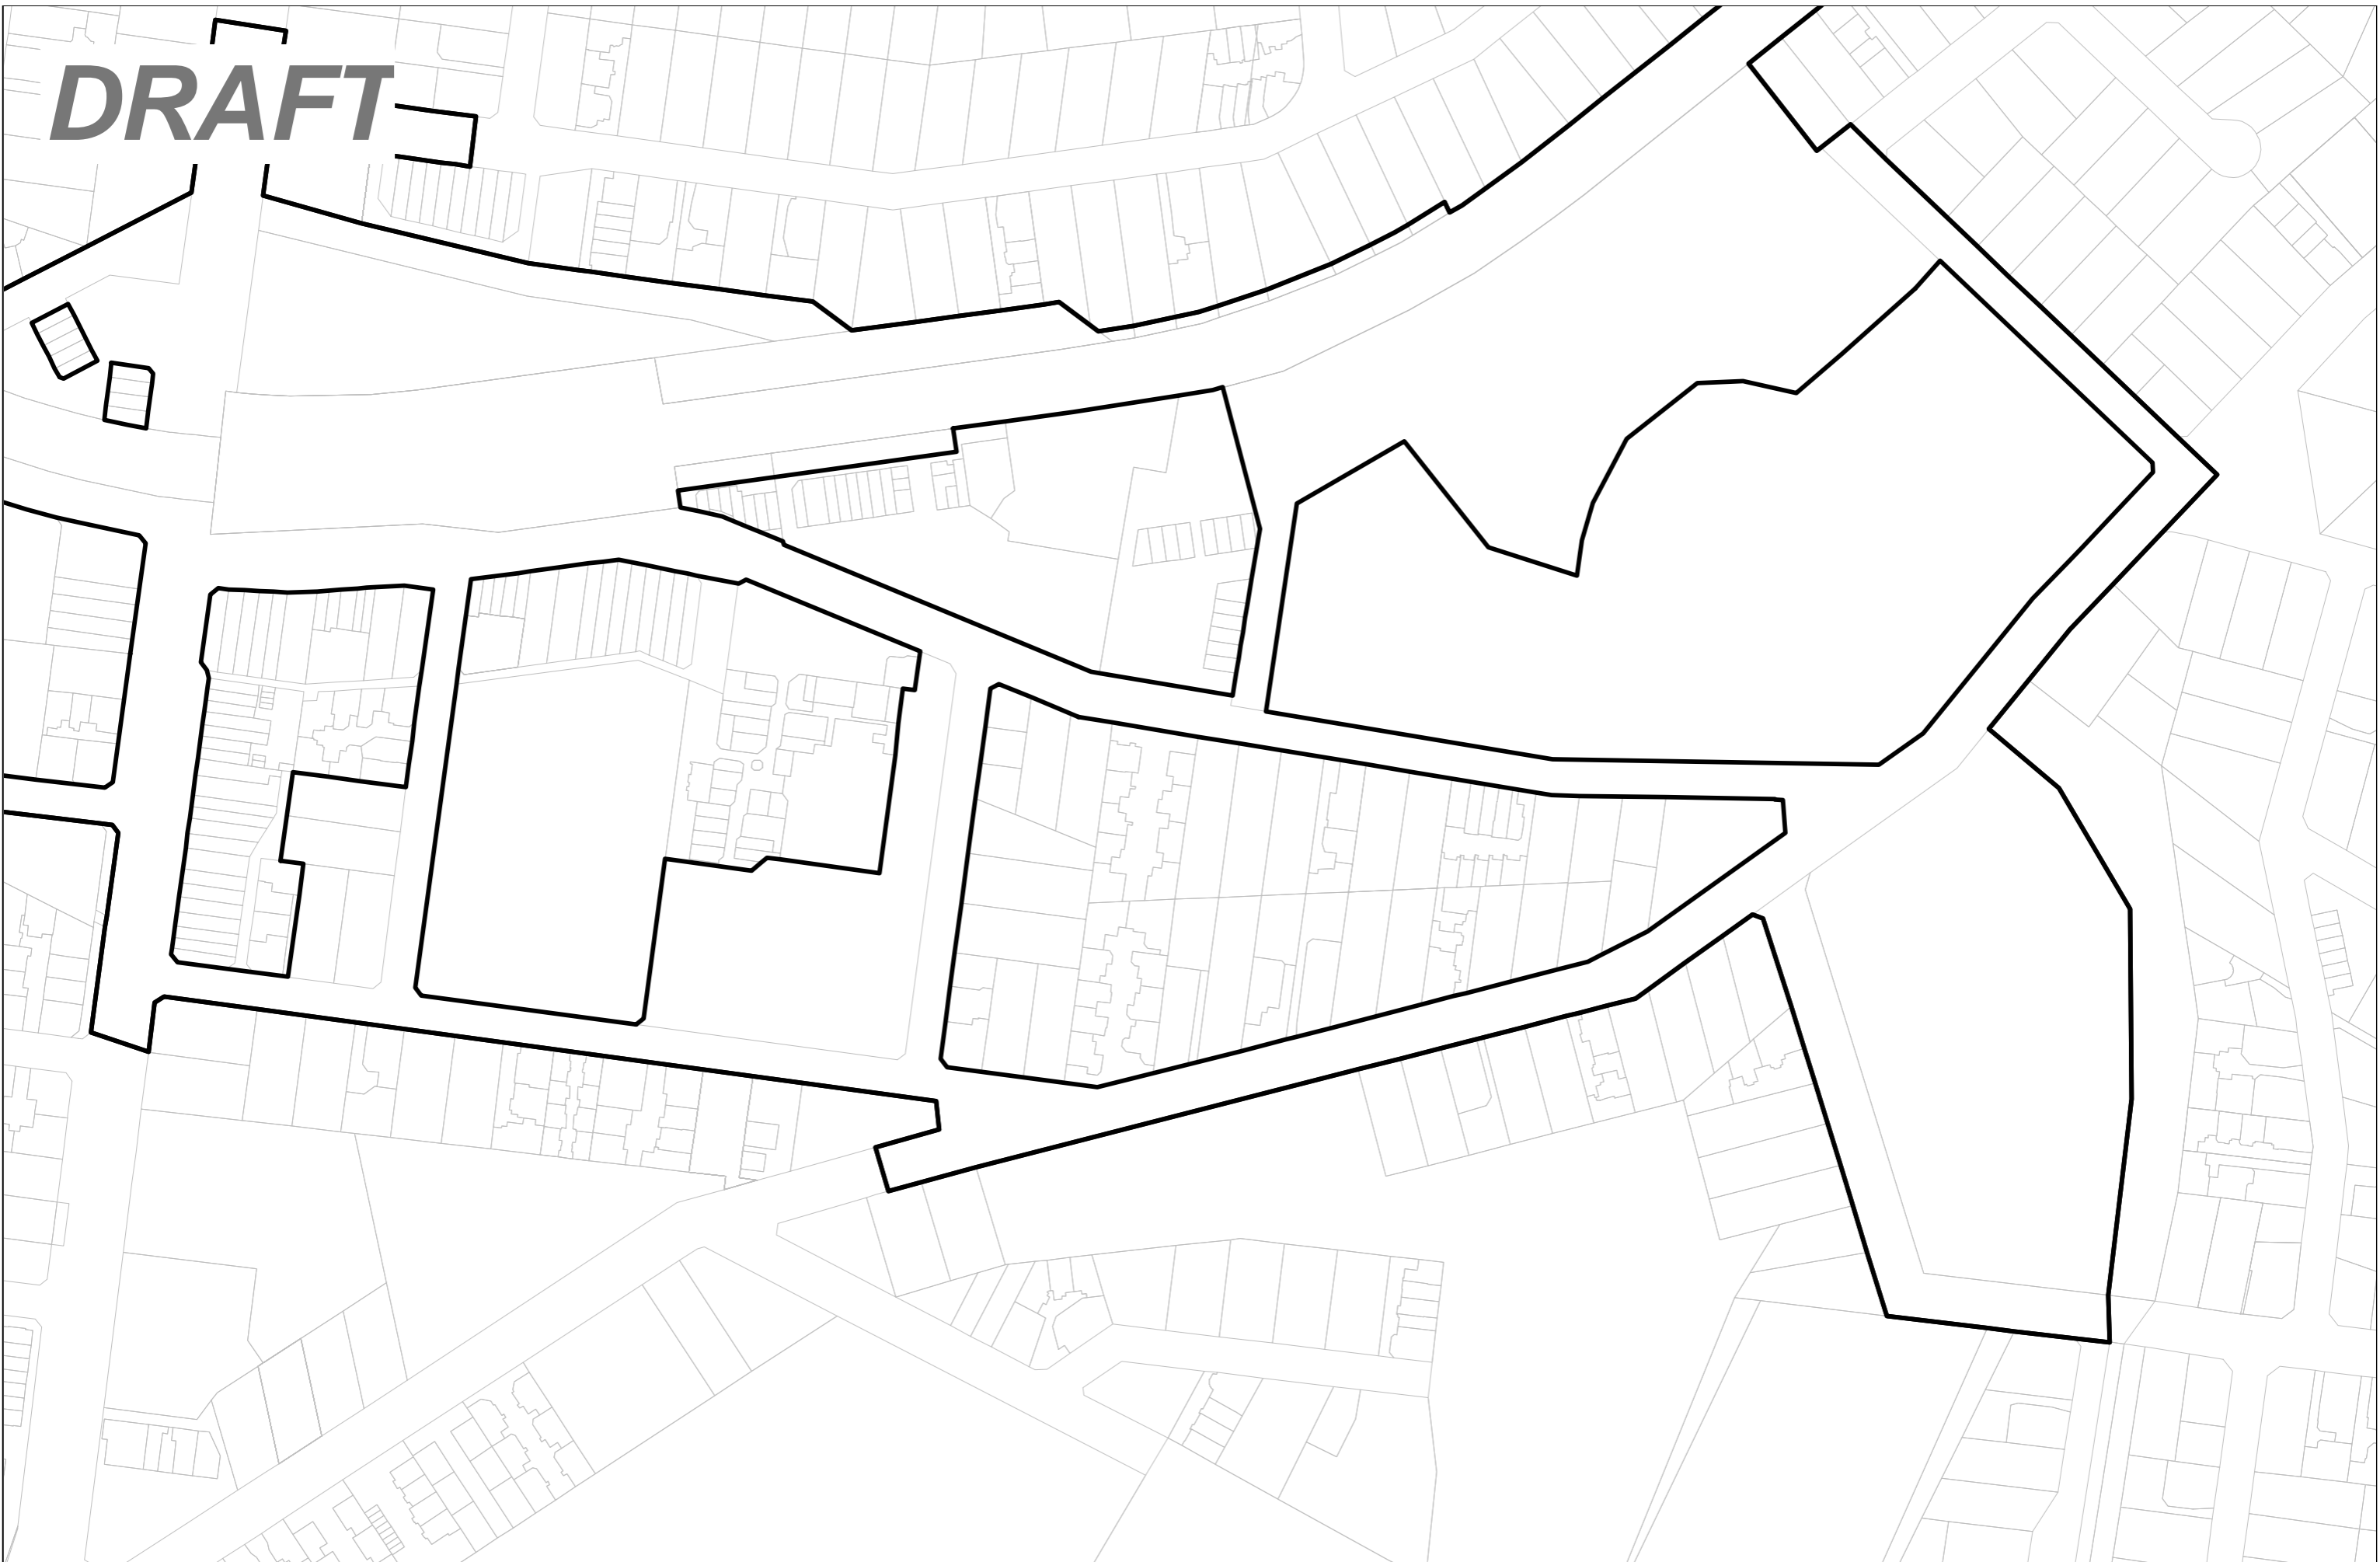

DRAFT

LEGEND

- Investigation Area
- VicMap Cadastre

MANCHESTER ROAD - INVESTIGATION AREA
FOR DISCUSSION PURPOSES ONLY