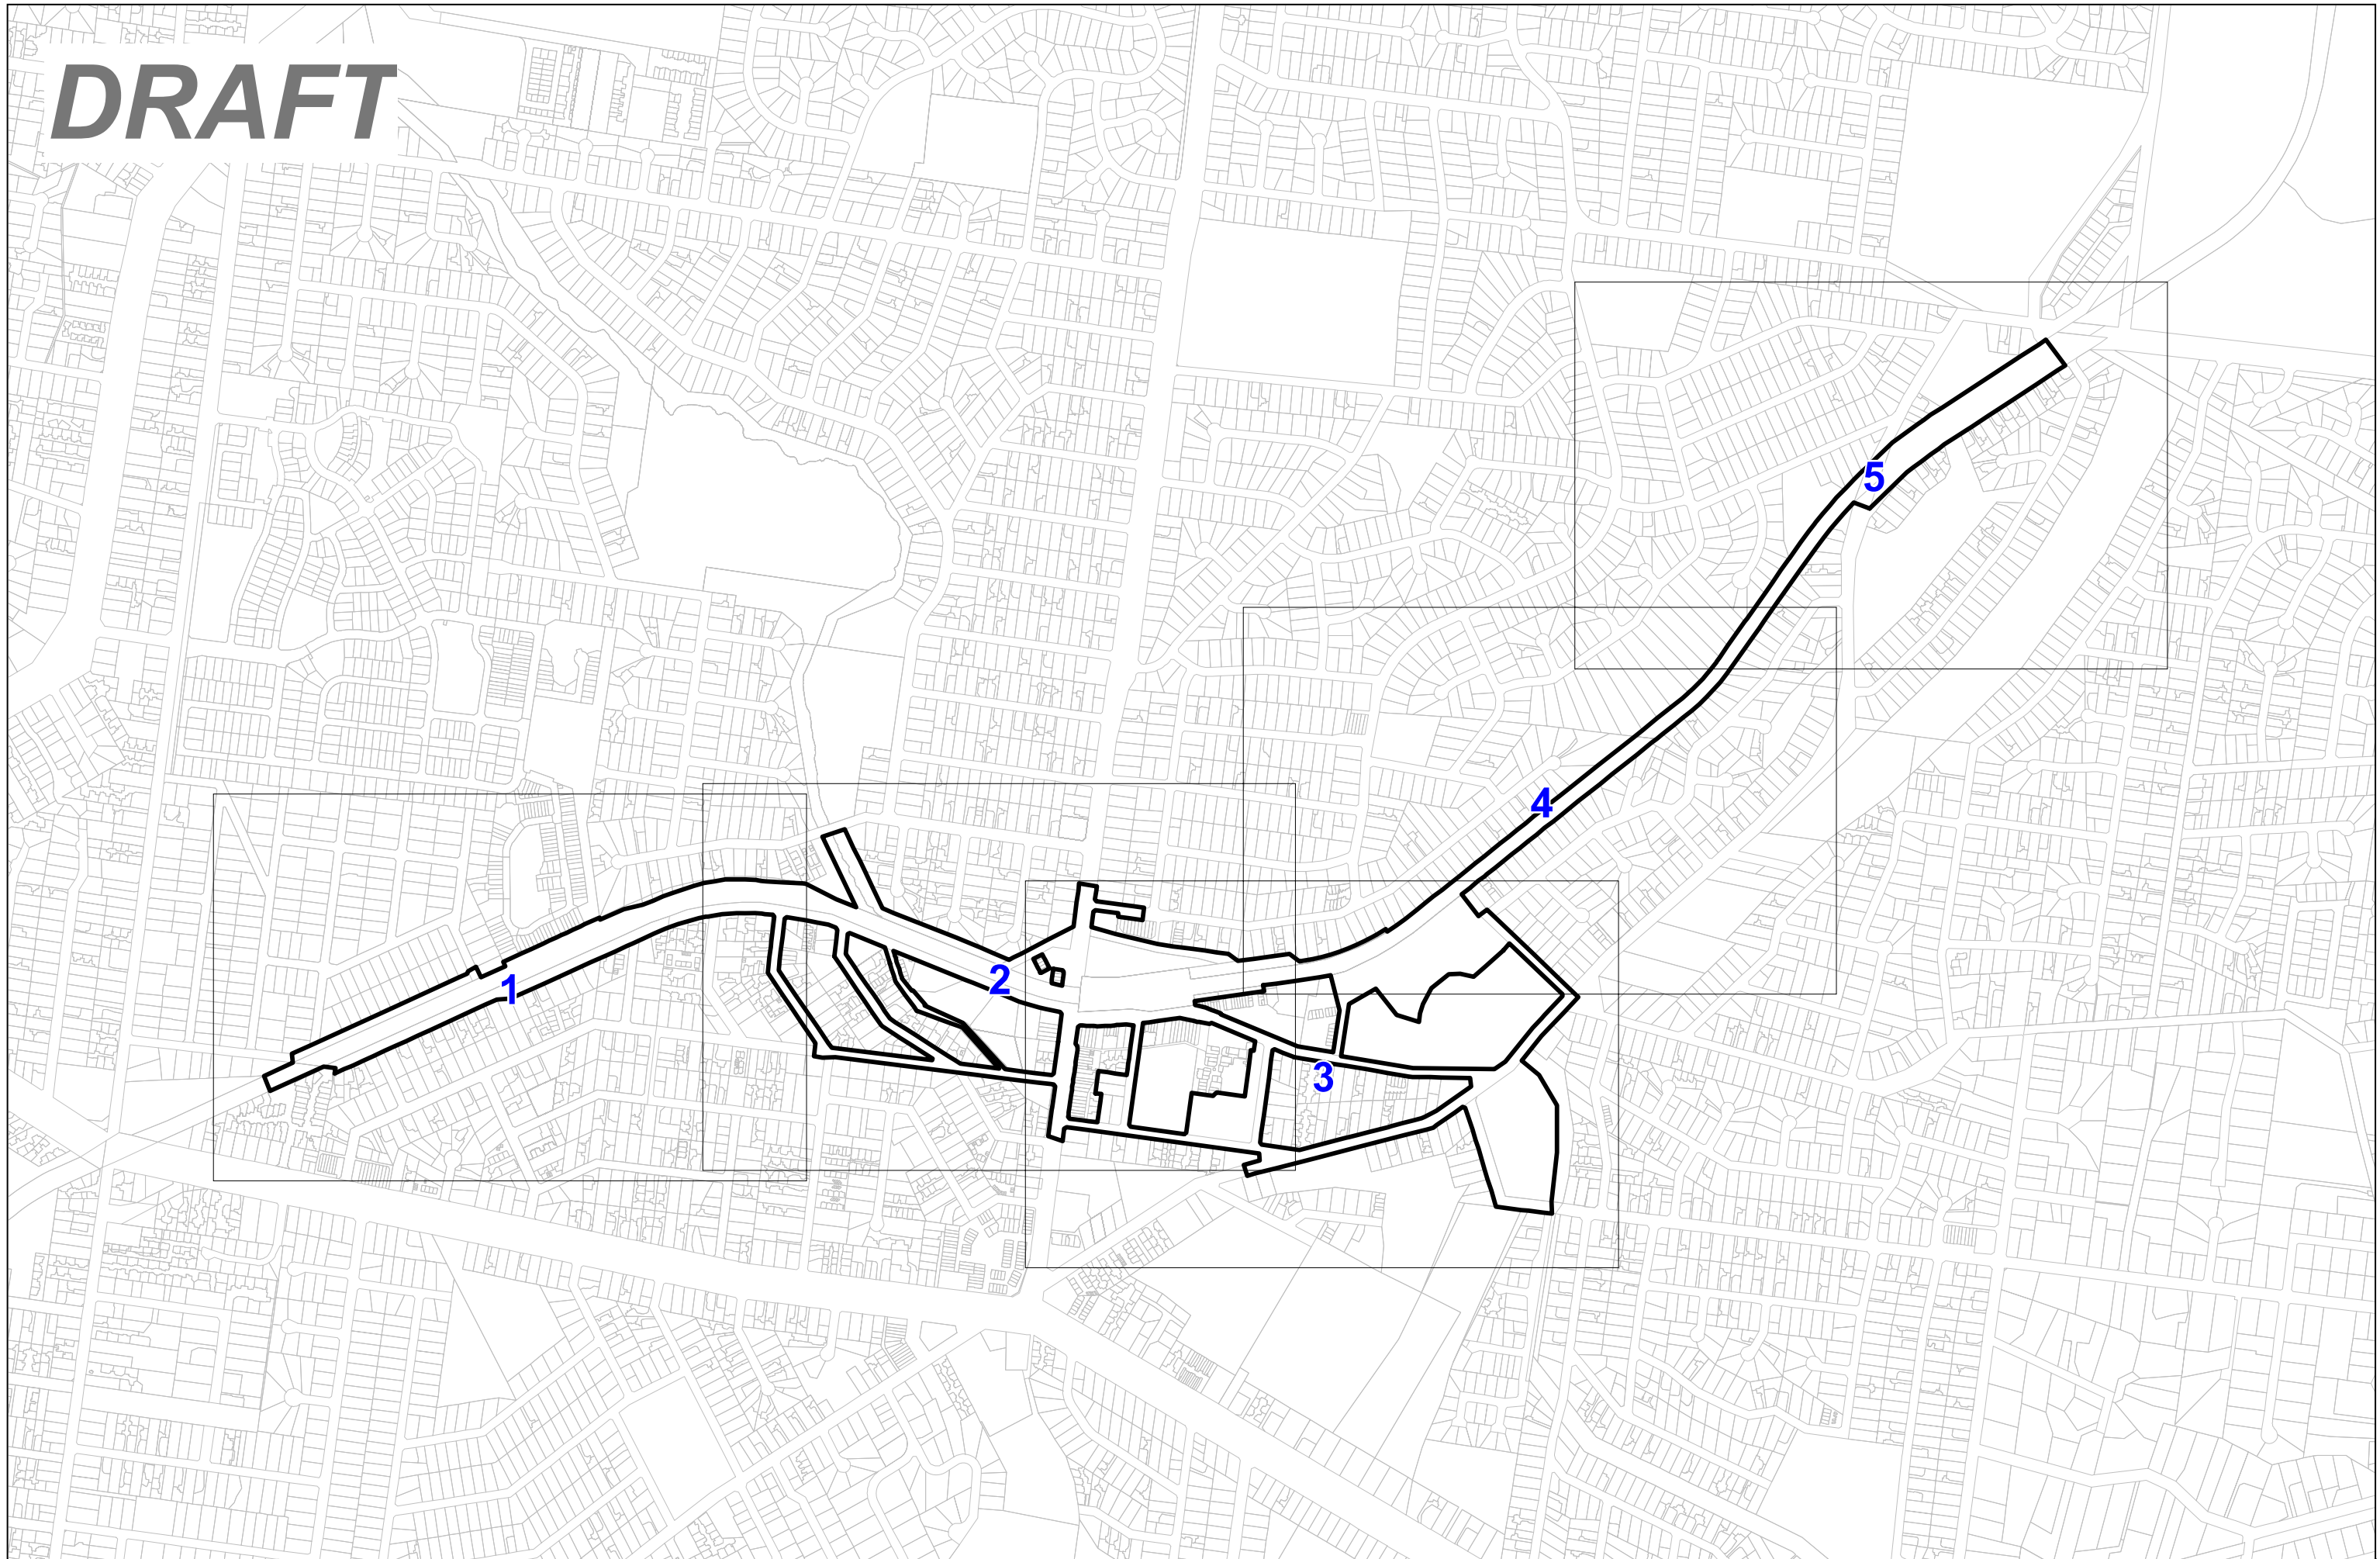

DRAFT

LEGEND

- Investigation Area
- VicMap Cadastre

MANCHESTER ROAD - INVESTIGATION AREA

FOR DISCUSSION PURPOSES ONLY