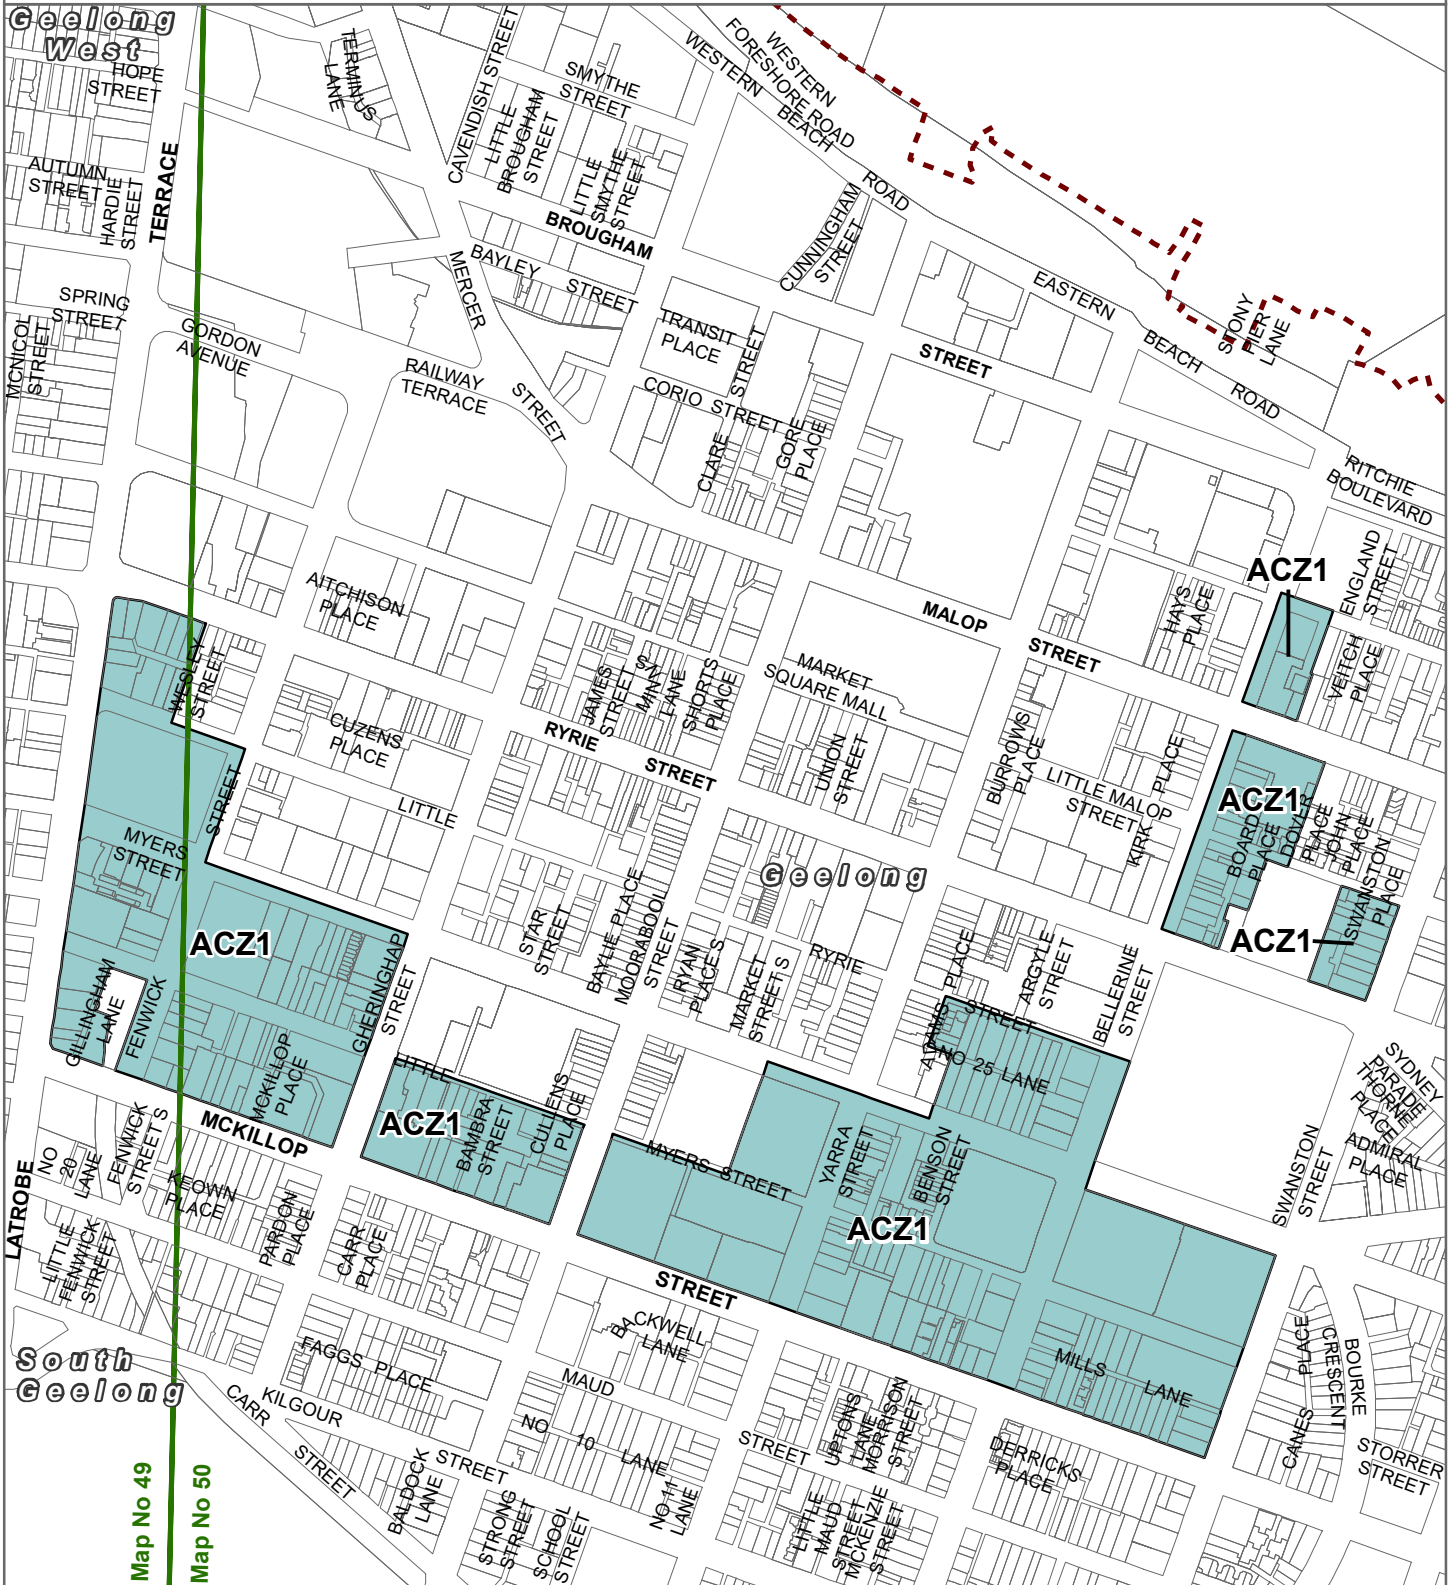

GREATER GEELONG PLANNING SCHEME - LOCAL PROVISION

DRAFT AMENDMENT C431ggee

- LEGEND**
- ACZ - Activity Centre Zone
 - Local Government Area

Part of Planning Scheme Maps 49 & 50

Disclaimer
 This publication may be of assistance to you but the State of Victoria and its employees do not guarantee that the publication is without flaw of any kind or is wholly appropriate for your particular purposes and therefore disclaims all liability for any error, loss or other consequence which may arise from you relying on any information in this publication.

Planning Group
 Print Date: 19/04/2021
 Amendment Version: 1

Environment,
 Land, Water
 and Planning