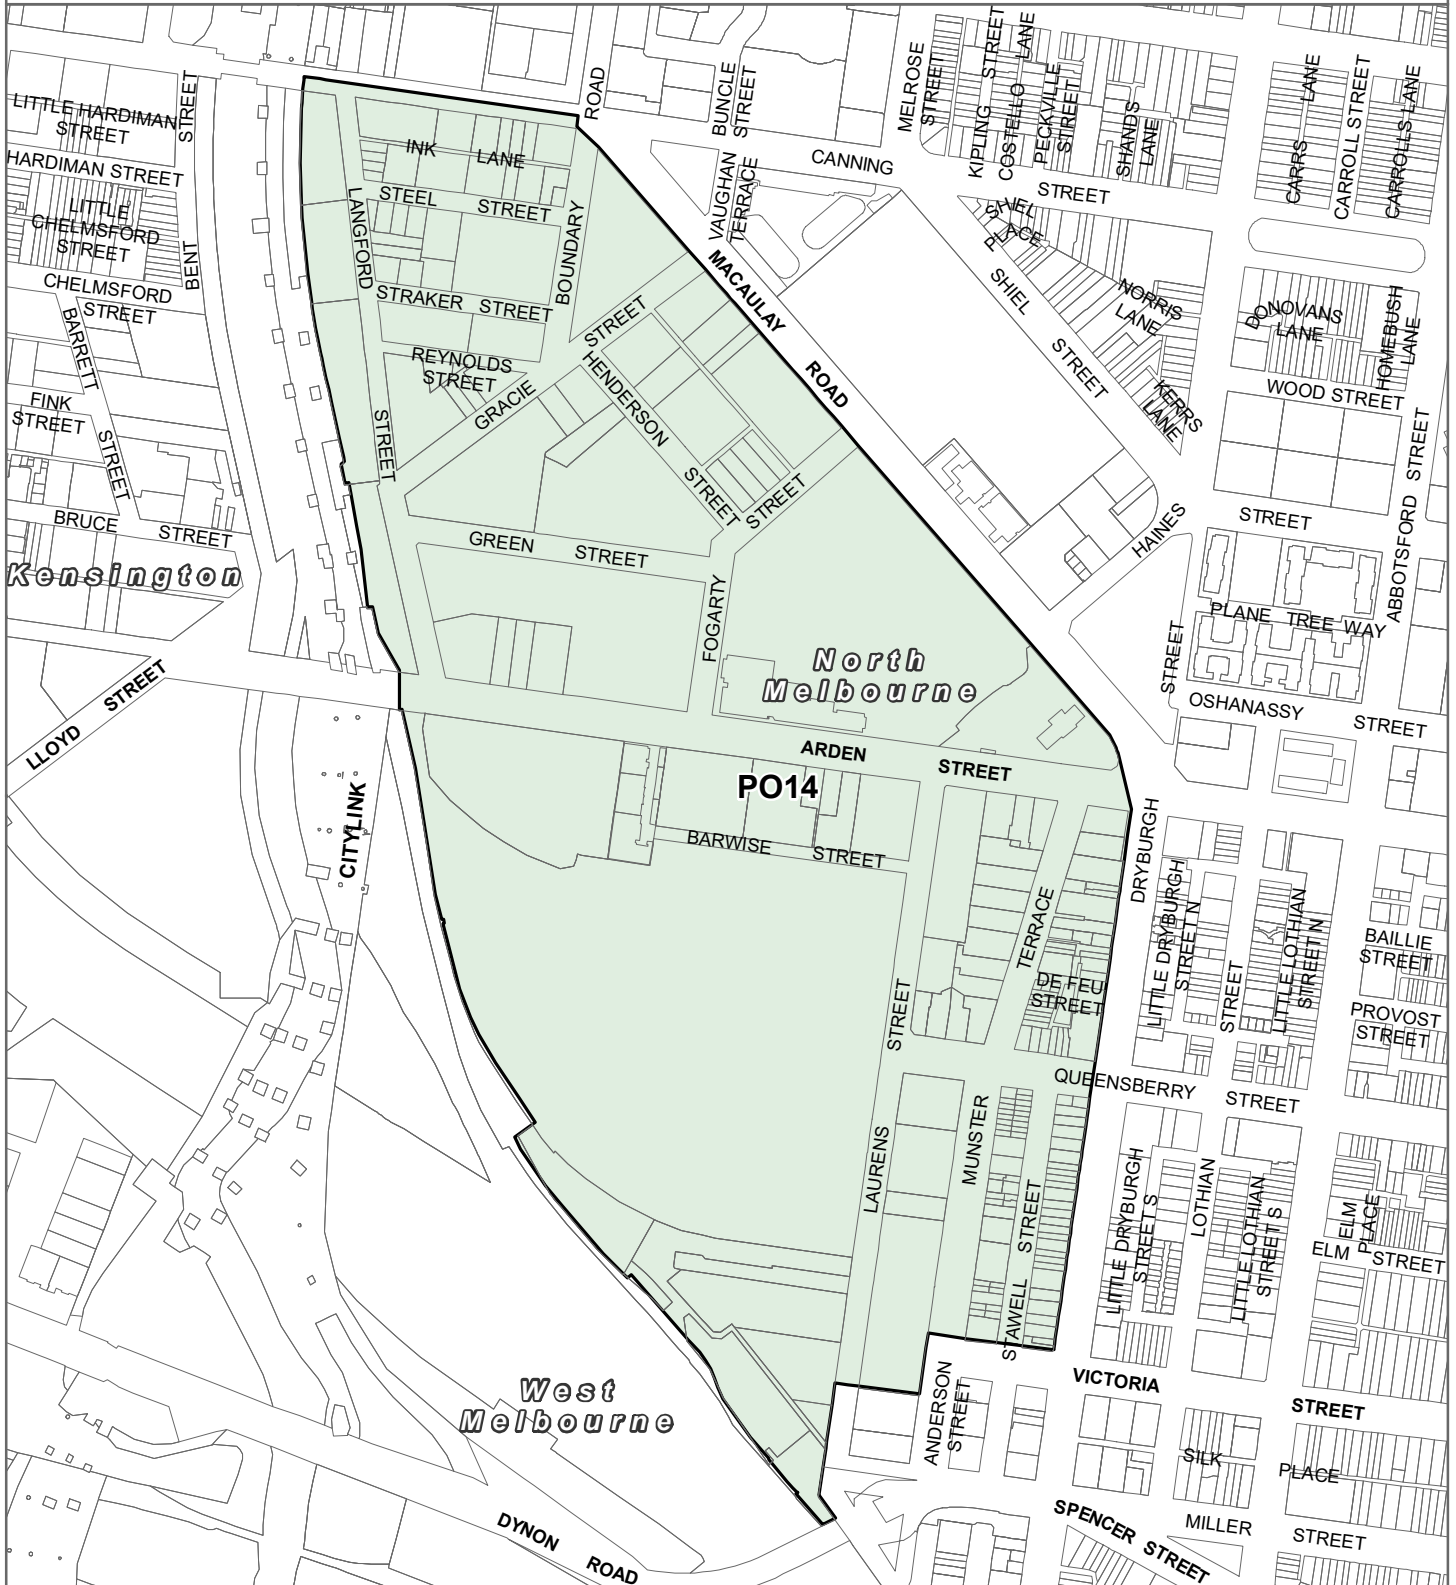

MELBOURNE PLANNING SCHEME - LOCAL PROVISION AMENDMENT C407melb

- LEGEND**
-  PO14 - Parking Overlay - Schedule 14
 -  Local Government Area

Part of Planning Scheme Map 4PO

Disclaimer
This publication may be of assistance to you but the State of Victoria and its employees do not guarantee that the publication is without flaw of any kind or is wholly appropriate for your particular purposes and therefore disclaims all liability for any error, loss or other consequence which may arise from you relying on any information in this publication.