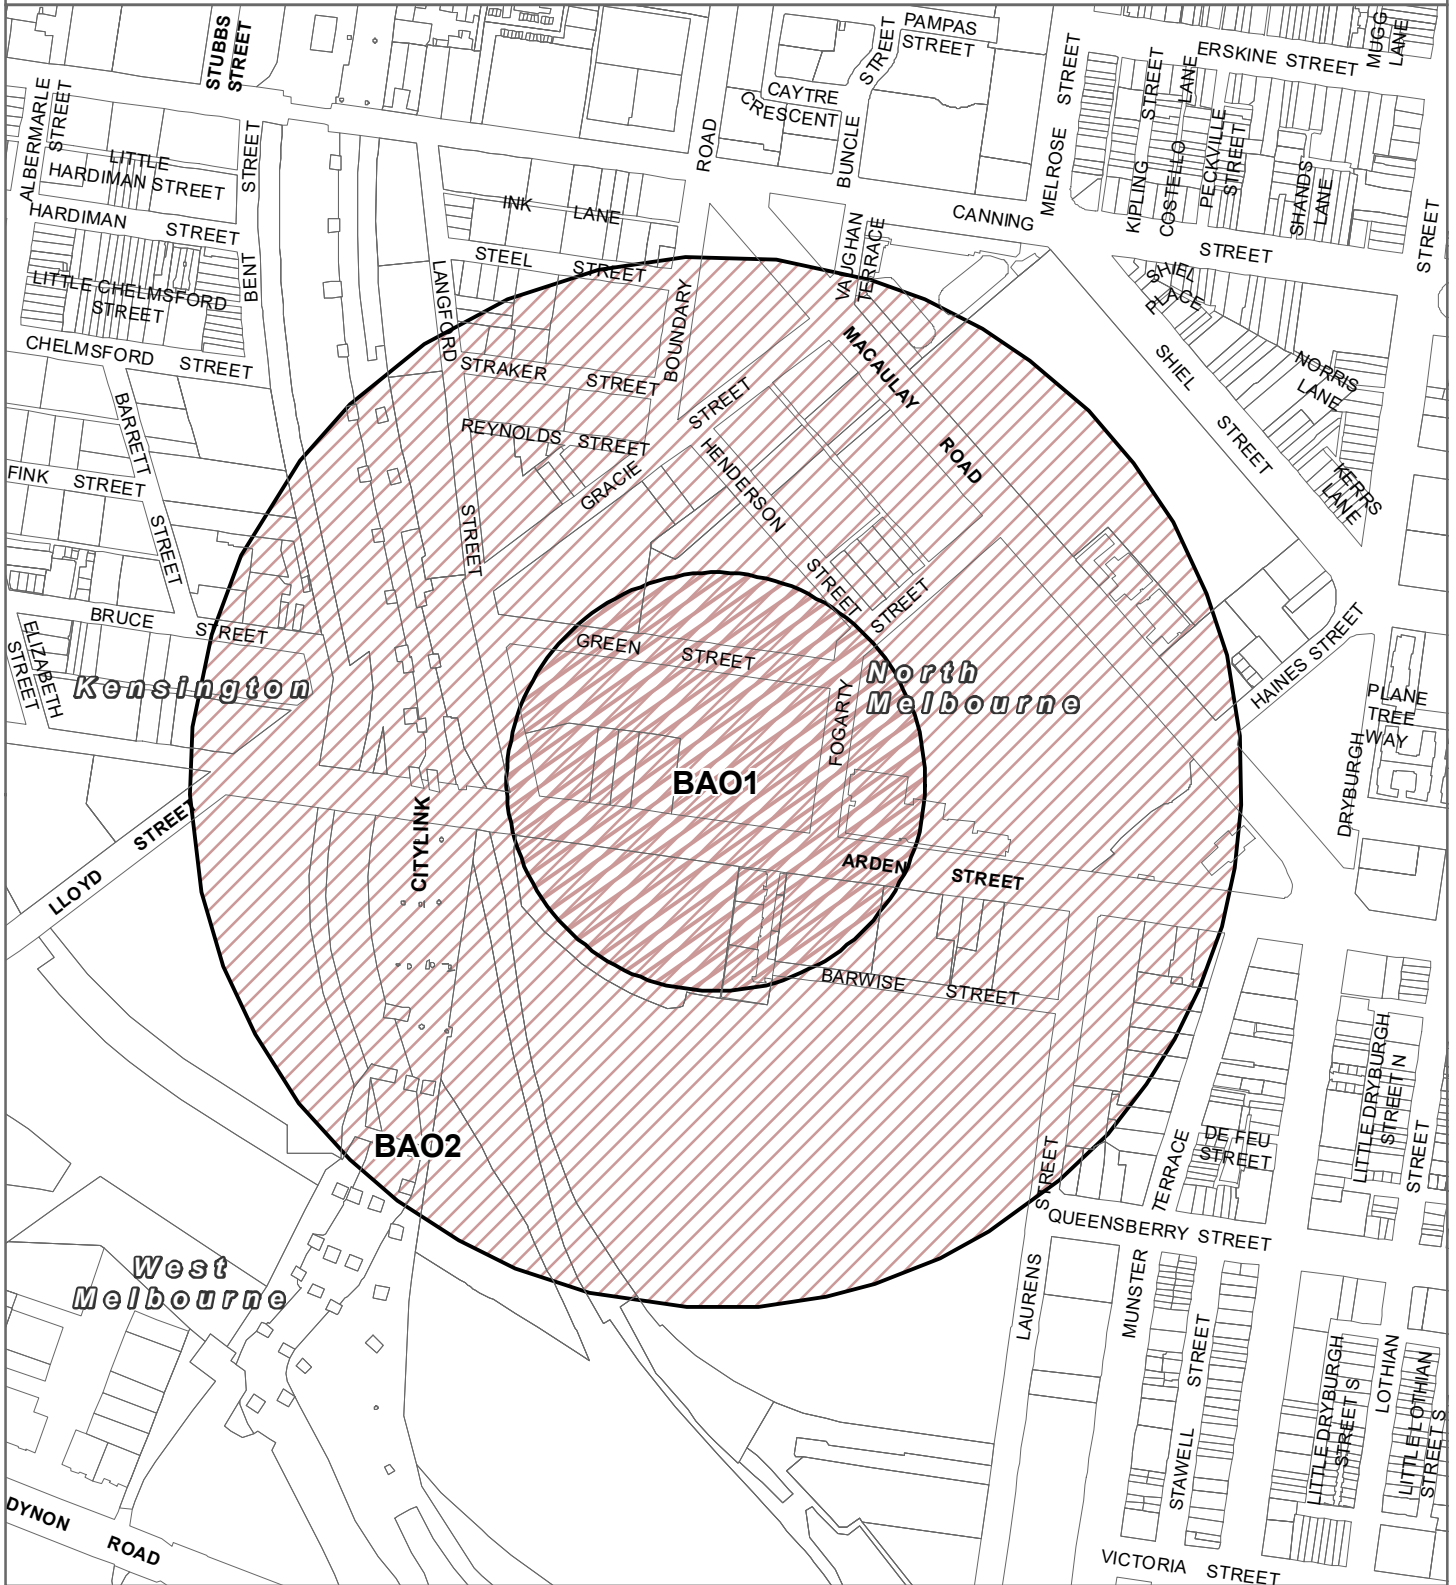

MELBOURNE PLANNING SCHEME - LOCAL PROVISION

AMENDMENT C407melb

LEGEND

-  BAO1 - Buffer Area Overlay - Schedule 1
-  BAO2 - Buffer Area Overlay - Schedule 2
-  Local Government Area

Part of Planning Scheme Map 4BAO