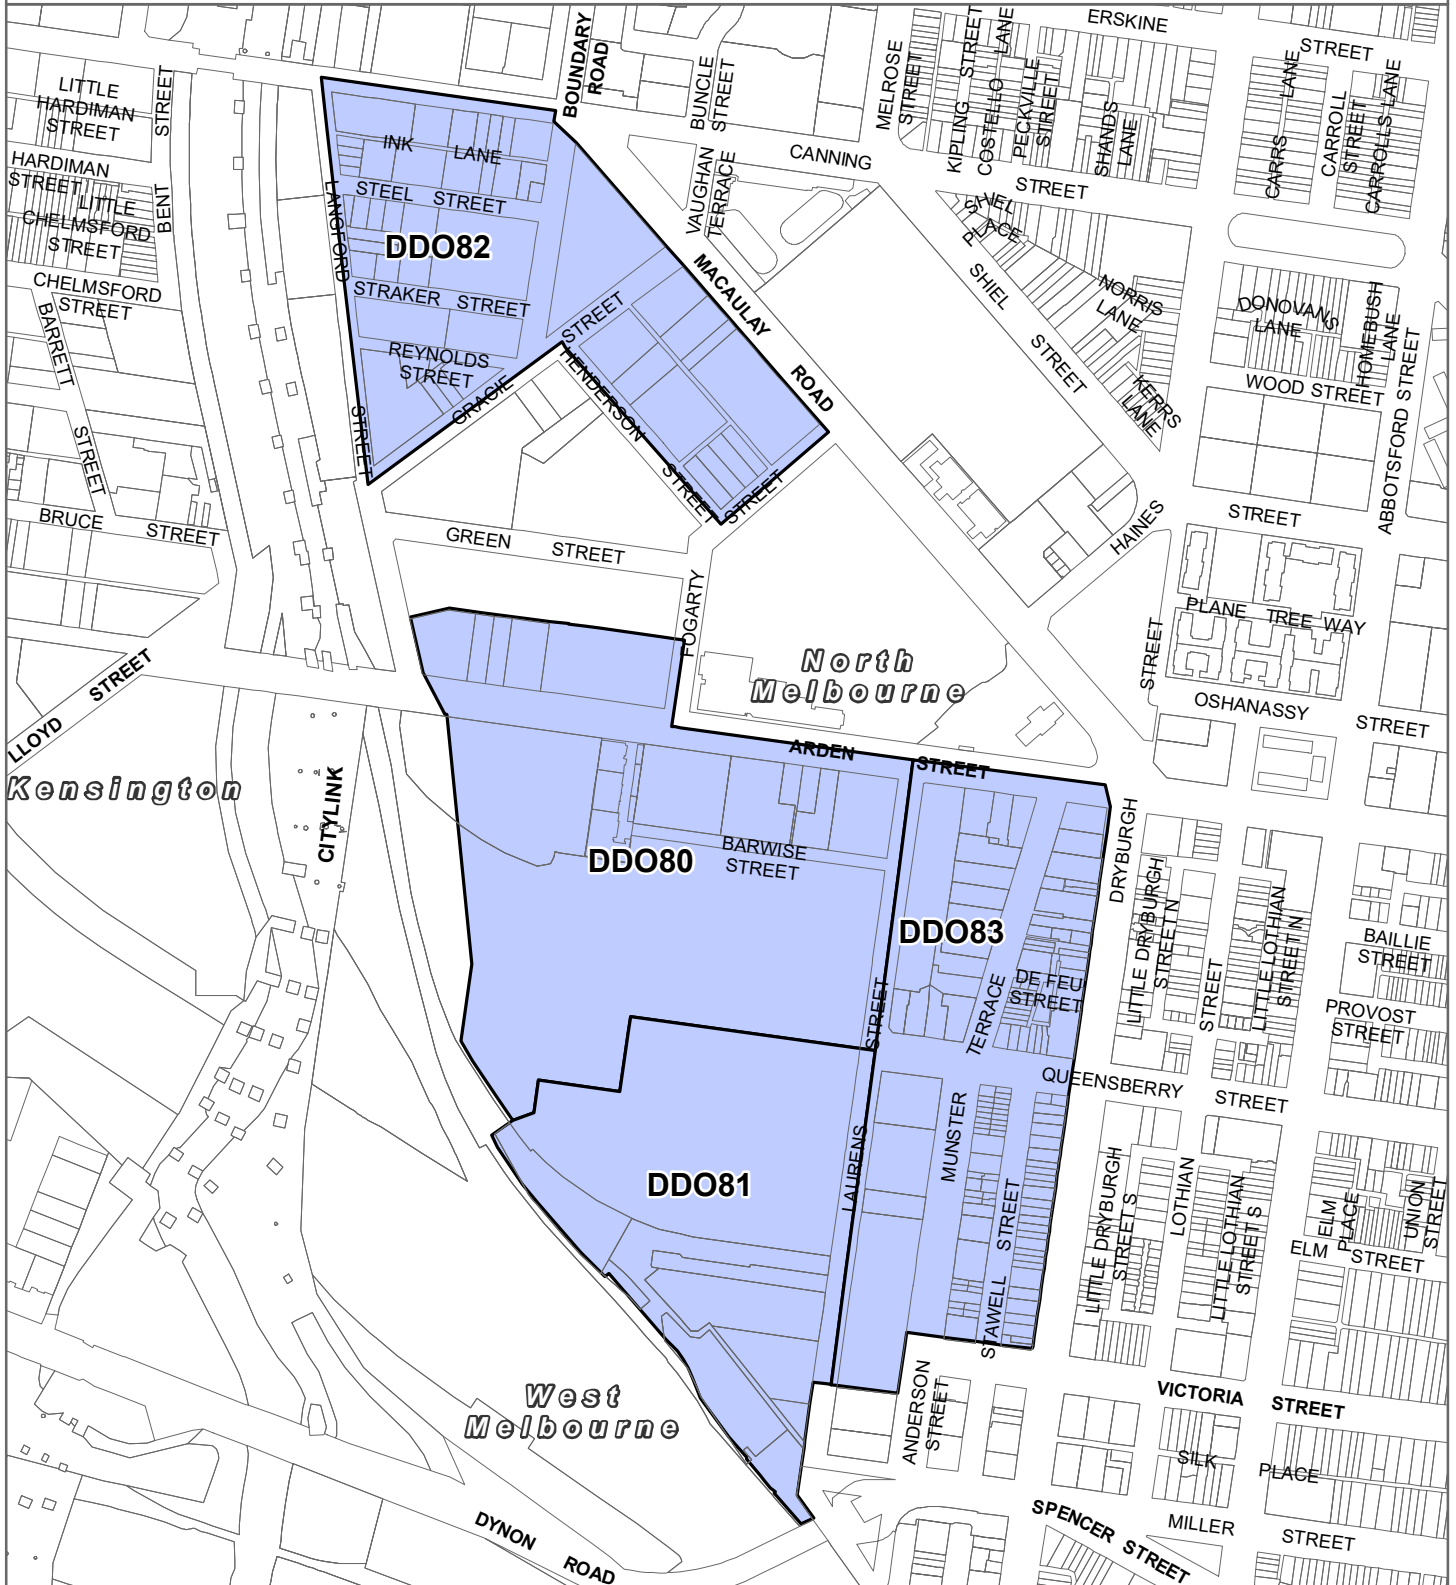

# MELBOURNE PLANNING SCHEME - LOCAL PROVISION AMENDMENT C407melb

**LEGEND**  
 DDO - Design and Development Overlay  
 Local Government Area

Part of Planning Scheme Map 4DDO

**Disclaimer**  
 This publication may be of assistance to you but the State of Victoria and its employees do not guarantee that the publication is without flaw of any kind or is wholly appropriate for your particular purposes and therefore disclaims all liability for any error, loss or other consequence which may arise from you relying on any information in this publication.

Planning Group  
 Print Date: 15/07/2021  
 Amendment Version: 4

0 140 280  
 Metres