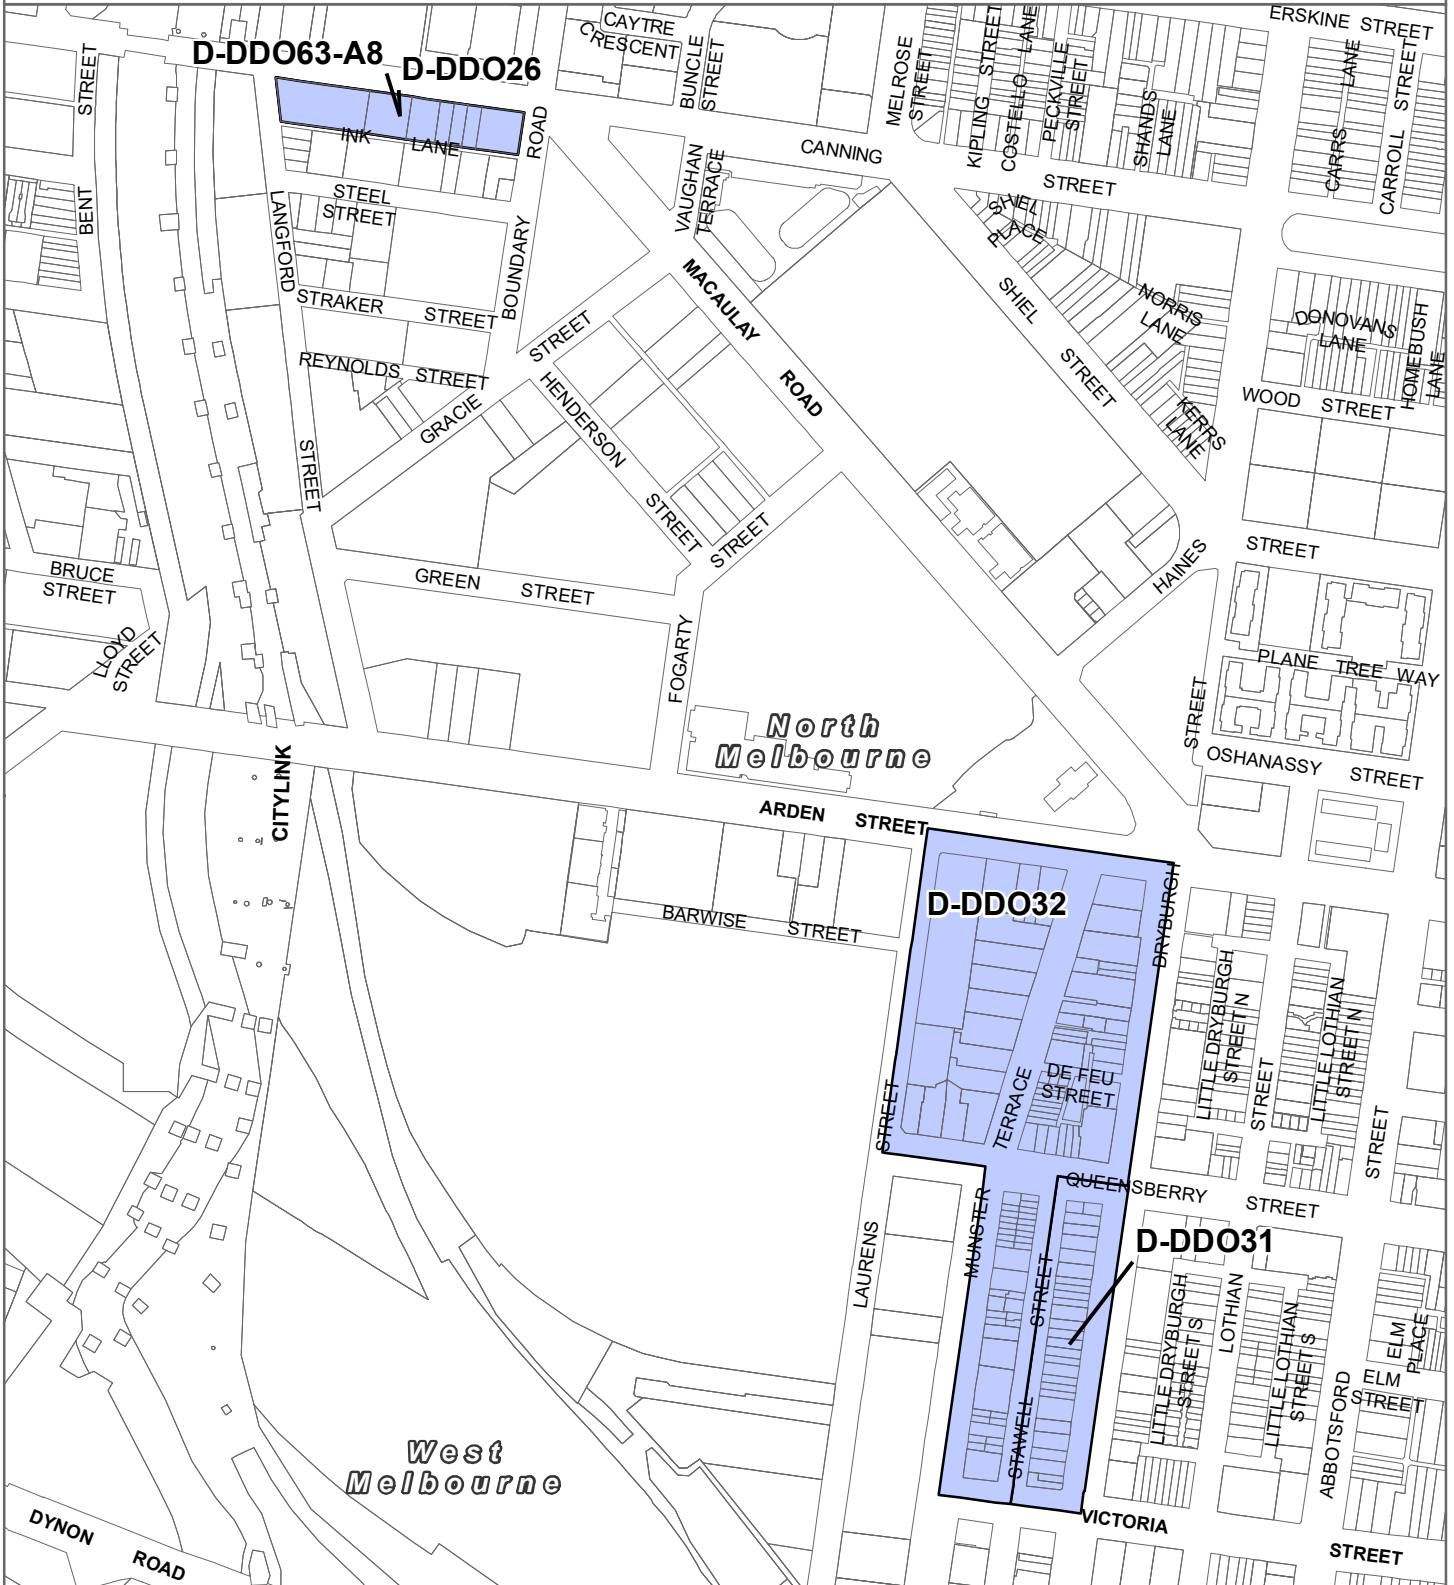

# MELBOURNE PLANNING SCHEME - LOCAL PROVISION AMENDMENT C407melb

## LEGEND

-  D-DDO - Area to be deleted from a Design and Development Overlay
-  Local Government Area