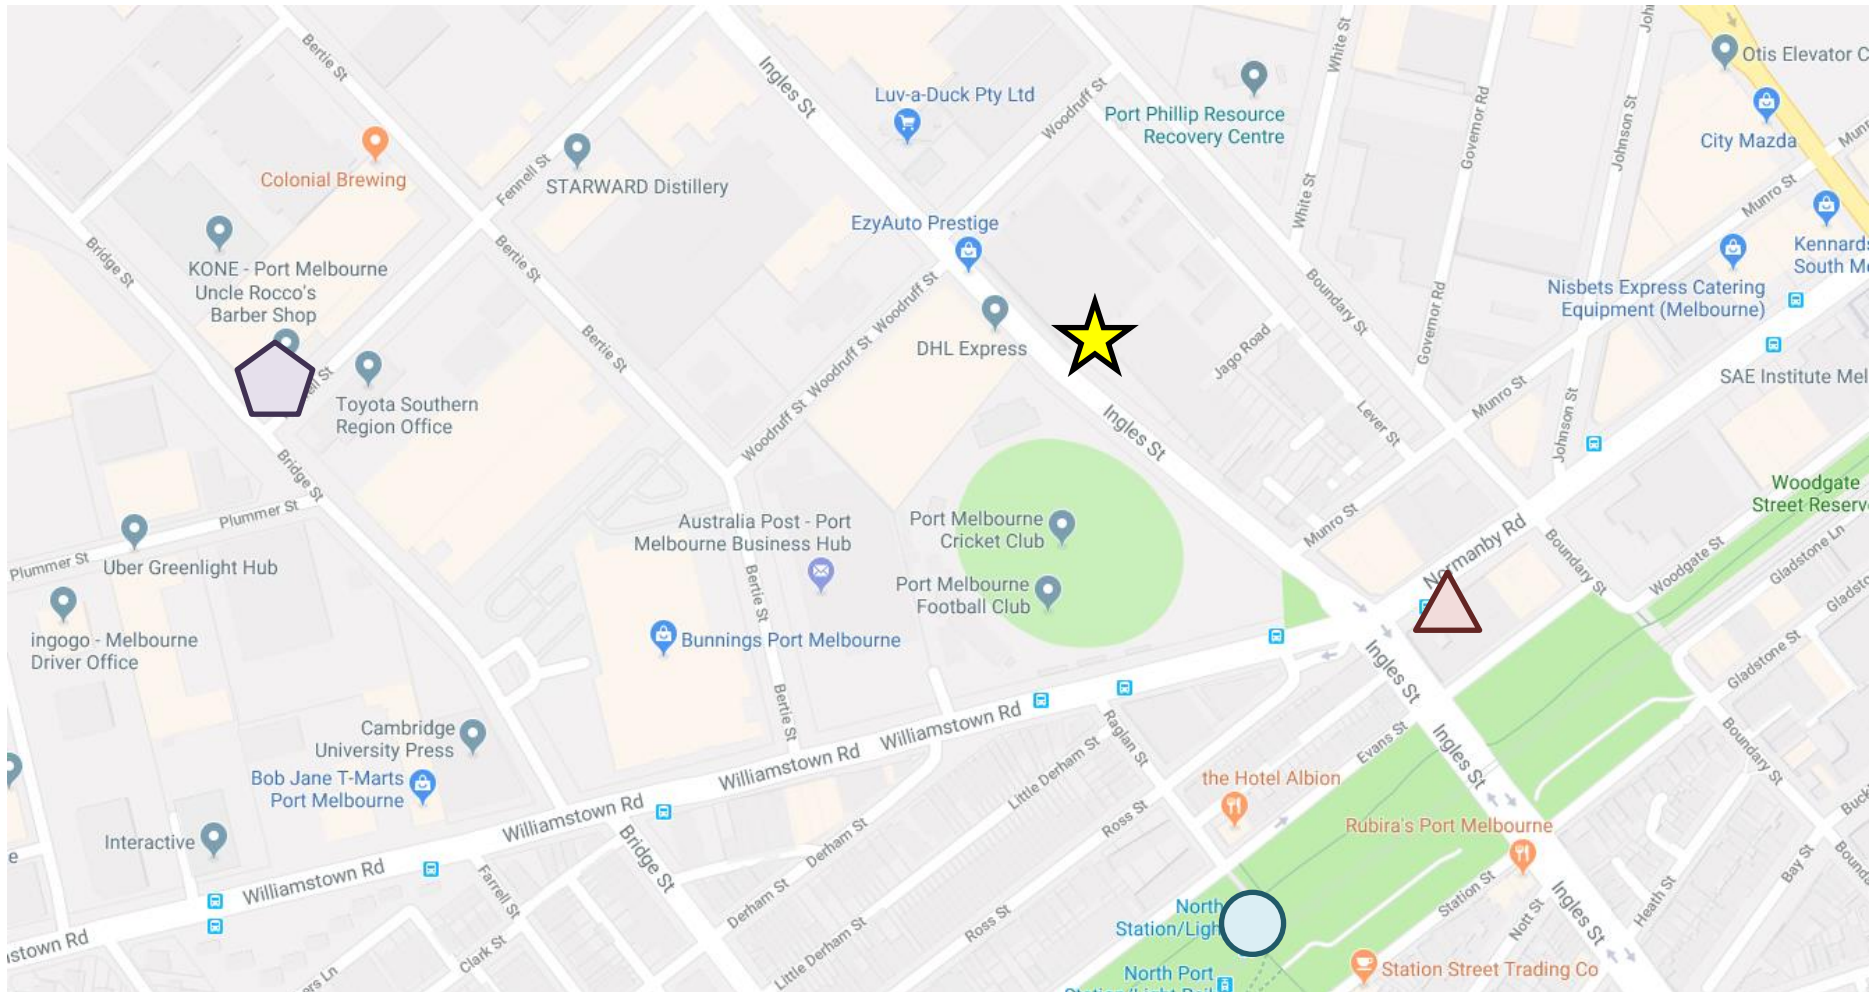

Fishermans Bend Site Tour: Pick up, drop off and lunch location map.

Pick up (start day) and Drop off (end of the day) location

Bus Stop: Route 235

Lunch Location: Punchbowl, 1 Fennel Street, Port Melbourne

Tram Stop: Route 109