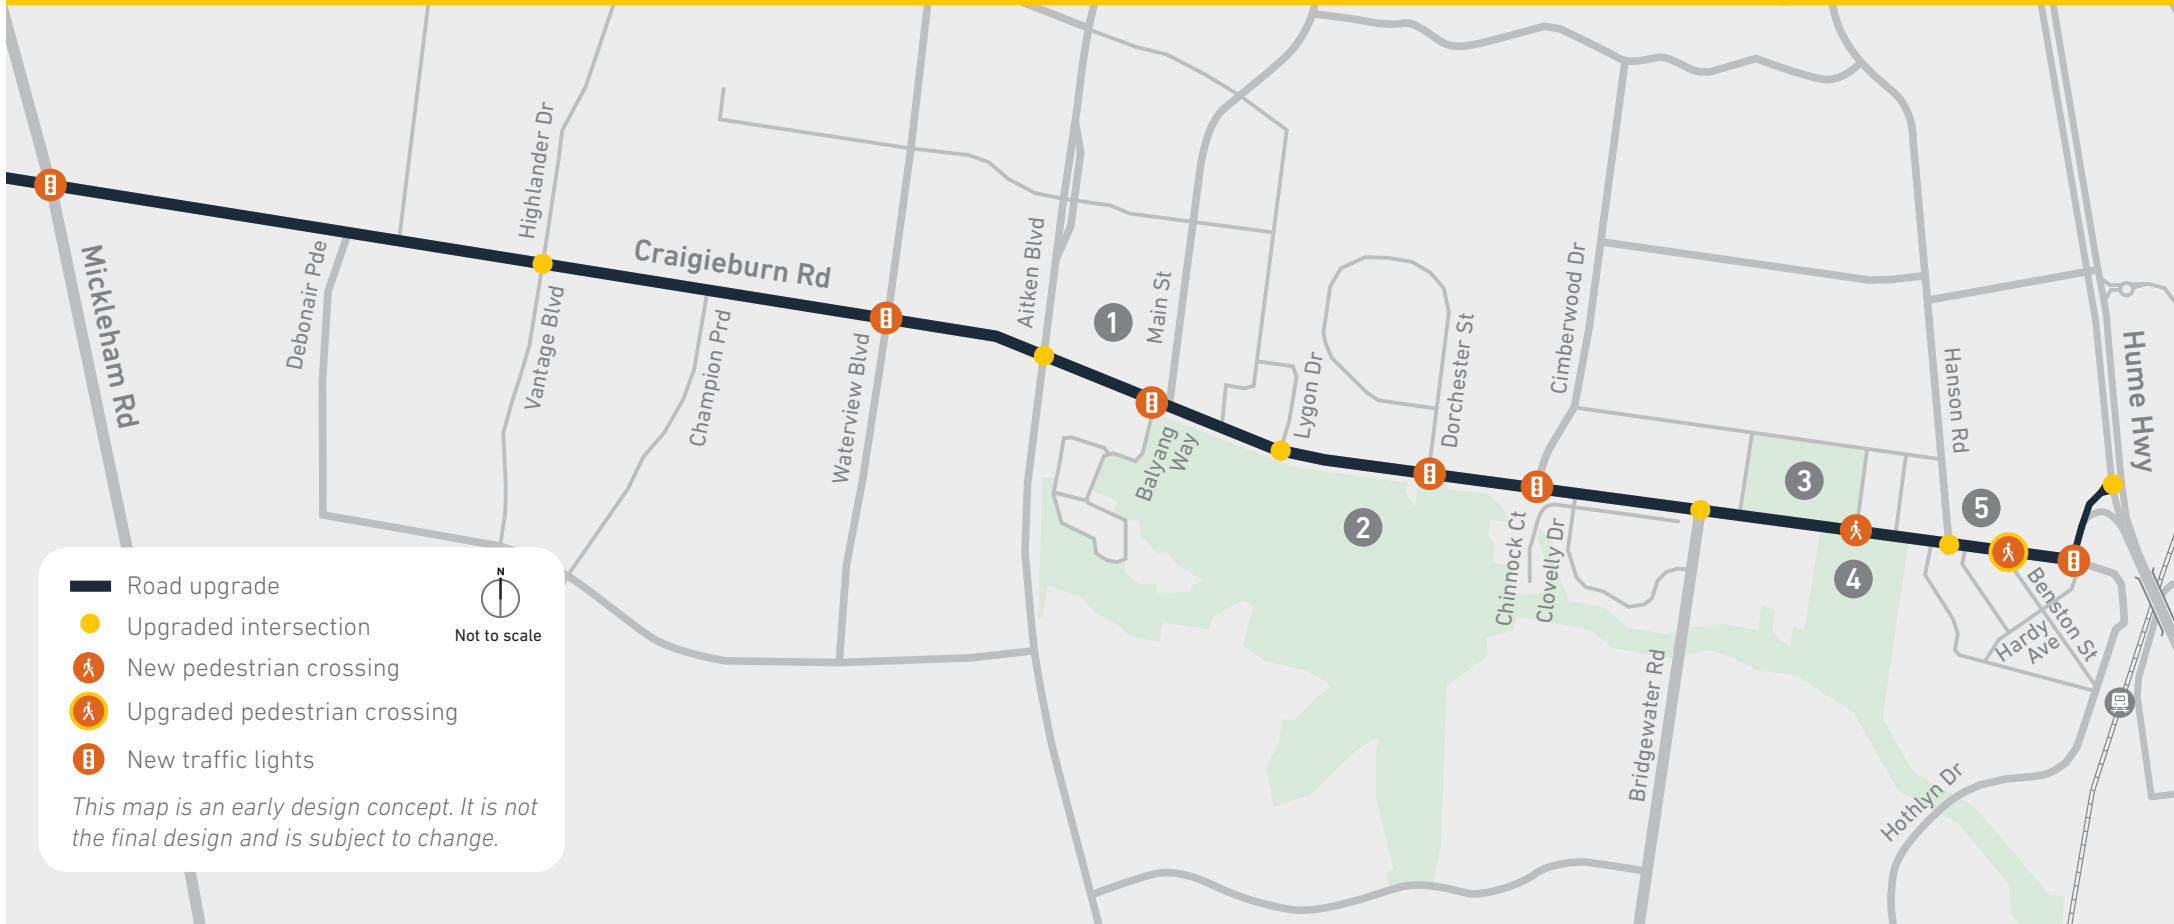

Northern Roads Upgrade

Craigieburn Road, Craigieburn

Community points of interest

- 1 Craigieburn Central
- 2 Craigieburn Sporting Club
- 3 DS Aitken Reserve
- 4 Craigieburn Sports Stadium
- 5 Craigieburn Plaza

Intersection upgrades

Upgrades to intersections can include things such as:

- additional lanes
- slip lanes
- shared user paths
- bus priority treatments
- pedestrian crossings