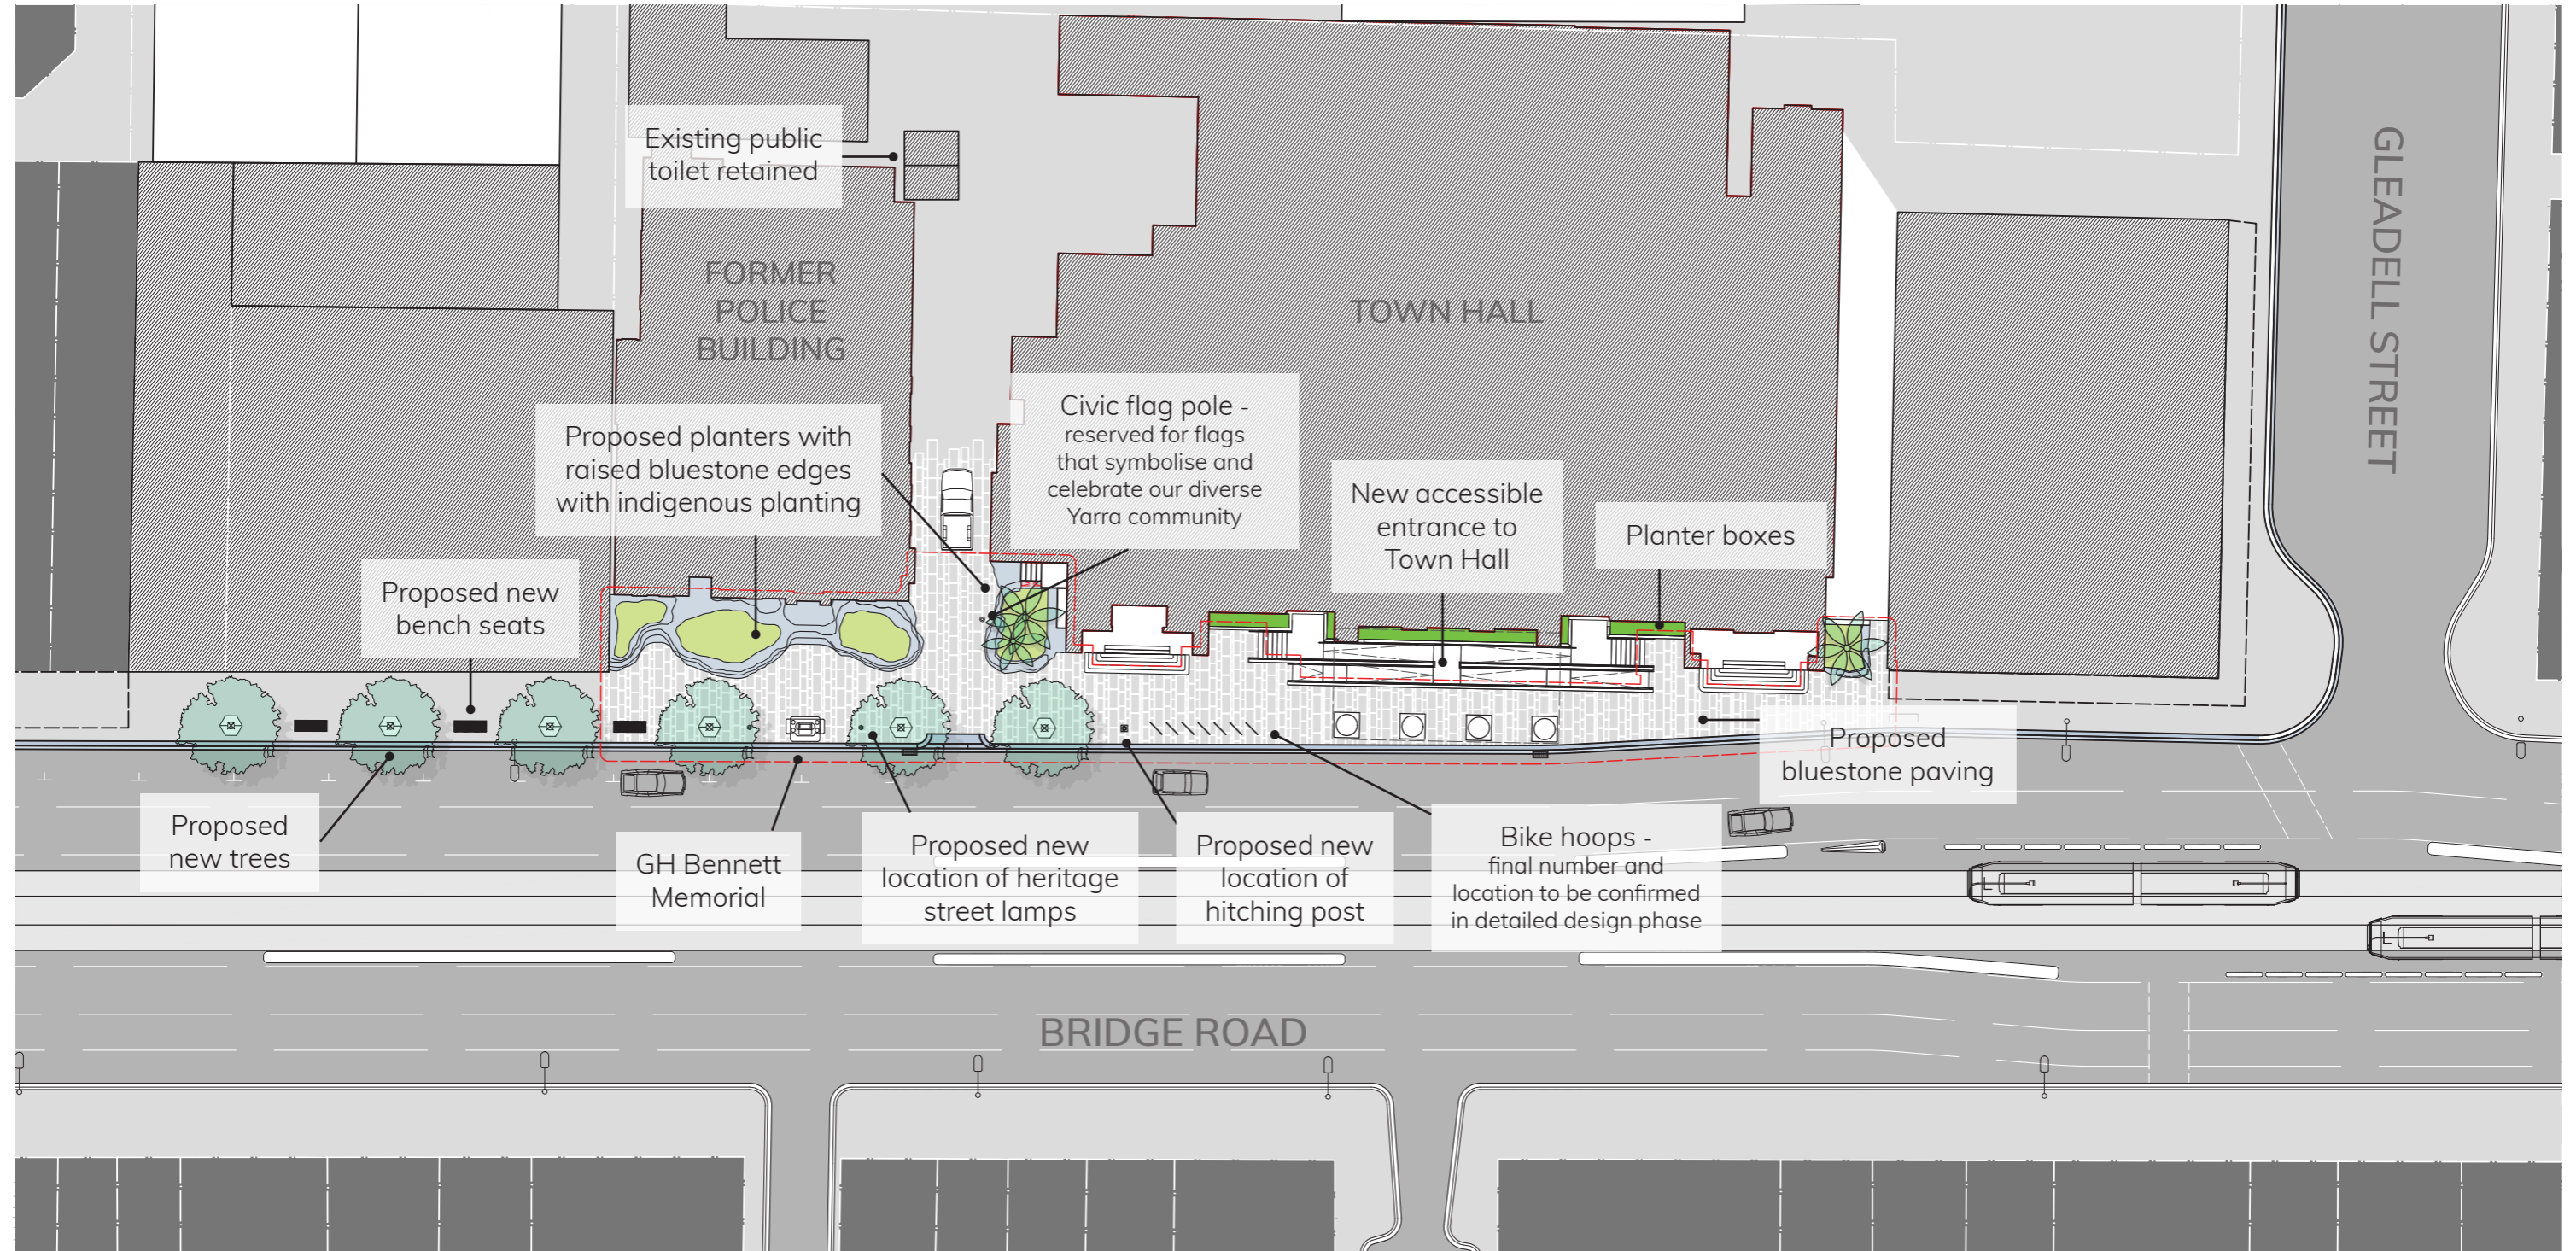

Richmond Town Hall Streetscape Upgrade

Draft Concept Design

MATERIALS LEGEND

- BM Bluestone Module
- BP Bluestone Paving
- BK Bluestone Kerb & Channel

- ASP Asphalt Pavement
- GB1 Mulched Garden Bed
- GB2 Raised Garden Planter