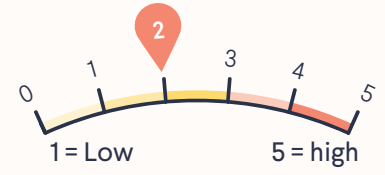

TEMPERATURE INCREASE

Victoria's climate has become hotter and drier and trends are expected to continue

FUTURE (2050)
increase in daily temperatures over **35°C**

By the 2050s, Melbourne is expected to experience a significant increase in the number of days over 35°C.

3+ DAYS in a row over **30°C**
HEATWAVE EMERGENCY

In a heatwave emergency, Yarra activates our Heatwave Plan.

Yarra's Heat vulnerability index

17%
YARRA'S TREE CANOPY

Trees and other greenery help moderate the local climate by shading our streets, parks and buildings.

OUR CLIMATE ACTION

Yarra Council was one of the first jurisdictions in the world to declare a climate emergency

Yarra Council operations are **100%** powered by renewable electricity

69% ELECTRICITY*

Most community carbon emissions in Yarra come from electricity*

- 15% transport.
- 14% natural gas*
- 2% waste (including waste water)

*From residential, commercial and industrial sources