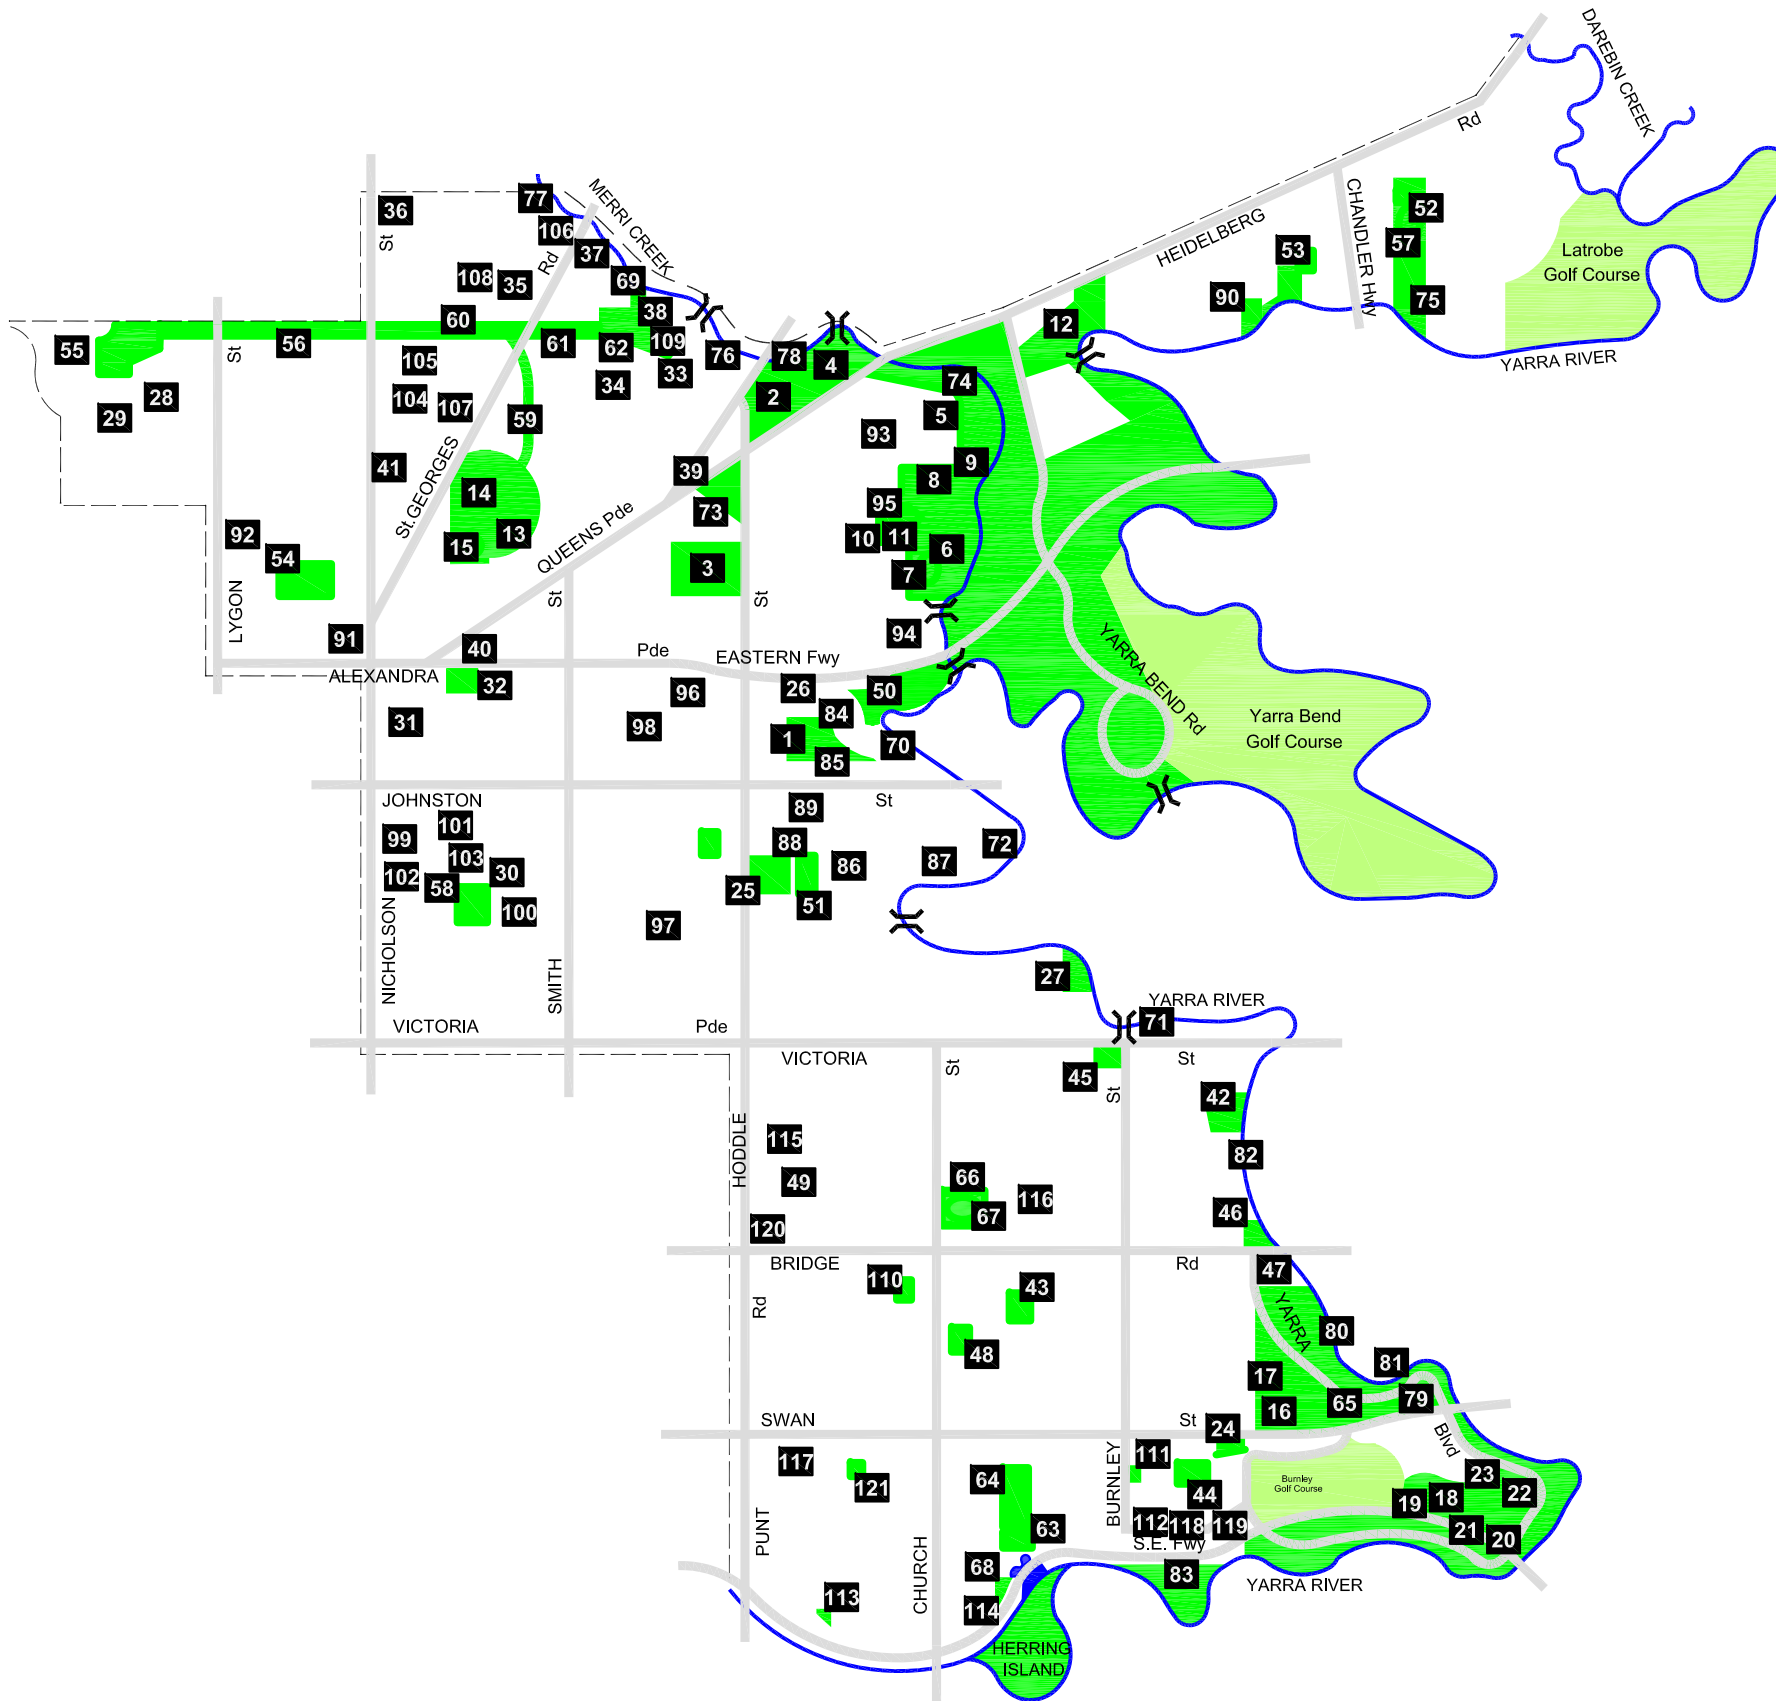

City Of Yarra

Prescribed Areas Map for Consumption of Liquor in Public Places Local Law No.8 (2009)

Reserve Name	Street Address	Suburb	Post Code	Melway Ref
1 VICTORIA PARK	ABBOTSFORD	3067	2C K7	
2 COULSON RESERVE	HEIDELBERG RD	CLIFTON HILL	3068	30 E12
3 DARLING GARDENS	NORTH TCE / HOODLE ST / SOUTH TCE	CLIFTON HILL	3068	2C H3
4 GEORGE KNOTT RESERVE	HEIDELBERG RD	CLIFTON HILL	3068	30 F12
5 QUARRIES PARK	DWYER ST / WRIGHT ST	CLIFTON HILL	3068	2D C3
6 RAMSDEN ST OVAL	FIELD ST / RAMSDEN ST	CLIFTON HILL	3068	2D C4
7 RAMSDEN STREET RESERVE	FIELD ST / RAMSDEN ST	CLIFTON HILL	3068	2D C4
8 WALKER ST OVAL	WALKER ST	CLIFTON HILL	3068	2D D2
9 WALKER ST SOCCER	WALKER ST	CLIFTON HILL	3068	2D D2
10 YAMBLA ST OVAL	YAMBLA ST / WHITE ST	CLIFTON HILL	3068	2D B2
11 YAMBLA ST SOCCER	YAMBLA ST / WHITE ST	CLIFTON HILL	3068	2D B2
12 FAIRFIELD PARK	HEIDELBERG RD / YARRA BEND RD	FAIRFIELD	3078	30 J12
13 EDINBURGH GARDENS OVA. (ALFRED CRESENT OVAL)	ALFRED CRES	FITZROY	3065	2C D1
14 EDINBURGH GARDENS	CNR ST GEORGES RD / BRUNSWICK ST	FITZROY NORTH	3068	2C D1
15 W T PETERSON COMMUNITY OVAL	BRUNSWICK ST	FITZROY NORTH	3068	2C C2
16 BURNLEY PARK	PARK GVE / YARRA BLVD	RICHMOND	3121	2H H10
17 BURNLEY PARK OVAL	PARK GRV / YARRA BLVD	RICHMOND	3121	2H H10
18 K BARTLETT RES. BASTOW SOCCER 1	F R SMITH DR	RICHMOND	3121	59 B1
19 K BARTLETT RES. BASTOW SOCCER 2	F R SMITH DRV	RICHMOND	3121	59 B1
20 K BARTLETT RES. FLETCHER SOCCER 1	YARRA BLVD	RICHMOND	3121	59 B1
21 K BARTLETT RES. FLETCHER SOCCER 2	YARRA BLVD	RICHMOND	3121	59 B1
22 K BARTLETT RES. LOUGHNAN OVAL	F R SMITH DVE / YARRA BVD	RICHMOND	3121	59 B1
23 K BARTLETT RESERVE (EXCL. SPORT FIELD & PAVILLION)	YARRA BOULEVARD / F R SMITH DVE	RICHMOND	3121	59 B1
24 RYAN RESERVE	SWAN ST / STAWELL ST	RICHMOND	3121	2H F11
25 COLLINGWOOD TOWN HALL PARK (ST PHILLIPS RES)	HOODLE ST / STANTON ST	ABBOTSFORD	3067	2C H10
26 MAUGIE ST RESERVE	MAUGIE ST / LULIE ST	ABBOTSFORD	3067	2C K6
27 YARRA RIVER PARKLANDS - FLOCKHART	FLOCKHART ST	ABBOTSFORD	3067	2D E12
28 MCILWRAITH ST RESERVE (PRINCESS HILL PS)	MCILWRAITH ST (B/W PARK & PIGDON ST)	CARLTON NTH	3054	29 J11
29 PIGDON ST MEDIAN STRIP LYGON TO BOWEN	PIGDON ST	CARLTON NTH	3054	29 H11
30 CONDELL ST PARK	CONDELL ST (B/W GEORGE & NAPIER ST)	FITZROY	3065	2C C9
31 GARRYOWEN PARK	LEICESTER ST	FITZROY	3065	2C A5
32 SMITH RESERVE	ALEXANDRA PDE / GEORGE / NAPIER / CECIL STS	FITZROY	3065	2C C5
33 BATSON (RUSHALL STATION) RESERVE	RUSHALL CRS	FITZROY NORTH	3068	30 D11
34 EDWARDS PLACE	FALCONER ST / SCOTCHMER ST	FITZROY NORTH	3068	30 C12
35 INNER CIRCLE - HOLDEN BYRNE RESERVE	HOLDEN ST / BYRNE ST	FITZROY NORTH	3068	30 C11
36 LANGDON RESERVE	MILLER ST / NICHOLSON ST	FITZROY NORTH	3068	30 A10
37 MERRI CK PARKLANDS - BUNDARA ST RESERVE	OFF ST GEORGES RD AND BUNDARA ST	FITZROY NORTH	3068	30 D10
38 MERRI CK PARKLANDS - RUSHALL STATION RESERVE	B/W RAILWAY LINE AND MERRI CREEK	FITZROY NORTH	3068	30 D11
39 RAINES RESERVE	QUEENS PDE	FITZROY NORTH	3068	2C H1
40 TRIANGLE PARK (ALEXANDRA PDE / QUEENS / NAPIER ST)	NAPIER ST / ALEXANDRA PDE	FITZROY NORTH	3068	2C C4
41 BROOKES CRESCENT RESERVE	BROOKES CRES NTH	FITZROY NORTH	3068	2C A1
42 ANNETTES PLACE (RIVER ST RESERVE)	RIVER ST	RICHMOND	3121	2H H4
43 DAME NELLIE MELBA MEMORIAL RESERVE	COPPIN ST	RICHMOND	3121	2H C7
44 GOLDEN SQUARE	MADDEN GVE	RICHMOND	3121	2H F11
45 WILLIAMS RESERVE	VICTORIA ST / BURNLEY ST	RICHMOND	3121	2H F2
46 YARRA RIVER PARKLANDS - O'CONNELL RESERVE	BRIDGE RD	RICHMOND	3121	2H H7
47 YARRA RIVER PARKLANDS - CRN BRIDGE AND YARRA BOULEVARD	CRN BRIDGE AND YARRA BOULEVARD	RICHMOND	3121	2H H7
48 CAIRNS RESERVE	LYNDHURST ST.	RICHMOND	3121	2H A8
49 BOWEN ST PARK	BOWEN ST	RICHMOND	3121	2G H5
50 DIGHTS FALLS RESERVE	TRENERRY CRS	ABBOTSFORD	3067	2D A6
51 GAHANS RESERVE	PARK ST / VERE ST	ABBOTSFORD	3067	2C J10
52 ALPHINGTON PARK	B/W PARKVIEW & VIEW ST	ALPHINGTON	3078	31 C12
53 COATE PARK	COATE AVE	ALPHINGTON	3078	31 A12
54 CURTAIN SQUARE	CURTAIN ST / RATHDOWN ST	CARLTON NTH	3054	2B J2
55 INNER CIRCLE - HARDY GALLAGHER RESERVE	GARTON ST TO WILSON ST	CARLTON NTH	3054	2B H10
56 INNER CIRCLE - LYGON TO NICHOLSON	PARK ST NICHOLSON TO LYGON	CARLTON NTH	3054	30 A11
57 ALPHINGTON PARK OVAL	PARKVIEW RD	FAIRFIELD	3078	31 B12
58 AHERTON RESERVE	NAPIER ST	FITZROY	3065	2C B10
59 INNER CIRCLE - MARK ST RESERVE	CAPITAL CITY TRAIL (B/W ST GEORGES RD & ALFRED CR)	FITZROY NORTH	3068	30 C11
60 INNER CIRCLE - JANET MILLMAN RESERVE	PARK ST (B/W NICHOLSON & ST GEORGES)	FITZROY NORTH	3068	30 B11
61 INNER CIRCLE - ST GEORGES RD TO BENNETT ST	PARK ST (BENNETT TO ST GEORGES RD)	FITZROY NORTH	3068	30 C11
62 INNER CIRCLE - THOMAS KIDNEY RESERVE	PARK ST / RUSHALL ST TO BENNETT ST	FITZROY NORTH	3068	30 D11
63 ALLEN BAIN RESERVE	MARY ST	RICHMOND	3121	2H B12
64 BARKLY GARDENS	MARY ST	RICHMOND	3121	2H B11
65 CIRCUS SITE	SWAN ST	RICHMOND	3121	2H J10
66 CITIZENS PARK	CHURCH ST / HIGHETT ST	RICHMOND	3121	2H B5
67 CITIZENS PARK OVAL	CHURCH ST / HIGHETT ST	RICHMOND	3121	2H B5
68 MCCONCHIE RESERVE	MARY ST	RICHMOND	3121	2M B2
69 MERRI CK LINEAR RESERVE (ST GEORGES RD TO HOLDEN)	ST GEORGES RD TO HOLDEN	FITZROY NORTH	3068	30 D10
70 YARRA LINEAR RESERVE (DIGHTS FALLS - JOHNSON ST)		ABBOTSFORD	3121	2D B6
71 YARRA LINEAR RESERVE (WALMER ST FOOTBRIDGE)	WALMER ST FOOTBRIDGE TO VICTORIA ST	ABBOTSFORD	3121	2D F12
72 YARRA LINEAR RESERVE ST HELIERS - GIPPS ST	ST HELIERS TO GIPPS ST FOOTBRIDGE	ABBOTSFORD	3121	2D D9
73 MAYORS PARK (EXCLUDES COLLINGWOOD LEISURE CENTRE)	TURNBULL ST/HEIDELBERG RD/HOODLE ST	CLIFTON HILL	3068	2C J1
74 MERRI CK PARKLANDS - HALL RESERVE	THE ESPLANADE	CLIFTON HILL	3068	2D E1
75 ALPHINGTON PARK WETLAND	PARKVIEW RD	FAIRFIELD	3078	31 C12
76 MERRI CK LINEAR RESERVE (HOLDEN ST TO QUEENS PDE)	HOLDEN ST TO QUEENS PCE	FITZROY NORTH	3068	30 D11
77 MERRI CK LINEAR RESERVE (MORELAND BOUNDARY TO OTTERY RES)	SUMNER PARK TO OTTERY RES	FITZROY NORTH	3068	30 C9
78 MERRI CK LINEAR RESERVE (QUEENS PDE TO HEIDELBERG)	QUEENS PDE TO HEIDELBERG	FITZROY NORTH	3068	30 E12
79 SWAN ST (YARRA BOULEVARD) RESERVE	SWAN ST / YARRA BLV (OPP AMRAD)	RICHMOND	3121	2H K10
80 YARRA LINEAR RESERVE (BRIDGE RD - RAILWAY LINE)		RICHMOND	3121	2H H7
81 YARRA LINEAR RESERVE (RAILWAY LINE-SWAN ST)		RICHMOND	3121	2H J10
82 YARRA LINEAR RESERVE (VICTORIA ST- BRIDGE RD)		RICHMOND	3121	2H H3
83 YARRA RIVER PARKLANDS - LOYS PADDOCK	SNOW ST	RICHMOND	3121	2M F1
84 BATH ST RESERVE	BATH ST / TRENERRY CR	ABBOTSFORD	3067	2C K7
85 BREARLY RESERVE (EXISTING RED GUM IN THE RESERVE)	TURNER ST / BATH ST	ABBOTSFORD	3067	2C K7
86 BROWNS RESERVE	NICHOLSON ST	ABBOTSFORD	3067	2C K10
87 CLARKE STREET RESERVE	CLARKE STREET	ABBOTSFORD	3067	2D B10
88 EDDY CRT RESERVE	VERE ST	ABBOTSFORD	3067	2C J9
89 STUDLEY ST RESERVE	STUDLEY ST	ABBOTSFORD	3067	2C K9
90 RUDDER GRANGE	ALPHINGTON ST	ALPHINGTON	3078	31 A12
91 NICHOLSON & PRINCES STS PARK	NICHOLSON & PRINCES STS	CARLTON NTH	3054	2B K4
92 SHAKESPEARE STREET RESERVE	SHAKESPEARE ST	CARLTON NTH	3054	2B H1
93 CLIFTON RESERVE	CNR CLIFTON ST / ROW	CLIFTON HILL	3068	2D D1
94 GRAY ST RESERVE	GRAY ST (CNR TRENERRY)	CLIFTON HILL	3068	2D B5
95 YAMBLA ST RESERVE	YAMBLA ST / WRIGHT ST	CLIFTON HILL	3068	2D B2
96 ALEXANDER ST RESERVE	ALEXANDER ST	COLLINGWOOD	3066	2C G6
97 CAMBRIDGE STREET RESERVE	COLLINGWOOD	COLLINGWOOD	3066	2C E11
98 MCNAMARA STREET RESERVE	KEELE ST / GOLD ST	COLLINGWOOD	3066	2C G6
99 FRANK KING PARK (BELL STREET)	BELL ST	FITZROY	3065	2C A8
100 GEORGE ST RESERVE	GEORGE ST / CHARLES ST	FITZROY	3065	2C C10
101 GREEVES STREET RESERVE	GREEVES ST / YOUNG ST	FITZROY	3065	2C B8
102 KING WILLIAM RESERVE	CNR KING WILLIAM ST, EAST OF FITZROY ST	FITZROY	3065	2C A9
103 WHITLAM PLACE	MOOR ST / NAPIER ST	FITZROY	3065	2C B9
104 BATMAN ST RESERVE	BATMAN ST	FITZROY NORTH	3068	30 A12
105 LIVERPOOL ST PARK	LIVERPOOL ST	FITZROY NORTH	3068	30 A11
106 OTTERY RESERVE	ST GEORGES RD / MILLER ST	FITZROY NORTH	3068	30 D10
107 PIEDMONTES CORNER	CNR SCOTCHMER ST / ST GEORGES RD	FITZROY NORTH	3068	30 B12
108 PORTER ST RESERVE	HOLDEN ST / PORTER ST	FITZROY NORTH	3068	30 B11
109 RUSHALL STATION PATHWAY	ADJACENT TO TRAIN LINE	FITZROY NORTH	3068	30 D12
110 ALEXANDER RESERVE (BEN ALEXANDER PLAYGROUND)	B/W BERRY ST & HODGSON TCE	RICHMOND	3121	2H A6
111 ATHOL J BROWN RESERVE	CRN BURNLEY ST & MADDEN GVE	RICHMOND	3121	2H E11
112 BARKLY AVE & GIBDON ST	BARKLY AVE & GIBDON ST WEST SIDE	RICHMOND	3121	2H E12
113 CHARLES EVANS RESERVE	CUBITT ST	RICHMOND	3121	2L H1
114 DURHAM ST RESERVE	DURHAM ST	RICHMOND	3121	2M A2
115 EGAN PLACE RESERVE	EGAN ST / EGAN PLACE	RICHMOND	3121	2G J4
116 MURPHY ST RESERVE	MURPHY ST / COPPIN ST	RICHMOND	3121	2H C5
117 STEPHENSON ST RESERVE	STEPHENSON ST / DOVER ST	RICHMOND	3121	2G H10
118 TWICKENHAM CRS & GIBDON ST	TWICKENHAM CRS & GIBDON ST EAST SIDE	RICHMOND	3121	2H G12
119 TWICKENHAM RESERVE	TWICKENHAM CR NEAR LOYOLA GV	RICHMOND	3121	2H G12
120 URBAN ART SQUARE	BRIDGE RD / HOODLE ST	RICHMOND	3121	2G G5
121 WHITE STREET PARK	WHITE ST	RICHMOND	3121	2G J10