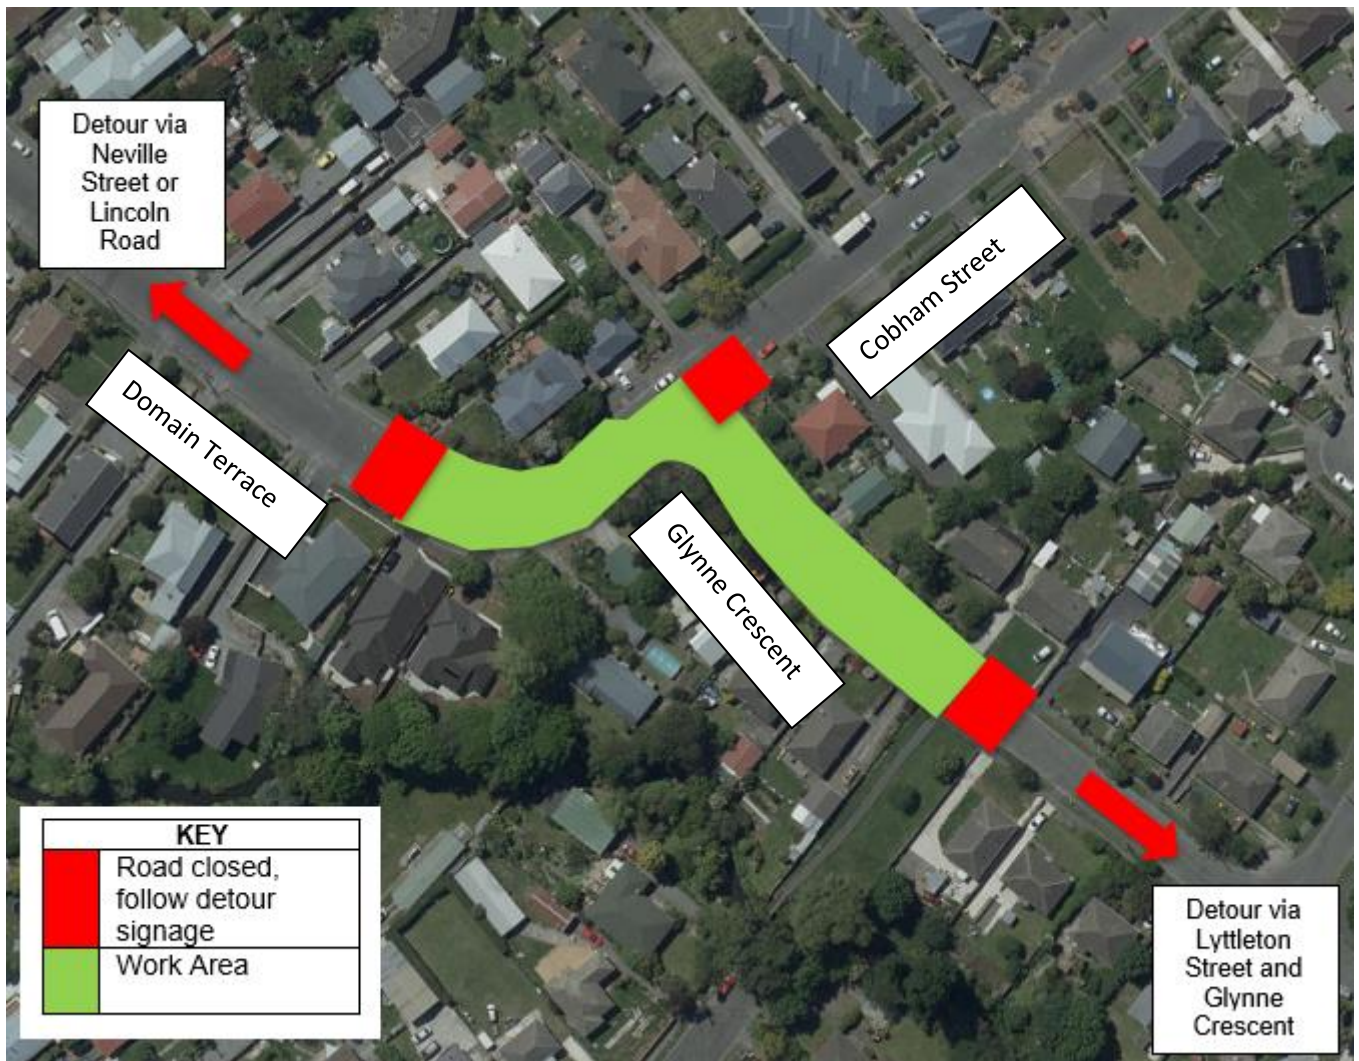

For online updates head to: <https://isaac.co.nz/projects/ongoing/mcr-cashmere-annex>

Thanks for your patience as we work in your area

Noise

There may be increased noise, dust and vibrations during work but it shouldn't impact on your power, water, gas or phone services.

Safety

Safety is our biggest priority so please keep children and pets away from worksites.

Other projects

Learn more about the Council's road and pipe works.

ccc.govt.nz/works