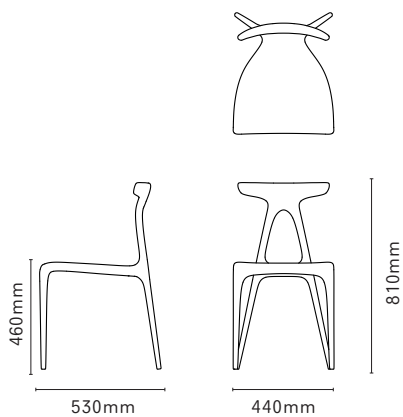

ALPHA

STACKABLE CHAIR

The Alpha chair is a solid-wood all-purpose stackable chair produced using the latest production technologies of shaped wooden furniture. The name Alpha is derived from the strong architectural gesture that gives the chair its inherent strength: the A shaped structure of the back legs and backrest that are organically and sensually moulded into one. The Alpha Chair also comes with the option of an upholstered leather seat for added comfort.

Dimensions. L 530mm x W 440mm x H 810mm
Materials. Solid Oak / Solid Ebonised Oak / Solid Walnut

MADE IN RATIO
info@madeinratio.com
www.madeinratio.com
+44 207 033 3434