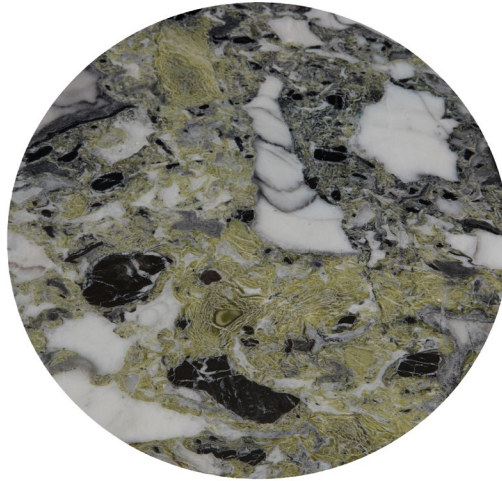

PRIMAVERA ROUND MARBLE TABLE TOP 1400

Hidden between the deep gorges and snow-capped peaks of China's southwestern province, our oriental marble is quarried in Yunnan's majestic landscapes. Named Primavera but often described as a black, green and white metamorphic conglomerate, the marble is unusual due to its extreme random figuring and bold pattern. The alternating bright green, which is ground with white inlays and thin black veining ensures that each table top is completely unique. The Primavera range includes an 1,100mm and 1,400mm table top.

PRIMAVERA ROUND MARBLE TABLE TOP
1400

Code
TOPT02PR

Year of Design 2019
Material Marble
Finish Polished

PRIMAVERA ROUND MARBLE TABLE TOP 1400

Process

Marble table top with black painted ply supporting plate.