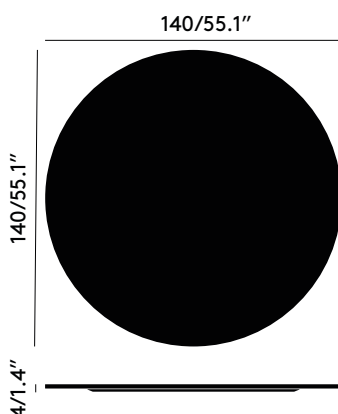

PRIMAVERA ROUND MARBLE TABLE TOP 1400

Hidden between the deep gorges and snow-capped peaks of China's southwestern province, our oriental marble is quarried in Yunnan's majestic landscapes. Named Primavera but often described as a black, green and white metamorphic conglomerate, the marble is unusual due to its extreme random figuring and bold pattern. The alternating bright green, which is ground with white inlays and thin black veining ensures that each table top is completely unique. The Primavera range includes an 1,100mm and 1,400mm table top.

PRIMAVERA ROUND MARBLE TABLE TOP
1400

Code
TOPT02PR

Year of Design 2019
Material Marble
Finish Polished

PRIMAVERA ROUND MARBLE TABLE TOP 1400

Process

Marble table top with black painted ply supporting plate.

Cleaning Instructions

Clean with a soft damp cloth. No abrasive agents.

Country of origin

China

Packaging

Height	0.1 m/3.94 in
Width	1.53 m/60.24 in
Length	1.53 m/60.24 in
Weight	120 kg/264.55 lb

Product Weight

80 kg/176.37 lb