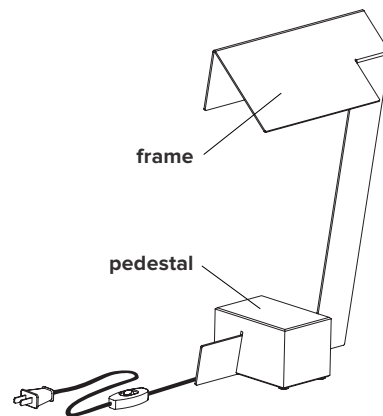

CLARK TABLE

type	table	
materials	frame :	brass (BR) powder coated aluminium (BL/WH)
	pedestal :	marble
	lamp tube :	frosted glass
	wire:	vinyl (UL) / nylon (CE)
wire length	96" / 2438 mm switch positioned at 18" from body	
weight	8.5 lb / 3.9 kg	
light bulb	LED (included), 4,5W	
sockets	G9	
voltage	120V / 240V	
certifications		
notes	<ul style="list-style-type: none"> - additional charges for modifications or for special orders - lead time between 7-9 weeks - dimensions are approximate and may vary slightly 	

ORDER GUIDE: SKU

COLLECTION	MODEL	FINISH	
CLA clark	01	BR brass	= CLA01BR example
		BL black	
		WH white	
CLA	01	BR	

FINISH

brass

flat black

flat white

marble pedestal

LIGHT BULB

G9 SOCKETS

Frosted
4.5W
100V-120V / 240V
450 Lumens
2700 K
25 000 H
CRI ≥80
2 years warranty

SPHERES

tube \varnothing 1" / 27 mm
length \pm 2" / 60 mm