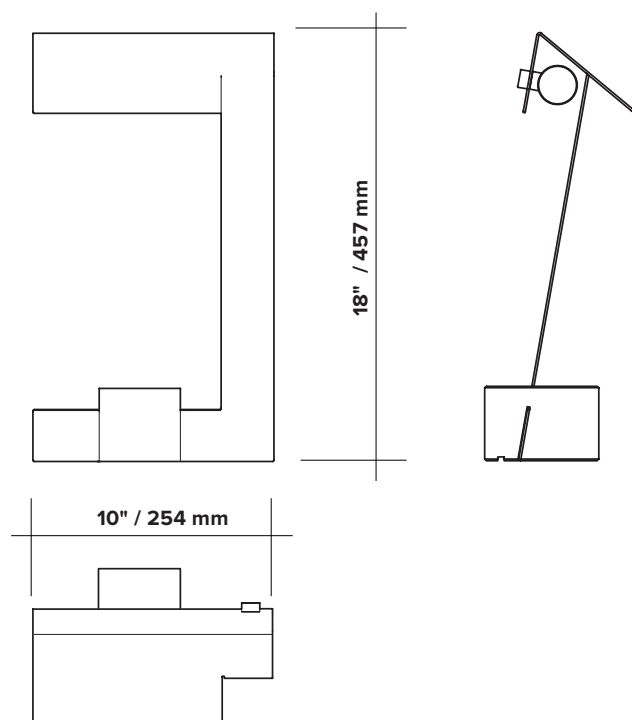

CLARK TABLE

type	table	
materials	frame :	brass (BR) powder coated aluminium (BL/WH)
	pedestal :	marble
	lamp tube :	frosted glass
	wire:	vinyl (UL) / nylon (CE)
wire length	96" / 2438 mm switch positioned at 18" from body	
weight	8.5 lb / 3.9 kg	
light bulb	LED (included), 4,5W	
sockets	G9	
voltage	120V / 240V	
certifications		
notes	<ul style="list-style-type: none"> - additional charges for modifications or for special orders - lead time between 7-9 weeks - dimensions are approximate and may vary slightly 	

ORDER GUIDE: SKU

COLLECTION	MODEL	FINISH	
CLA clark	01	BR brass	= CLA01BR example
		BL black	
		WH white	
CLA	01	BR	

FINISH

brass

flat black

flat white

marble pedestal

LIGHT BULB

G9 SOCKETS

Frosted
4.5W
100V-120V / 240V
450 Lumens
2700 K
25 000 H
CRI ≥80
2 years warranty

SPHERES

tube \varnothing 1" / 27 mm
length \pm 2" / 60 mm