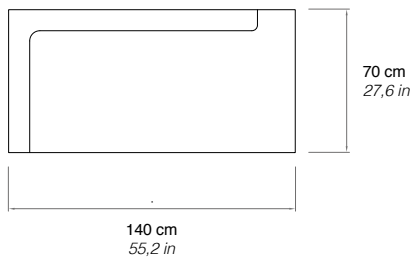

2007

**SOFTCRETE**

Ross Lovegrove

**Modular couch of soft polyurethane, finished by hand with Guflac® Ultra.  
Suitable also for outdoor use.**