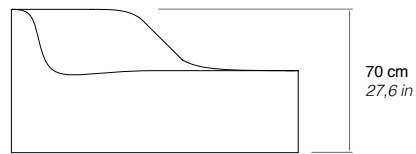

2007

**SOFTCRETE**

Ross Lovegrove

**Modular couch of soft polyurethane, finished by hand with Guflac® Ultra.  
Suitable also for outdoor use.**