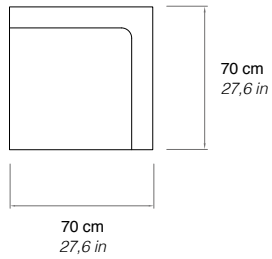

2007

**SOFTCRETE**

Ross Lovegrove

**Modular couch of soft polyurethane, finished by hand with Guflac® Ultra.  
Suitable also for outdoor use.**