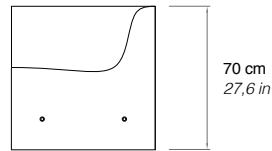

2007

**SOFTCRETE**

Ross Lovegrove

**Modular couch of soft polyurethane, finished by hand with Guflac® Ultra.  
Suitable also for outdoor use.**