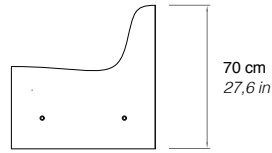

2007

**SOFTCRETE**

Ross Lovegrove

**Modular couch of soft polyurethane, finished by hand with Guflac® Ultra.  
Suitable also for outdoor use.**