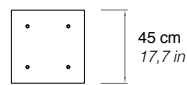

2007

**SOFTCRETE**

Ross Lovegrove

**Modular couch of soft polyurethane, finished by hand with Guflac® Ultra.  
Suitable also for outdoor use.**