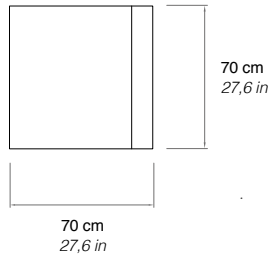

2007

**SOFTCRETE**

Ross Lovegrove

**Modular couch of soft polyurethane, finished by hand with Guflac® Ultra.  
Suitable also for outdoor use.**