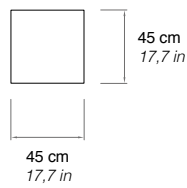

2007

**SOFTCRETE**

Ross Lovegrove

**Modular couch of soft polyurethane, finished by hand with Guflac® Ultra.  
Suitable also for outdoor use.**