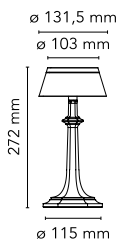

Bon Jour Versailles Small

by Philippe Starck , 2017

Table lamp providing diffuse light. Injection molded polymethylmethacrylate clear transparent base and diffuser. Electroplated/painted top cover in ABS. Edge Lighting technology light source. Power cord length 200 cm, with dimmer switch that provide ON-OFF functions and 10-100 % light adjustment. Plug-in power supply with interchangeable plugs.

Mounting	Table
Environment	Indoor
Weight	0,28 Kg
Light sources available	1 x EDGE LIGHTING 2,5W 136lm 2700K CRI 90 [i] Dimmable
Emergency	Without
Dimmer	Included
Voltage	100-240/24V
Power	3,5W
Battery	No
Supply included	No