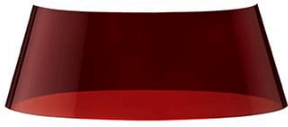

Bon Jour Versailles Small

by Philippe Starck , 2017

Table lamp providing diffuse light. Injection molded polymethylmethacrylate clear transparent base and diffuser. Electroplated/painted top cover in ABS. Edge Lighting technology light source. Power cord length 200 cm, with dimmer switch that provide ON-OFF functions and 10-100 % light adjustment. Plug-in power supply with interchangeable plugs.

Materials Polymethylmethacrylate

Colors  F1042057 - Chrome
 F1042015 - Copper

Certificate    

Bon Jour Versailles Small

by Philippe Starck , 2017

F1036000
Crown - Transparent

F1036007
Crown - Fabric

F1036019
Crown - Yellow

F1036070
Crown - Amber

F1036088
Crown - Rattan

F1036030
Crown - Fumée

F1036035

Crown - Red