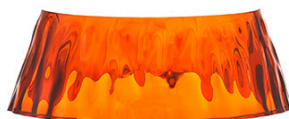

Bon Jour Versailles Small

by Philippe Starck , 2017

Table lamp providing diffuse light. Injection molded polymethylmethacrylate clear transparent base and diffuser. Electroplated/painted top cover in ABS. Edge Lighting technology light source. Power cord length 200 cm, with dimmer switch that provide ON-OFF functions and 10-100 % light adjustment. Plug-in power supply with interchangeable plugs.

Materials Polymethylmethacrylate

Colors  F1042057 - Chrome
 F1042015 - Copper

Certificate    

Bon Jour Versailles Small

by Philippe Starck , 2017

F1036000
Crown - Transparent

F1036007
Crown - Fabric

F1036019
Crown - Yellow

F1036070
Crown - Amber

F1036088
Crown - Rattan

F1036030
Crown - Fumée

F1036035

Crown - Red