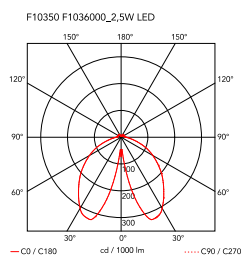

Bon Jour Versailles Small

by Philippe Starck , 2017

Table lamp providing diffuse light. Injection molded polymethylmethacrylate clear transparent base and diffuser. Electroplated/painted top cover in ABS. Edge Lighting technology light source. Power cord length 200 cm, with dimmer switch that provide ON-OFF functions and 10-100 % light adjustment. Plug-in power supply with interchangeable plugs.

Mounting	Table
Environment	Indoor
Weight	0,28 Kg
Light sources available	1 x EDGE LIGHTING 2,5W 136lm 2700K CRI 90 [i] Dimmable
Emergency	Without
Dimmer	Included
Voltage	100-240/24V
Power	3,5W
Battery	No
Supply included	No