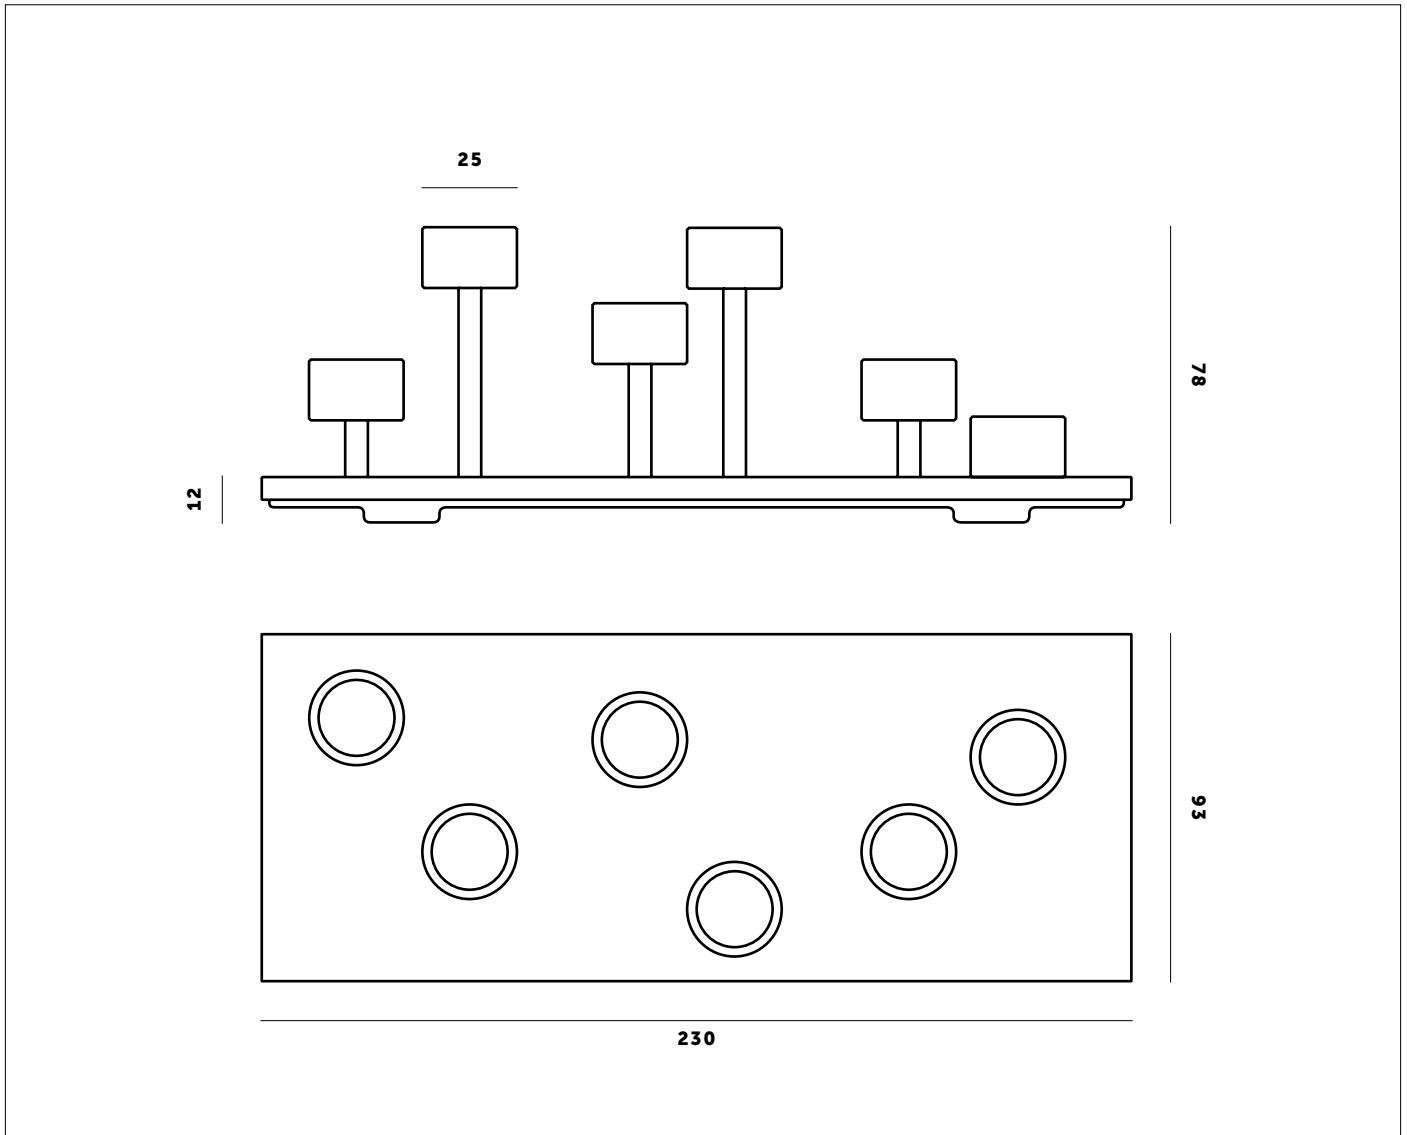

BUSTER + PUNCH

MACHINED / CANDELABRA

TECH SPEC

MACHINED / CANDELABRA / BLACK

MACHINED / CANDELABRA / BRASS

CANDELABRA

MACHINED plate made out of brushed solid STEEL, BRASS or BLACK metal comes complete with 6 tall candle holders.

busterandpunch.com
info@busterandpunch.com

BUSTER + PUNCH

MACHINED / CANDELABRA

FINISH	SKU
 Steel	UK-MA-CAN-ST-A
 Brass	UK-MA-CAN-BR-A
 Matt Black	UK-MA-CAN-BL-A

CARE INSTRUCTIONS

To remove dust: Wipe with soft dry cloth in the same direction as the brush pattern to avoid scratching the metal.
To remove wax: Pour hot water until the wax comes off.