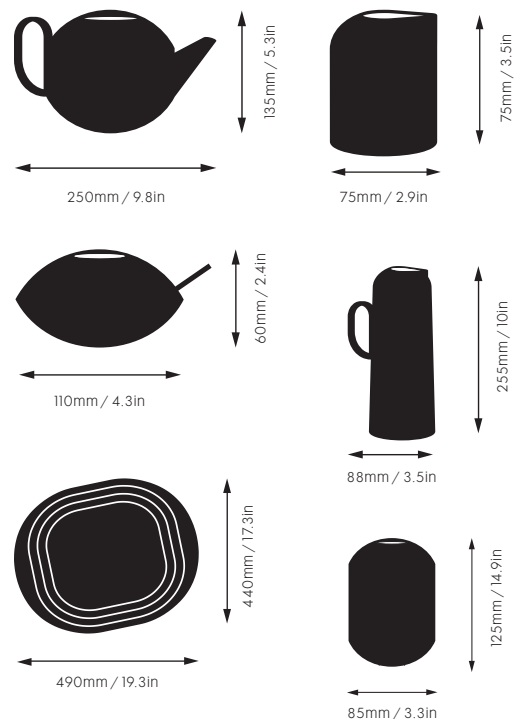

Technical Specification Sheet

Form Tea Set

Form Tea Set calls to a forgotten era and is the sophisticated way to serve British afternoon tea. A six-piece set all formed in solid brass includes tea pot, jug, tea caddy, milk jug, sugar dish & spoon and stamped tray, all available individually and every base etched with the Eclectic logo.

Process	Form Tray Square — Solid brass sheet pressed with strengthening ribs with an etch logo on the base and left unlacquered. Other items — Made from spun and welded brass sheet, polished then dipped in a warm gold wash and left unlacquered. Etched logo on base.	
Year of Design	2013	
Material	Brass	
Product Code	Form Tray Square	FTR01BR
	Form Teapot	FTPO1
	Form Caddy	FTCO1BR
	Form Sugar Dish & Spoon	FSBO1BR
	Form Jug	FWCO1BR
	Form Milk Jug	FMJO1BR
Type	Tea set	
Colour	● Gold	
Product Testing	Design to comply with BS-EN requirements	
Care Instructions	This product is hand-made and variations will occur between products. This product is un-lacquered. Your item will develop a natural patina as it oxidises, we believe that this enhances the beauty of the product as it is the nature of the material. Always rinse before use. Wash in warm soapy water and dry with a soft cloth. Not dish-washer safe. Not microwave safe. Do not use abrasive agents as this will damage the surface. Foods with high acidity levels will accelerate the process of oxidation.	

Packaging (cm)	L	W	H
	FTR01BR	52.0	52.0
FTPO1	20.0	15.0	15.0
FTCO1BR	9.0	9.0	13.0
FSBO1BR	12.0	12.0	8.0
FWCO1BR	9.0	19.0	25.0
FMJO1BR	9.0	9.0	13.0

Packaged Weight (kg)	
FTR01BR	1.29
FTPO1	0.6
FTCO1BR	0.22
FSBO1BR	0.24
FWCO1BR	0.57
FMJO1BR	0.19

Product Weight (kg)	
	FTR01BR
FTPO1	0.6
FTCO1BR	0.18
FSBO1BR	0.17
FWCO1BR	0.4
FMJO1BR	0.14

Dimensions (cm)	
FTR01BR	H2.7 W49.0 D44.0
FTPO1	H13.5 W25.0 D14.5
FTCO1BR	H12.5 W8.5 D8.5
FSBO1BR	H6.0 W11.0 D11.0
FWCO1BR	H25.5 W14.5 D8.8
FMJO1BR	H9.0 W7.5 D7.5