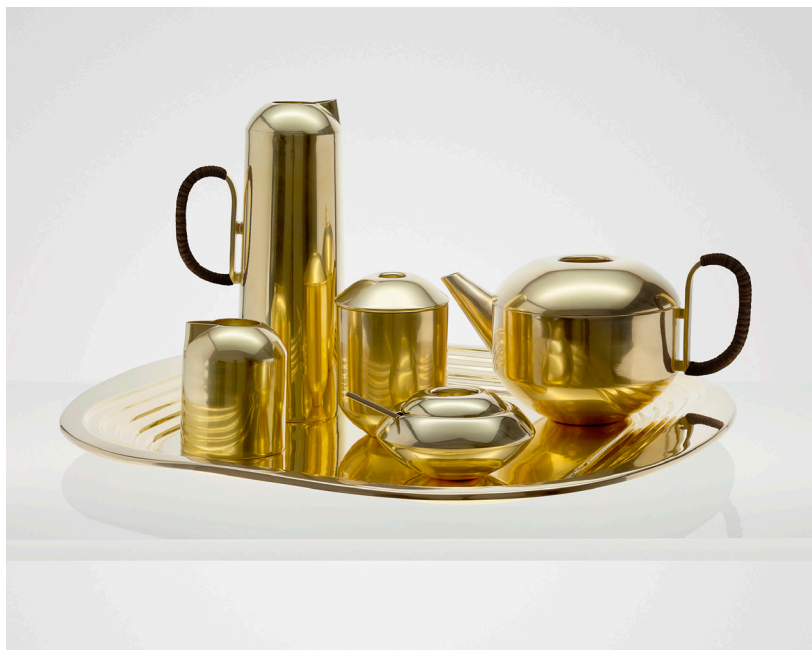

Technical Specification Sheet

Form Tea Set

Form Tea Set calls to a forgotten era and is the sophisticated way to serve British afternoon tea. A six-piece set all formed in solid brass includes tea pot, jug, tea caddy, milk jug, sugar dish & spoon and stamped tray, all available individually and every base etched with the Eclectic logo.

Process	Form Tray Square — Solid brass sheet pressed with strengthening ribs with an etch logo on the base and left unlacquered. Other items — Made from spun and welded brass sheet, polished then dipped in a warm gold wash and left unlacquered. Etched logo on base.	
Year of Design	2013	
Material	Brass	
Product Code	Form Tray Square	FTR01BR
	Form Teapot	FTPO1
	Form Caddy	FTCO1BR
	Form Sugar Dish & Spoon	FSBO1BR
	Form Jug	FWCO1BR
	Form Milk Jug	FMJO1BR
Type	Tea set	
Colour	● Gold	
Product Testing	Design to comply with BS-EN requirements	
Care Instructions	This product is hand-made and variations will occur between products. This product is un-lacquered. Your item will develop a natural patina as it oxidises, we believe that this enhances the beauty of the product as it is the nature of the material. Always rinse before use. Wash in warm soapy water and dry with a soft cloth. Not dish-washer safe. Not microwave safe. Do not use abrasive agents as this will damage the surface. Foods with high acidity levels will accelerate the process of oxidation.	