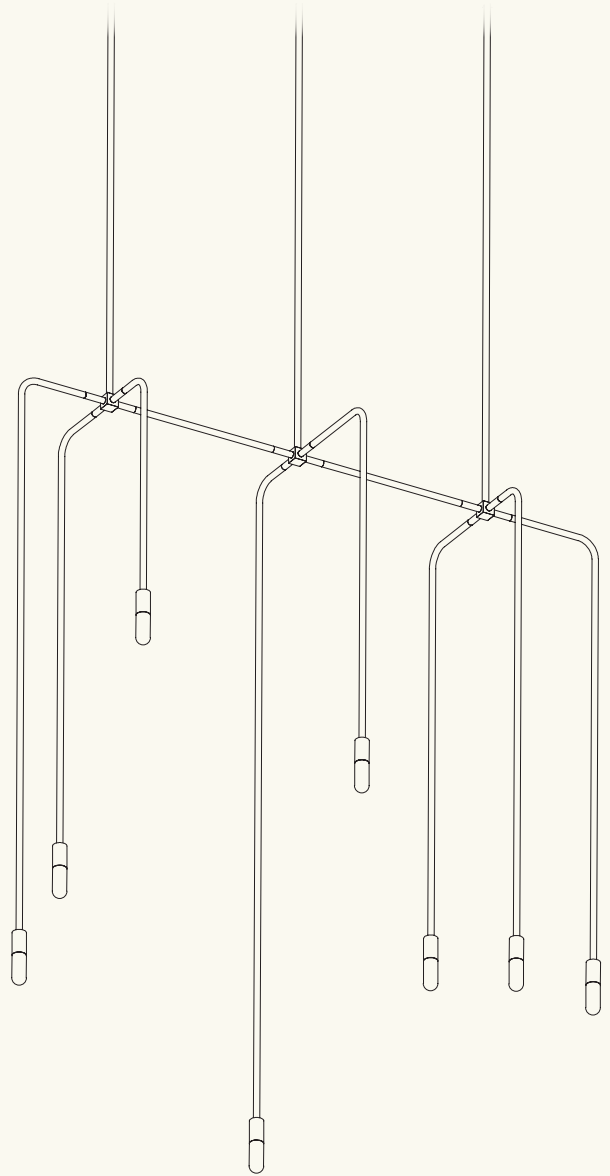

# Beaubien ATELIER 01

# Beaubien ATELIER 01

Guided by the images of a waterfall and a weeping willow, the Beaubien Atelier 01 provides a vertical focal point that elevates the room it lives in. When viewed from afar, its delicate rose hue seems to change before our very eyes, as if the light itself was warming up; the elusive nature of the Beaubien Atelier 01 creates a dreamlike, meditative atmosphere, both comforting and striking.

#### CONSTRUCTION

- powder coated aluminum and brass body
- milk glass globe

#### DIMENSIONS

- Width 20.5" / 52 cm
- Length 54.25" / 138 cm
- Height (frame) 60" / 153 cm
- Total height to be determined upon order