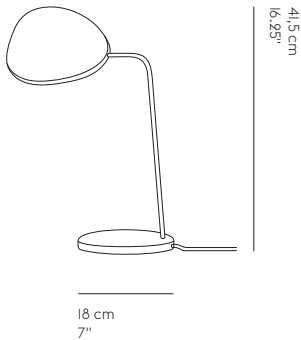

# LEAF TABLE LAMP – US VERSION

**BROBERG & RIDDERSTRÅLE ON THE DESIGN** “The Leaf Table Lamp is inspired by the leaves of a tree, giving the design an organic and friendly appearance. The expression of the lamp changes according to the perspective of its viewer, transforming the shape into a graphic form. With an adjustable shade and dimmable light, the Leaf Table Lamp adds a quiet and refined touch to any space.”

15,5 x 18,5 cm  
6"x7.25"