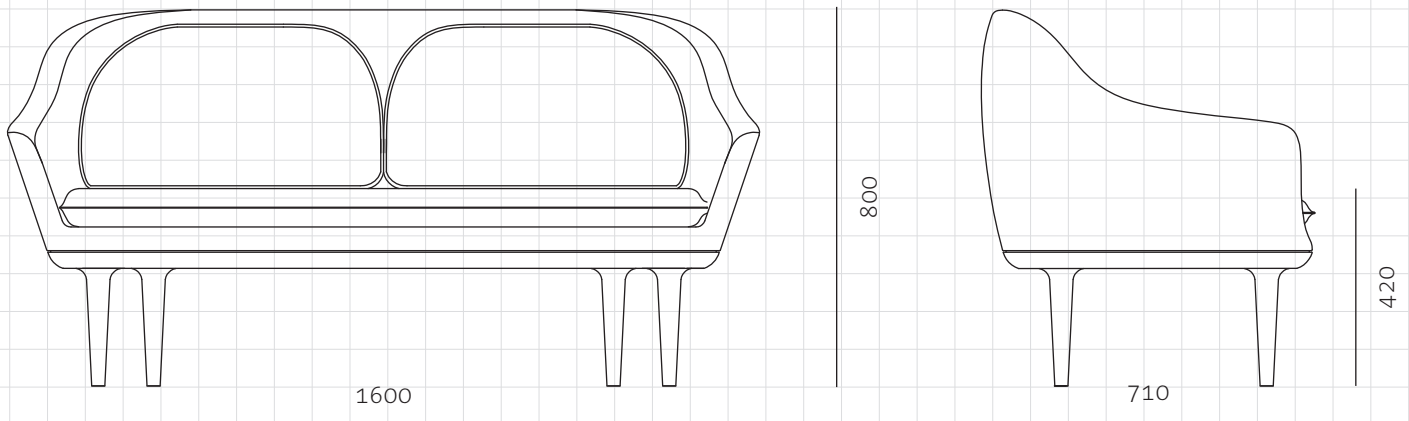

Lunar Sofa

CODE

LN-S411

DIMENSIONS

W1600 x D710 x H800mm

NET WEIGHT

Seating height: 420mm

ENVIRONMENT

45.5 kg

MATERIALS

Indoor

Solid wood legs, Upholstered moulded foam frame, Upholstered cushion

*Please refer to website or contact your local representative for complete material swatches.

SHIPPING

Package	Assembled		
Package Qty	1 pcs/box		
Packaging	Measurement (mm)	Volume (cbm)	Gross Weight (kg)
FCL	W1685 x D795 x H905	1.21	57.0
LCL/AIR	W1705 x D815 x H1000	1.39	73.0