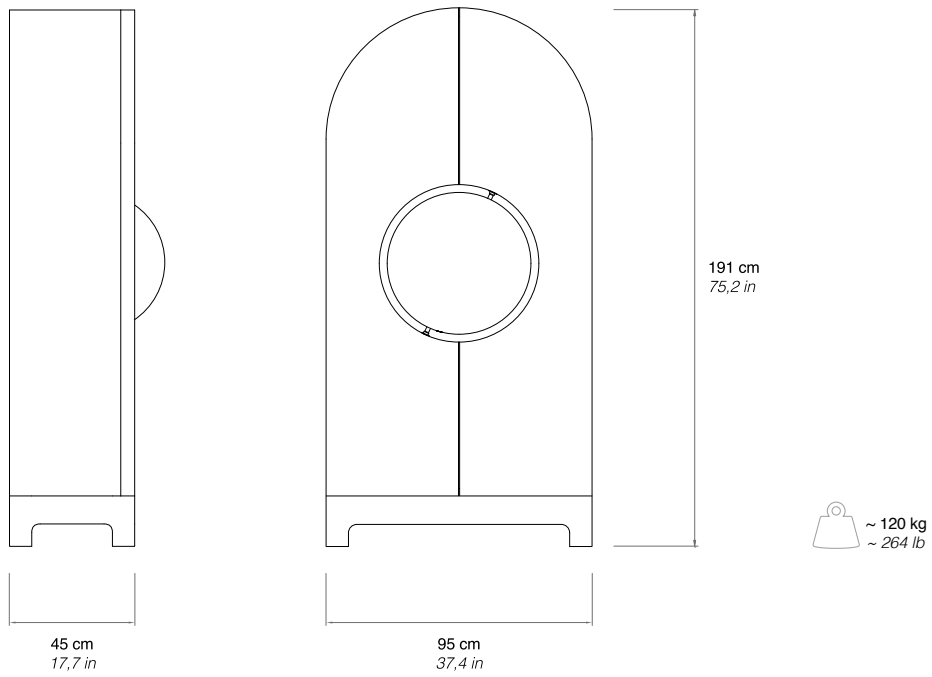

2017

BLACK GLOBE

Studio Job

Limited Edition 1 / 50

Lacquered wood cabinet.
Rotating globe of soft polyurethane, finished and decorated by hand with Guflac®.