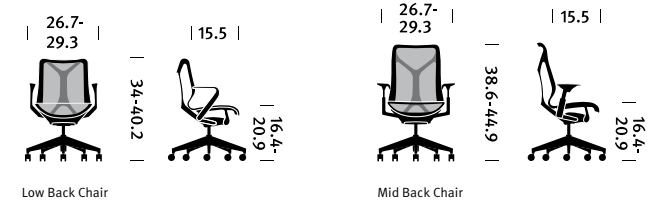

Statement of Line

Work Chair