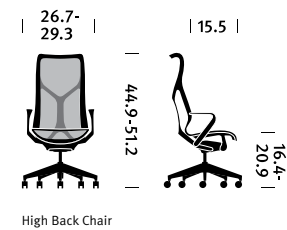

Statement of Line

Work Chair