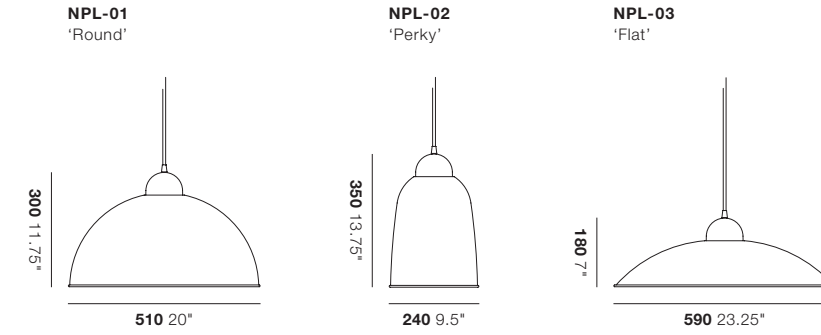

Nepal

They come in various shapes and sizes, but with a universal appeal—a polished stainless steel lampholder. So whether you like them wide and flat, petite and narrow, or something in between, there is a nepal for you.

Pendant Lights

Product Details

Design

Alexander Lotersztain

Category

Lighting

Environment

Indoor

Materials

Shade: Powder coated spun aluminium

Cap: Polished steel

Electrical

E27 120/240V lamp holder

Max 60W globe

1.8m (6') cable length

UL listed components