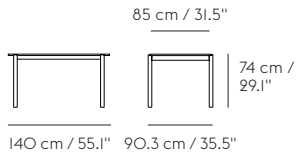

LINEAR WOOD TABLE

THOMAS BENTZEN ON THE DESIGN “The Linear Wood Series was designed from the idea of bringing the warm and friendly sentiment of wood into a timeless, understated shape with its form language inspired by the notion of meetings—the meetings of lines and shapes. The design is defined by its straight lines for a contemporary yet honest aesthetic through the details of its thinly elegant overhang and half-circular intersecting legs. It is through these subtle elements that the Linear Wood Series translates the values of elegance, longevity and functionality into modern Scandinavian design.”