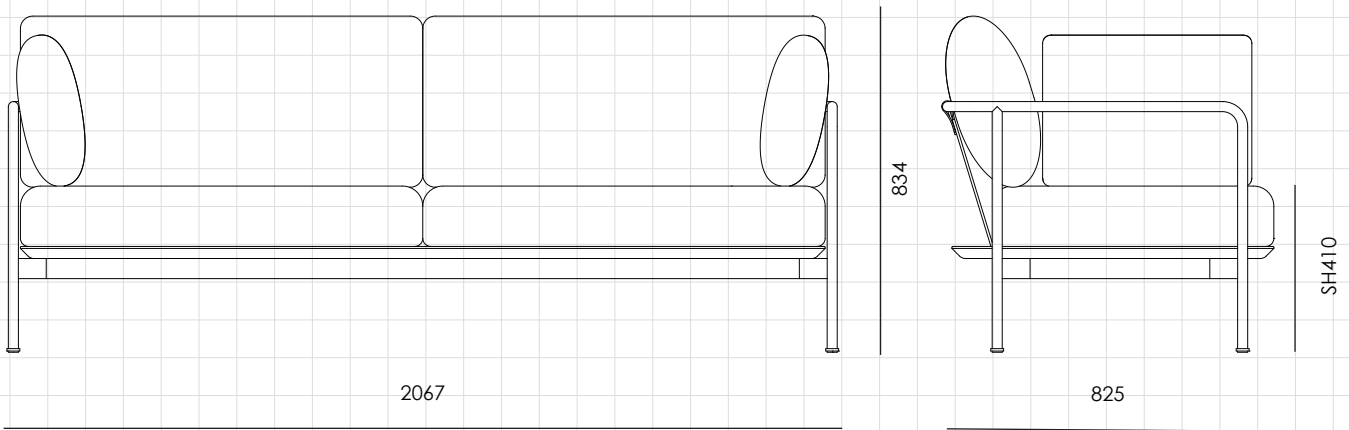

**Crawford Sofa**

**CODE**  
**DIMENSIONS**

CR-S421  
 W2067 x D825 x H834mm  
 Seating height: 410mm

**NET WEIGHT**  
**ENVIRONMENT**  
**MATERIALS**

56.0 kg    18.0 kg  
 Indoor  
 Veneer laminate base, Steel black powder coated frame, Upholstery.  
 \*Please refer to website or contact your local representative for complete material swatches.