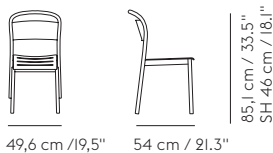

LINEAR STEEL SIDE CHAIR

THOMAS BENTZEN ON THE DESIGN “The Linear Steel Side Chair brings new perspectives to modern outdoor furniture through its straight lines, folded edges and the contrast between its sturdy materiality and organic, soft form. The design is made unique by its half-circular intersecting legs and small spacing in the seat for easy removal of water, making the Linear Steel Side Chair visually clean for long-lasting aesthetics. The Linear Steel Side Chair is a stackable design in powder coated steel for a matte look and contemporary feel, paired with its subtle detailing for an elegant expression.”

49,6 cm / 19,5" 54 cm / 21,3"

85,1 cm / 33,5"
SH 46 cm / 18,1"

Black Off-White Dark Green Burnt Orange

DESIGNED BY / YEAR OF DESIGN

Thomas Bentzen / 2021

ABOUT THE DESIGNER

Thomas Bentzen is a Copenhagen-based designer, working to infuse his designs with a refined simplicity. His studio was founded in 2010, creating designs that have received international recognition at fairs and exhibitions all over the world.