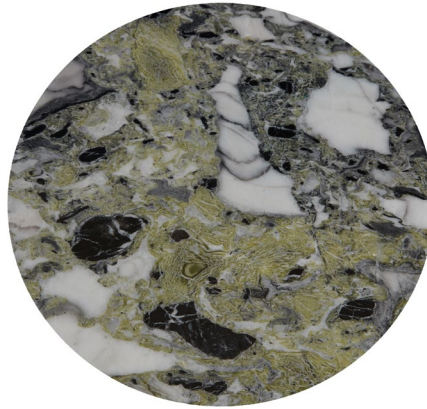

# PRIMAVERA ROUND MARBLE TABLE TOP 1100

Hidden between the deep gorges and snow-capped peaks of China's southwestern province, our oriental marble is quarried in Yunnan's majestic landscapes. Named Primavera but often described as a black, green and white metamorphic conglomerate, the marble is unusual due to its extreme random figuring and bold pattern. The alternating bright green, which is ground with white inlays and thin black veining ensures that each table top is completely unique. The Primavera range includes an 1,100mm and 1,400mm table top.

PRIMAVERA ROUND MARBLE TABLE TOP  
1100

Code  
TOPT01PR

---

Year of Design	2019
Material	Marble
Finish	Polished

## PRIMAVERA ROUND MARBLE TABLE TOP 1100

**Process**

Marble table top with black painted ply supporting plate.

**Cleaning Instructions**

Clean with a soft damp cloth. No abrasive agents.

**Country of origin**