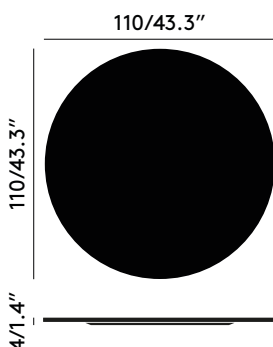

# PRIMAVERA ROUND MARBLE TABLE TOP 1100

Hidden between the deep gorges and snow-capped peaks of China's southwestern province, our oriental marble is quarried in Yunnan's majestic landscapes. Named Primavera but often described as a black, green and white metamorphic conglomerate, the marble is unusual due to its extreme random figuring and bold pattern. The alternating bright green, which is ground with white inlays and thin black veining ensures that each table top is completely unique. The Primavera range includes an 1,100mm and 1,400mm table top.

PRIMAVERA ROUND MARBLE TABLE TOP  
1100

Code  
TOPT01PR

---

Year of Design	2019
Material	Marble
Finish	Polished

China

**Packaging**

Height	0.1 m/3.94 in
Width	1.23 m/48.43 in
Length	1.23 m/48.43 in
Weight	89 kg/196.21 lb

**Product Weight**

50 kg/110.23 lb