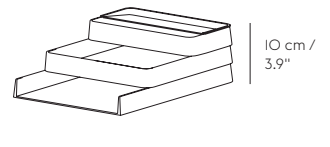

We do not recommend putting the product in the dishwasher nor using any chemicals or bleach to clean the item as this may be harmful to the surface.

CONFIGURATIONS

Config. 1

25 cm / 32 cm /
9.6" / 12.6"

Config. 2

25 cm / 32 cm /
9.6" / 12.6"

MUUTO