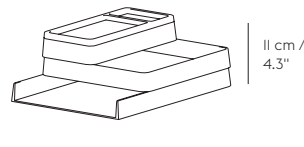

MATERIAL

Trays made in 100% recycled plastic, made from post-consumer polypropylene that has been collected in Europe. Cork lid in cork. Aluminum lid in anodized aluminum.

CLEANING AND CARE

We recommend that the Arrange Desktop Series should be cleaned with a standard cleaning soap and water. It should be applied with a standard cloth and should not be done with force.

We do not recommend putting the product in the dishwasher nor using any chemicals or bleach to clean the item as this may be harmful to the surface.

CONFIGURATIONS

Config. 1

25 cm / 32 cm /
9.6" / 12.6"

Config. 2