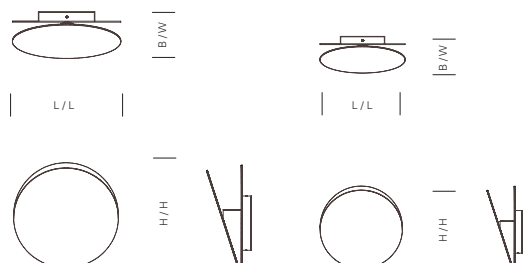

Kabel: Kein Kabel

Fassungstyp: GU10

Leuchtmittel: LED Retrofit

Leistung: 5,2 W

Lichtstärke: 230 lm

Farbtemperatur: 2700 K, warmweiß

Farbwiedergabe CRI: 90 Ra (wenn Farbe Signalweiß)

Energieeffizienzklasse: A

Lebensdauer: 50.000 Stunden

Installation site: Interior

Installation type: Exposed fitting

Enclosure material: Steel, powder-coated

In accordance with DIN 40050: IP20

Appliance class: 2

Weight: D230 2,5 kg, D330 3,5 kg;

Diffuser: No

Light distribution: Direct

Voltage supply: EU/UK 230V/50Hz, US 120V/60Hz

ECG: No ECG

Switch, Dimmer: Wall-mounted switch, dimmable through external

wall-mounted switch, trailing edge, leading edge

Cable: No cable

Socket: GU10

Light source: LED Retrofit

Power: 5,2 W

Luminous flux: 230 lm

Colour temperature: 2700 K, warm white

Colour rendering index CRI: 90 Ra (if colour signal white)

Energy efficiency index: A

Life span: 50.000 hours

Bedingt durch ständige Optimierung der Leuchtmittel und Materialien können sich obige Angaben verändern. Bitte erfragen Sie immer das aktuellste Produktblatt. Lumen wurden auf Basis der Leuchten berechnet, nicht gemessen und können daher leicht abweichen. /

Due to constant optimisation of the light sources and materials, the above information might change. Please always request the most current product sheet. Lumen have been calculated on the basis of the lights and thus may vary slightly.