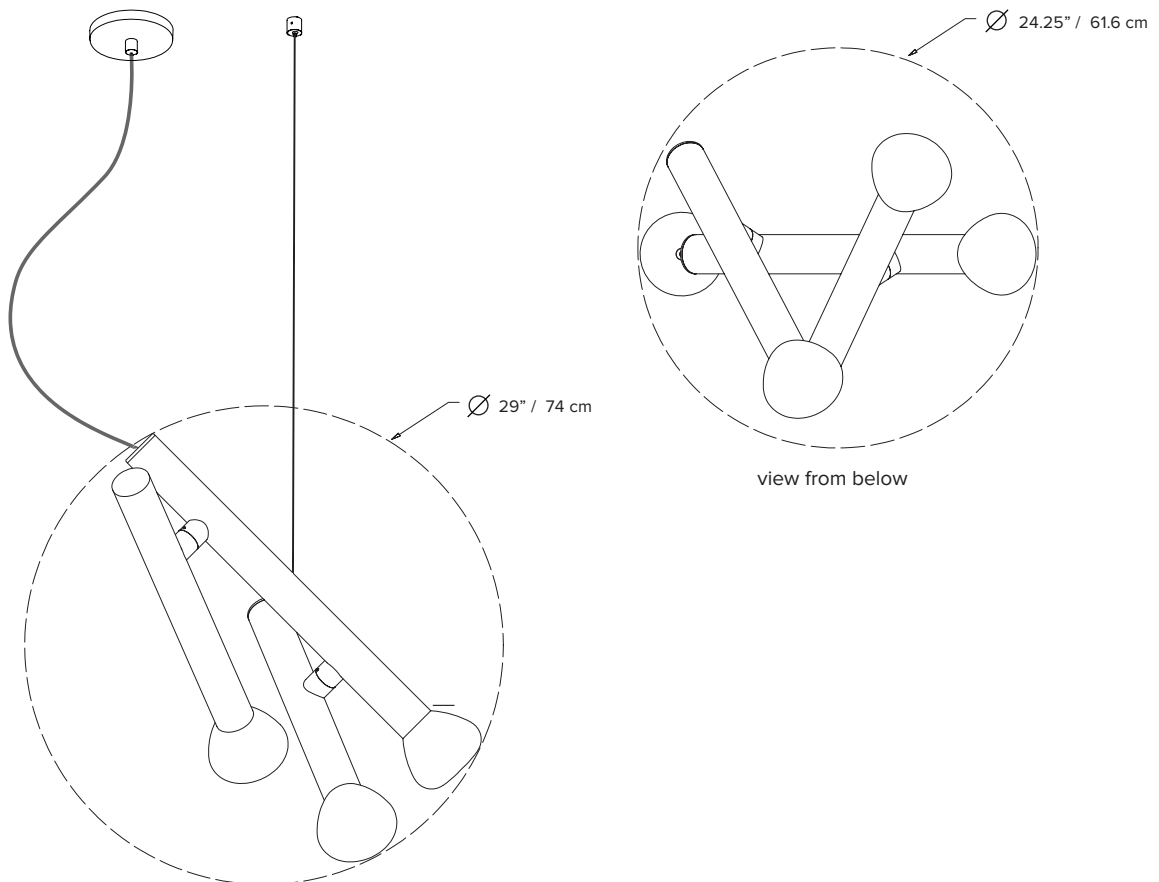

PARC 04

Parc is a collection inspired by childhood imagination and the essentiality of homemade forms — created in collaboration with Swiss designer Adrien Rovero. Evoking the archetype of a flashlight, each lamp of the Parc Collection is a playful reminder of time spent in nature, when a simple tube and piece of string could be used to fashion any number of creations. These makeshift things, at once naive and functional, harness the unique beauty of peeling an object back to its essence.

type:	pendant
construction:	hand blown frosted glass powder coated aluminum body polyester cord
specifications:	source: LED lamp provided (G9 base) power consumption: 3x 4,5W lumen output: 957lm colour temperature: 2700K included *3000K available upon request colour rendering index: 80 CRI standard * > 90 CRI upon request expected lifetime: 25 000h
control:	refer to our recommended list of dimmer models
cord length:	96" / 244 cm
weight:	13.7lb / 6.2kg
certifications:	    IP20
warranty:	2 years

ORDER GUIDE: SKU

<u>COLLECTION</u>	<u>MODEL</u>	<u>BODY</u>	<u>CORD</u>	<u>CANOPY AND ANCHOR</u>
PRC parc	04	BK black	BK black	BK black
		MB midnight blue	MB midnight blue	MB midnight blue
		BE blue	BE blue	BE blue
		WH white	WH white	WH white
		BG beige	BG beige	BG beige
		BU burgundy	BU burgundy	BU burgundy
		GN green	GN green	GN green
		TC terracotta		TC terracotta
PRC	04	BK	BK	BK = PRC04BKBKBK example