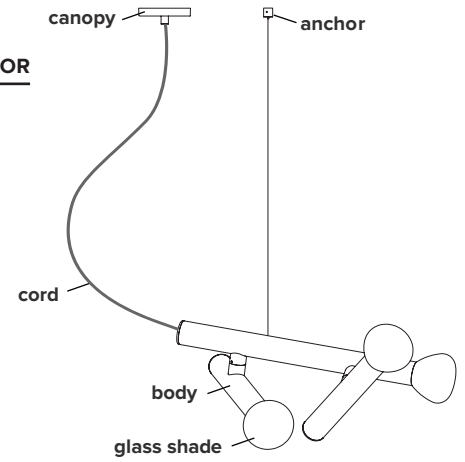

PARC 04

Parc is a collection inspired by childhood imagination and the essentiality of homemade forms — created in collaboration with Swiss designer Adrien Rovero. Evoking the archetype of a flashlight, each lamp of the Parc Collection is a playful reminder of time spent in nature, when a simple tube and piece of string could be used to fashion any number of creations. These makeshift things, at once naive and functional, harness the unique beauty of peeling an object back to its essence.

type:	pendant
construction:	hand blown frosted glass powder coated aluminum body polyester cord
specifications:	source: LED lamp provided (G9 base) power consumption: 3x 4,5W lumen output: 957lm colour temperature: 2700K included *3000K available upon request colour rendering index: 80 CRI standard * > 90 CRI upon request expected lifetime: 25 000h
control:	refer to our recommended list of dimmer models
cord length:	96" / 244 cm
weight:	13.7lb / 6.2kg
certifications:	    IP20
warranty:	2 years

ORDER GUIDE: SKU

<u>COLLECTION</u>	<u>MODEL</u>	<u>BODY</u>	<u>CORD</u>	<u>CANOPY AND ANCHOR</u>
PRC parc	04	BK black	BK black	BK black
		MB midnight blue	MB midnight blue	MB midnight blue
		BE blue	BE blue	BE blue
		WH white	WH white	WH white
		BG beige	BG beige	BG beige
		BU burgundy	BU burgundy	BU burgundy
		GN green	GN green	GN green
		TC terracotta		TC terracotta
PRC	04	BK	BK	BK = PRC04BKBKBK example