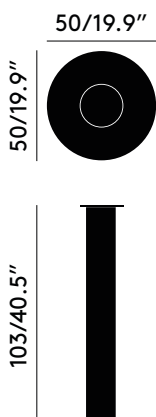

TUBE BASE HIGH

A simple, sleek table for all occasions, Tube is a versatile and elegant table base made from brass plated tubing. Available in brass and a new black finish, Tall and Wide join the TUBE family, creating variation in height, dimension and weight. Tube is a sophisticated sturdy table component that can be customised.

Year of Design	2019
Material	Steel
Finish	Black - Gloss Powder Coat; Brass - Brushed and Lacquered

TUBE BASE HIGH BLACK

Code
TUB04BL

TUBE BASE HIGH BRASS

Code
TUB04BR

TUBE BASE HIGH

Process

Black - Powder coated steel base with a gloss finish. Rolled steel tube with a laser-cut base plate.

Height	0.3 m/11.81 in
Width	0.62 m/24.41 in
Length	1.14 m/44.88 in
Weight	28 kg/61.73 lb

Product Weight

24 kg/52.91 lb

Requires Assembly

Yes