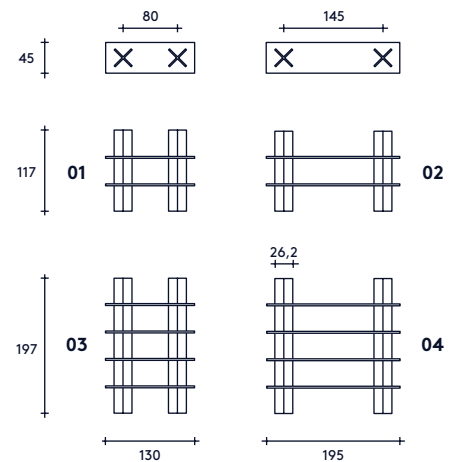

DIMENSIONS & WEIGHT

	MONUMENT	WITH PACKAGING
HEIGHT	117 or 197cm/ 46,1 or 77,6in.	Depending on the version chosen.
LENGTH	130 or 195cm/ 51,2 or 76,8in.	
WIDTH	45cm/17,7in.	
WEIGHT	From 75 to 380kg/ From 165 to 838lbs	