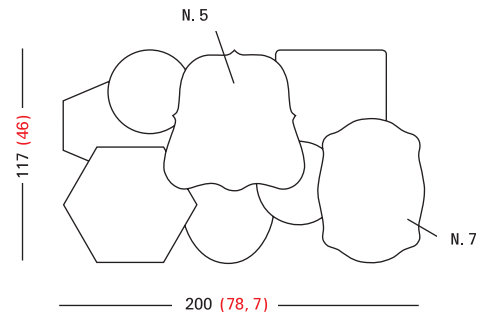

Verarbeitung

Gruppe aus übereinander angeordneten Spiegeln (8 Stück). Rückseite mattschwarz lackiert. Jedes Teil wird einzeln an der Wand befestigt, mit Beschlägen aus Weiß verzinktem Stahlblech. Einige Modelle können separat geliefert werden.