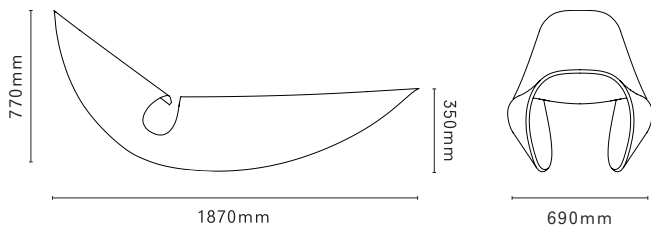

COWRIE

ROCKER

Inspired by the concave lines of sea shells, the curved forms are the result of an extensive research and innovation process that bridges the handmade with the digital. Sweeping lines are displayed in a gentle, single plywood fold.

Dimensions. L 1870mm x W 690mm x H 770mm
Materials. Plywood faced with Ash / Ebonsied Ash / Walnut

MADE IN RATIO
info@madeinratio.com
www.madeinratio.com
+44 207 033 3434