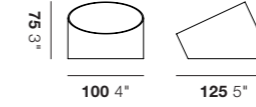

SFR-02 Medium