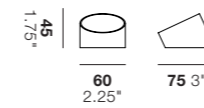

Sfera

A collection of tilted vessels, Sfera invites you to make of it what you will. Graduating sizes invite all kinds of contents—from coins and keys, to a bunch of fruit, which you can pluck easily via the hidden rotating base.

Product Details

Design

Alexander Lotersztain

Category

Accessories

Environment

Indoor

Materials

Powder coated or polished steel

Powder Coat

White

Grey

Black

Wedgewood Blue

Custom

Polished Steel

Silver

Gold

Bowls

SFR-01 Small