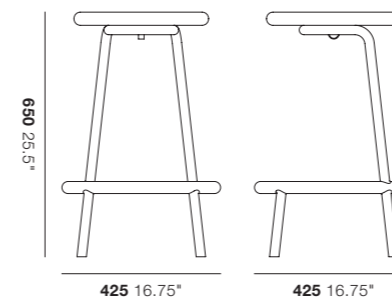

Les Basic

Volar

Volar

Sturdy on its 4 legs, but visually light with a cantilever design, this collection of bar stools are perfectly balanced for home, office, or hospitality environments.

Stools

VLR-01
650H Stool