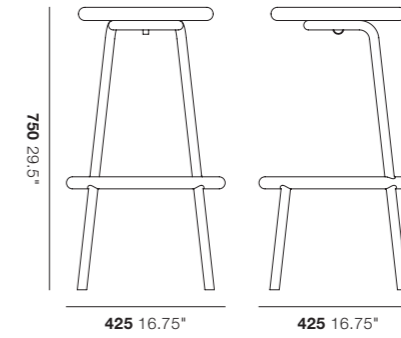

VLR-02
750H Stool

Product Details

Design

Alexander Lotersztain

Category

Seating

Environment

Indoor & Outdoor

Materials

Frame: Powder coated steel

Seat top: Solid Victorian Ash or LDPE plastic

Notes

1. LDPE plastic top recommended for outdoor use.
2. Extended LDPE plastic colour range available. To see the full list of colours available, please contact us.