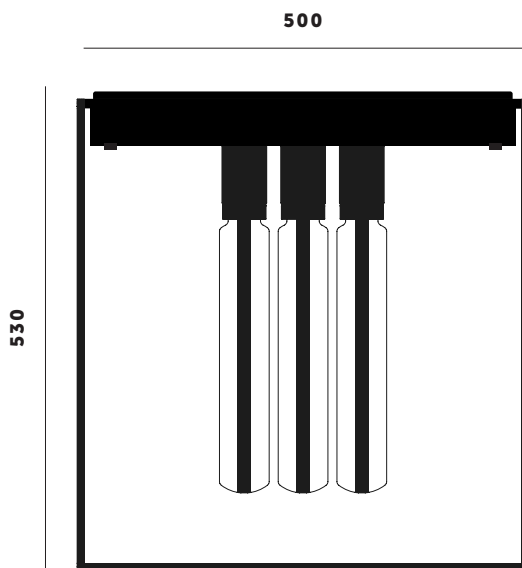

BUSTER + PUNCH

LONDON

CAGED CEILING 4.0

TECH SPEC

CAGED CEILING 4.0

CAGED Ceiling 4.0 is a large square chandelier. The light is made from a matt black metal cage and uses four LED BUSTER BULB / TUBES. The 4.0 is a statement light that looks great in hallways, as a room centrepiece and above dinner tables. The light can be surface mounted directly to the ceiling or elongated with additional extension cages measuring up to 1 meter.

busterandpunch.com
info@busterandpunch.com

BUSTER + PUNCH

LONDON

CAGED CEILING 4.0

TECH SPEC

PRODUCT:	SKU:	MOUNTING OPTIONS:
<ul style="list-style-type: none">  White marble  Black marble  Extension kit / 4 x 500mm 	<ul style="list-style-type: none"> RCA-14370 RCA-02371 RCA-02406 	<ul style="list-style-type: none">  Ceiling surface mounted  Extension cage mounted
SPECIFICATIONS:		EXTENSION CAGES:
<p>Ceiling surface / pendant light Matt black metal cage Matt black knurled details E27 / 200-240V / IP20 Buster Bulb / Tube (included)</p> <p>Light source (included): 4 x BUSTER BULBS / TUBES 5W dimmable warm white LED</p> <p>Care instructions: Wipe with damp cloth with no loose hairs, avoid using any chemicals. Please note all finishes are prone to aging.</p>		 <p>*This is a heavy product. Ensure that the ceiling fixing method is suitable for the type of ceiling used.</p>